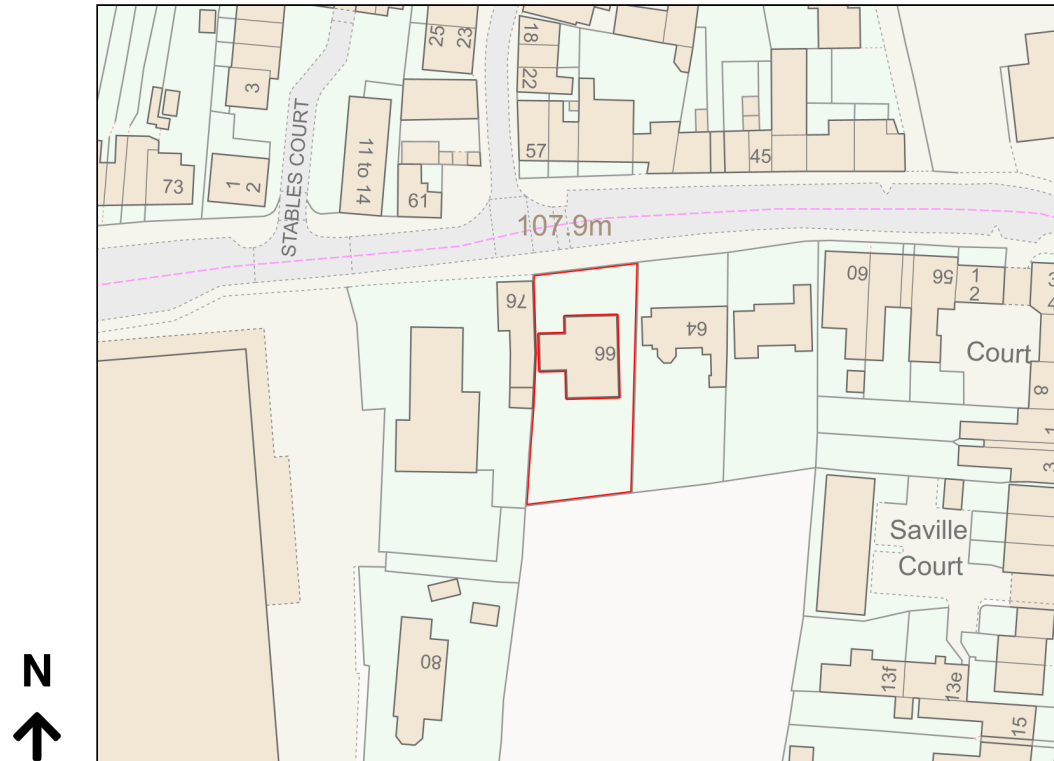

Location Plan

Site Address: 66, South Street, Oakham, LE15 6BQ

Date Produced: 21-Mar-2024

Scale: 1:1250 @A4

Planning Portal Reference: PP-12912169v1