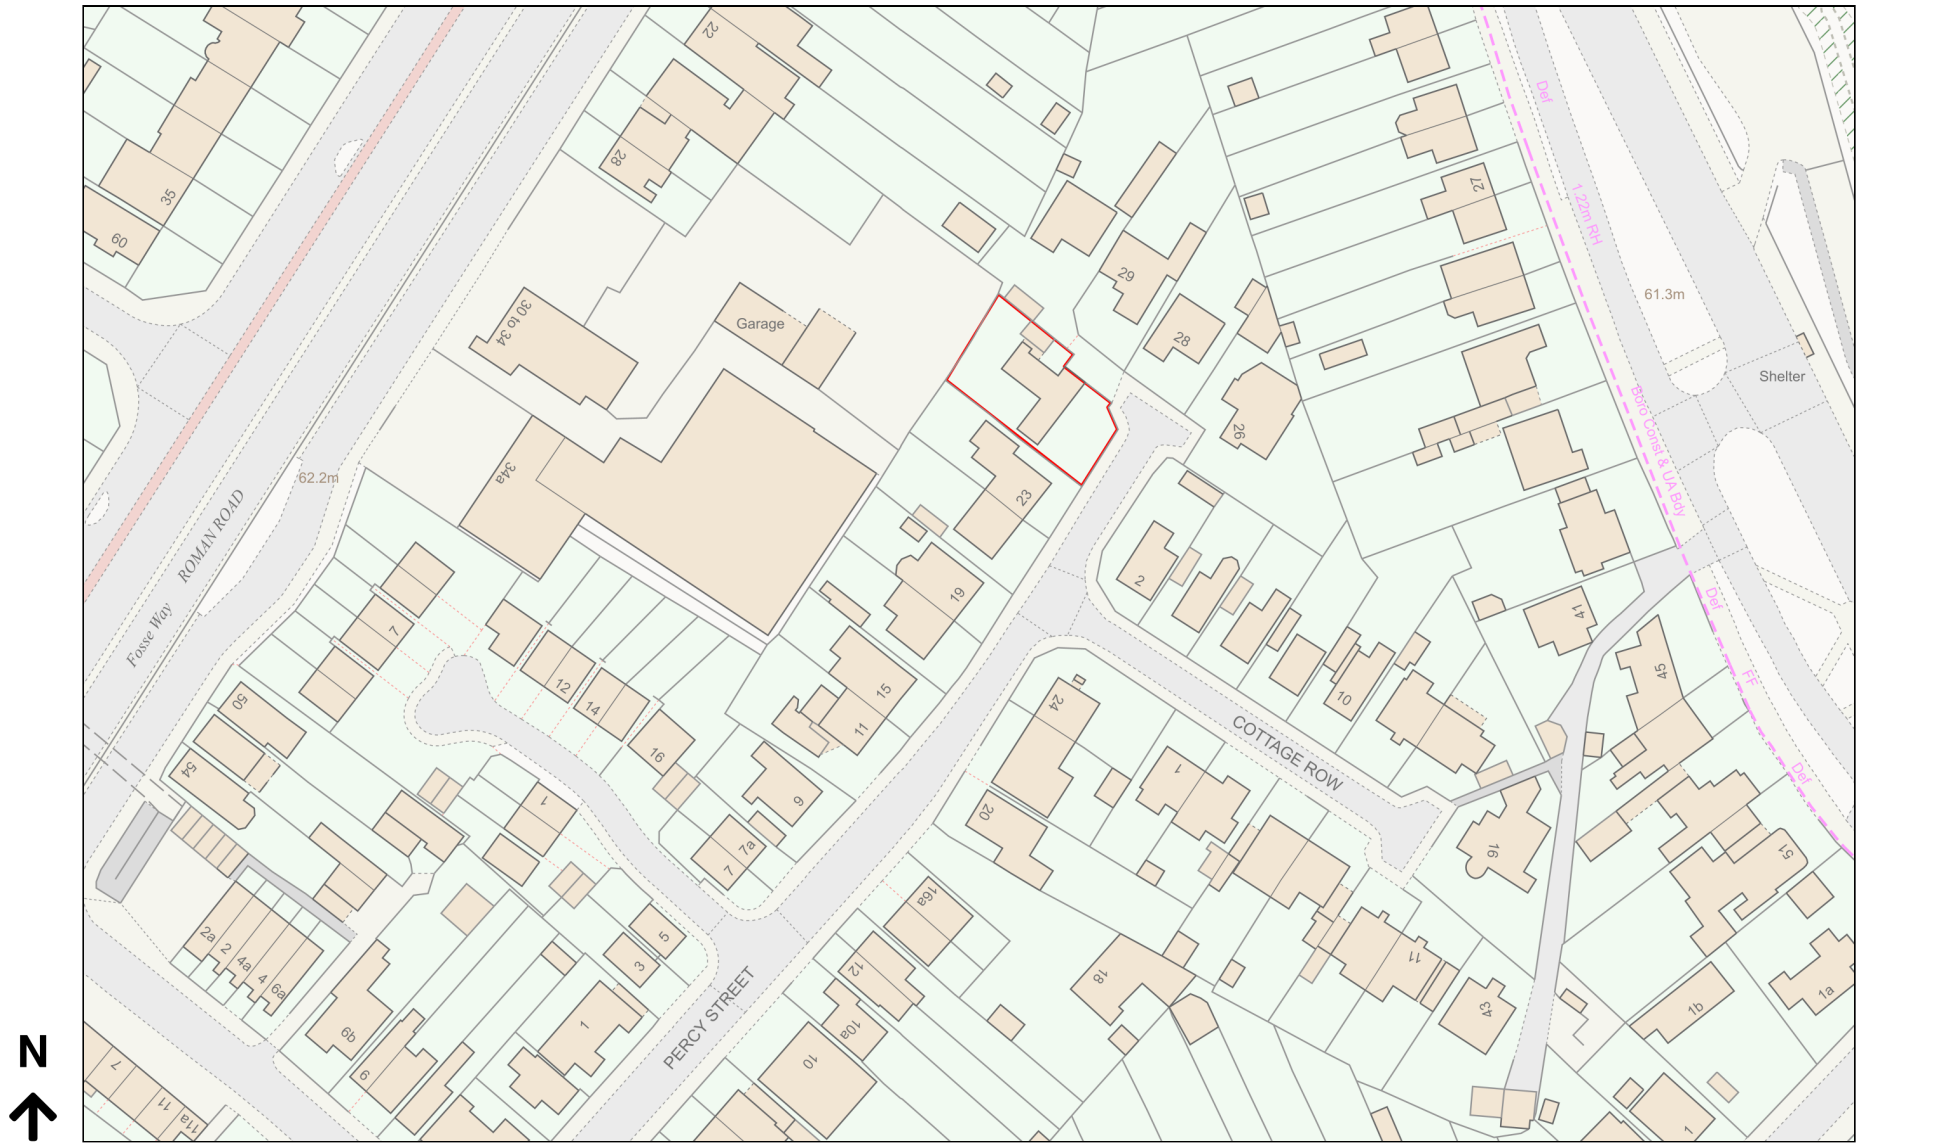

Location Plan

Site Address: 25, Percy Street, Braunstone Town, LE3 2FL

Date Produced: 20-Mar-2024

Scale: 1:1250 @A4

Planning Portal Reference: PP-12868276v2