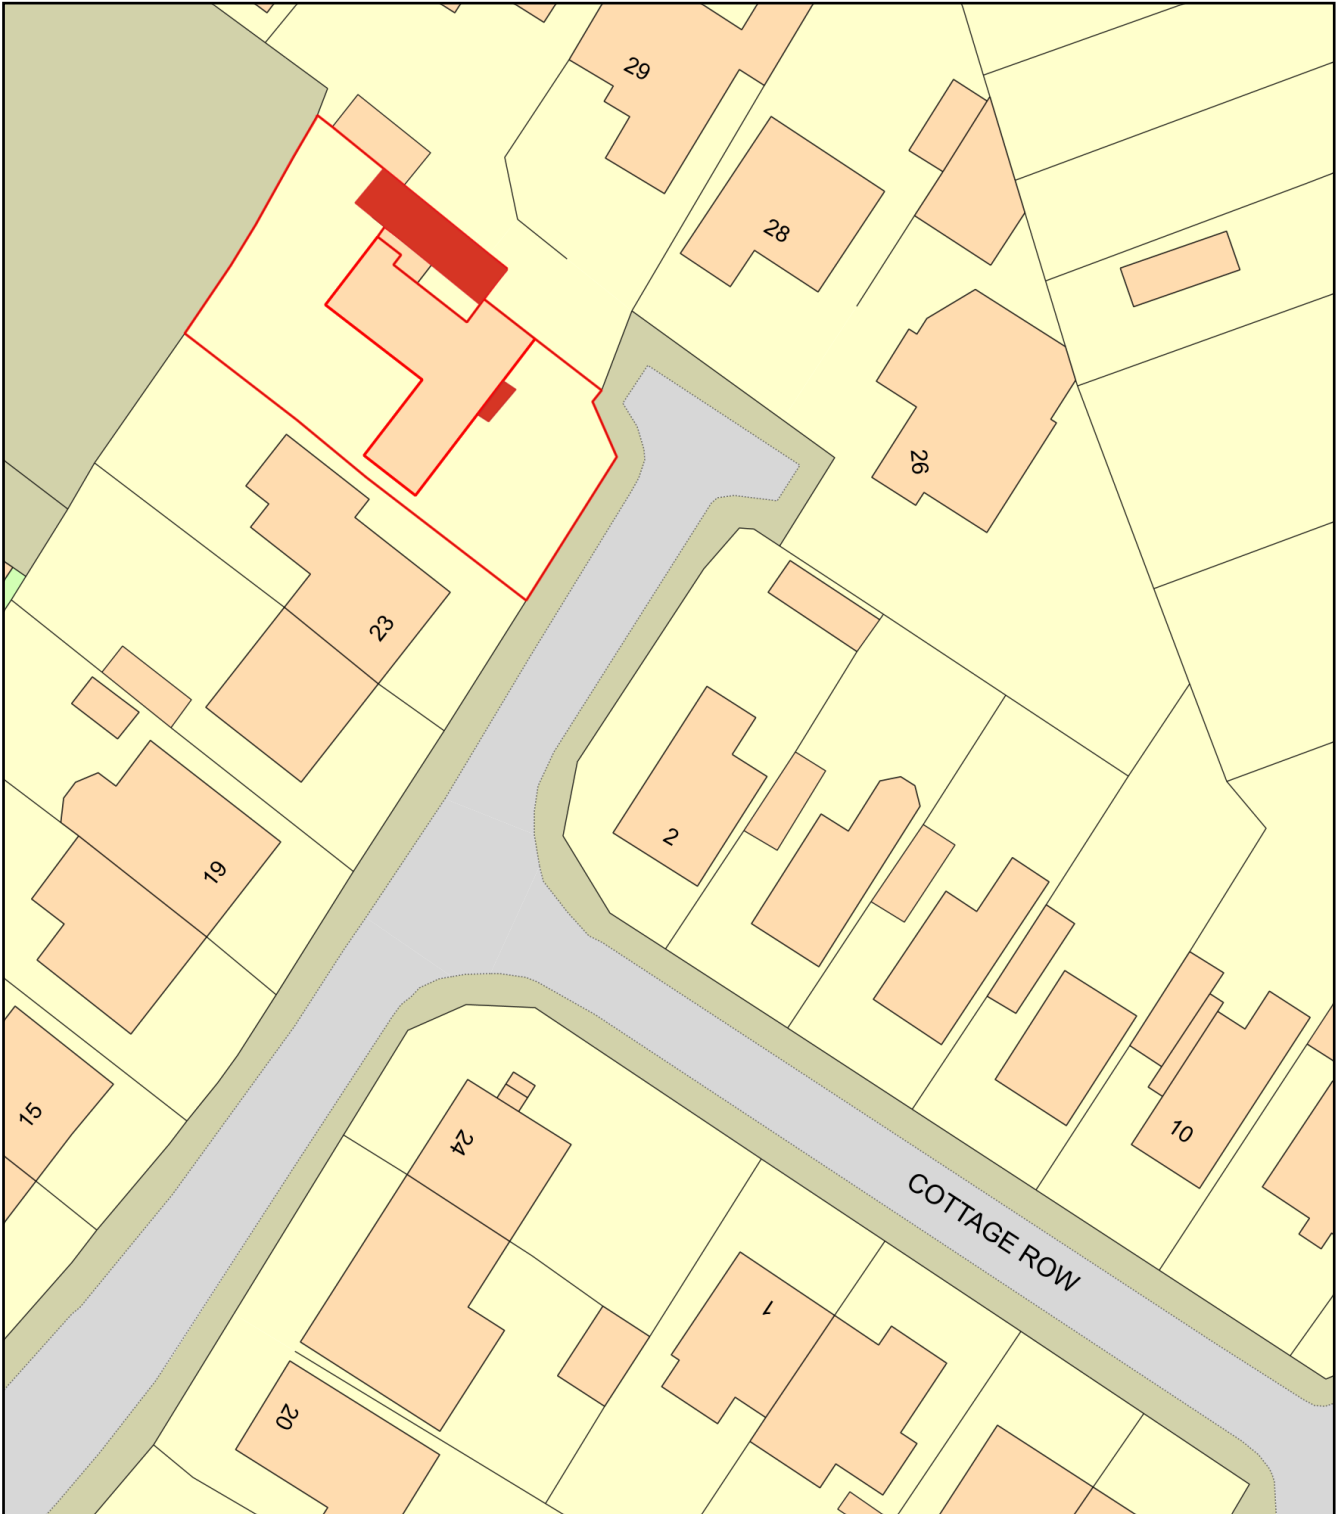

Site/Block Plan

Plan Produced for: Mr S Banwait

Date Produced: 20 Mar 2024

Plan Reference Number: TQRQM24080143731105

Scale: 1:500 @ A4