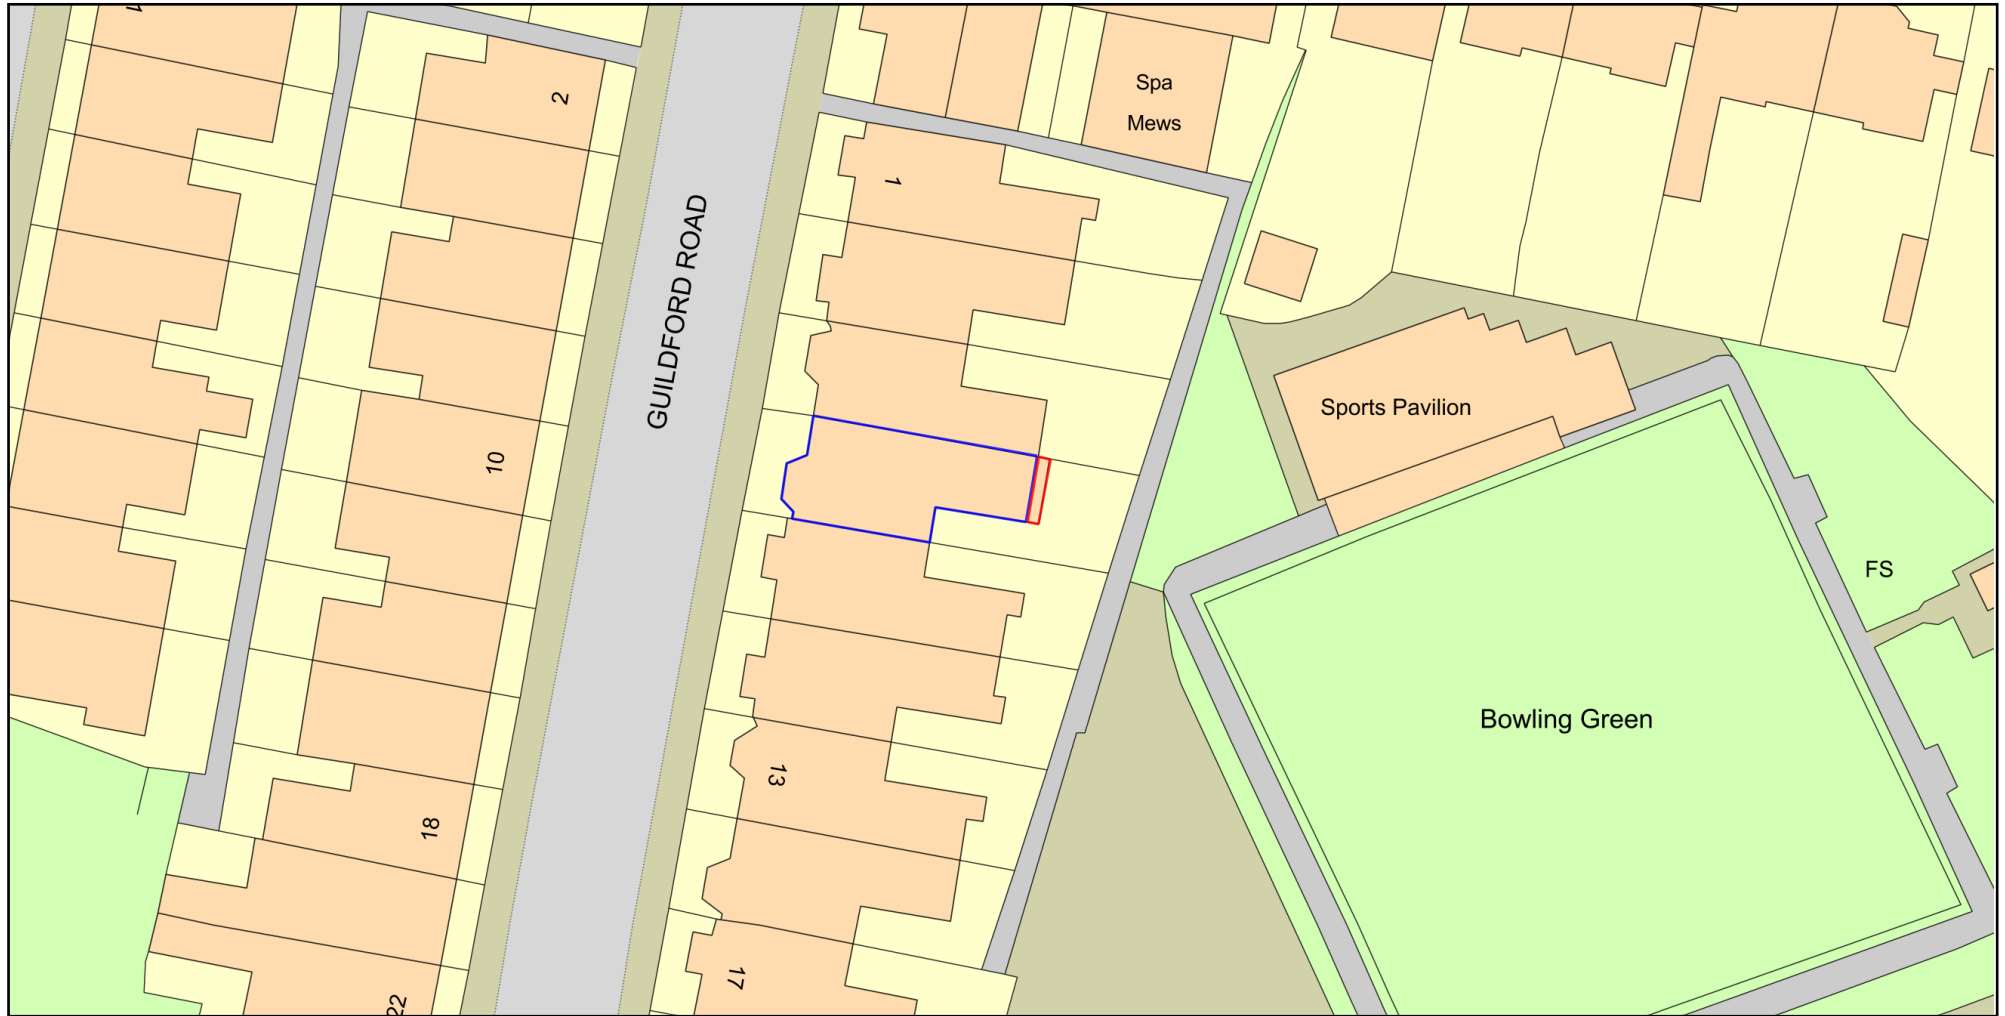

# Block Plan - Proposed Retained Footprint (Blue) + Demolition (Red)

Plan Produced for: Tunbridge Wells Planning

Date Produced: 22 Mar 2024

Plan Reference Number: TQRQM24082154350723

Scale: 1:500 @ A4

© Crown copyright and database rights 2023 OS 100042766