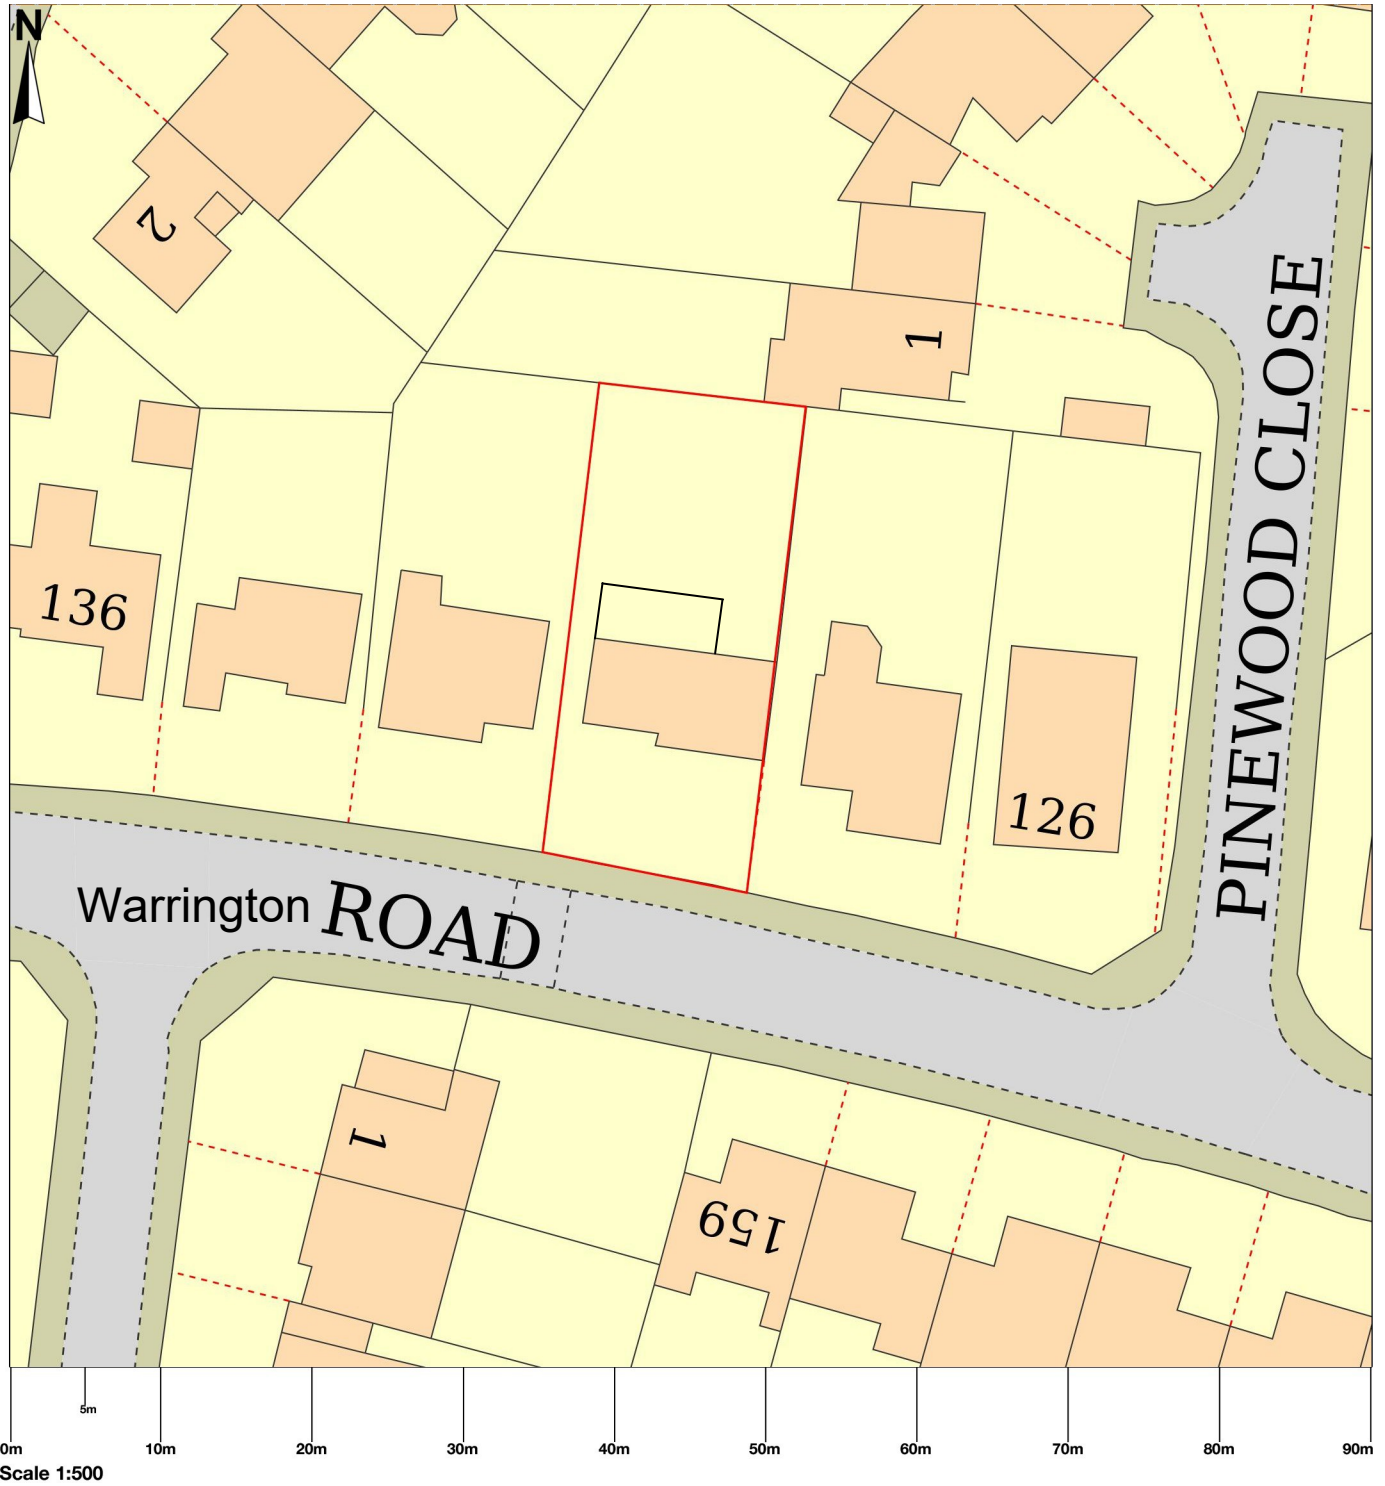

### 130 Warrington Road, Paddock Wood, Tonbridge, TN12 6JL

© Crown copyright and database rights 2024 OS 100054135. Map area bounded by: 566881,144620 566971,144710. Produced on 17 March 2024 from the OS National Geographic Database. Supplied by UKPlanningMaps.com. Unique plan reference: b90e/uk/1074561/1446978

**130 Warrington Road, Paddock Wood, Tonbridge, TN12 6JL**