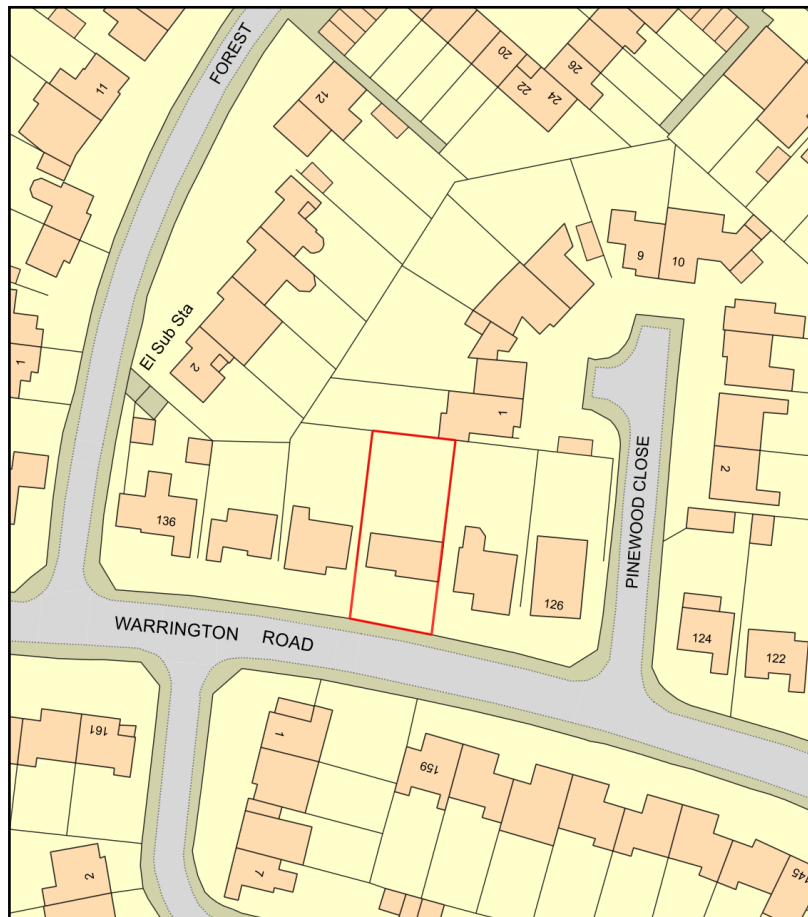

# Site location plan - 130 Warrington Road

Plan Produced for: TWBC  
Date Produced: 23 Mar 2024  
Plan Reference Number: TQRQM24083184937909  
Scale: 1:1250 @ A4