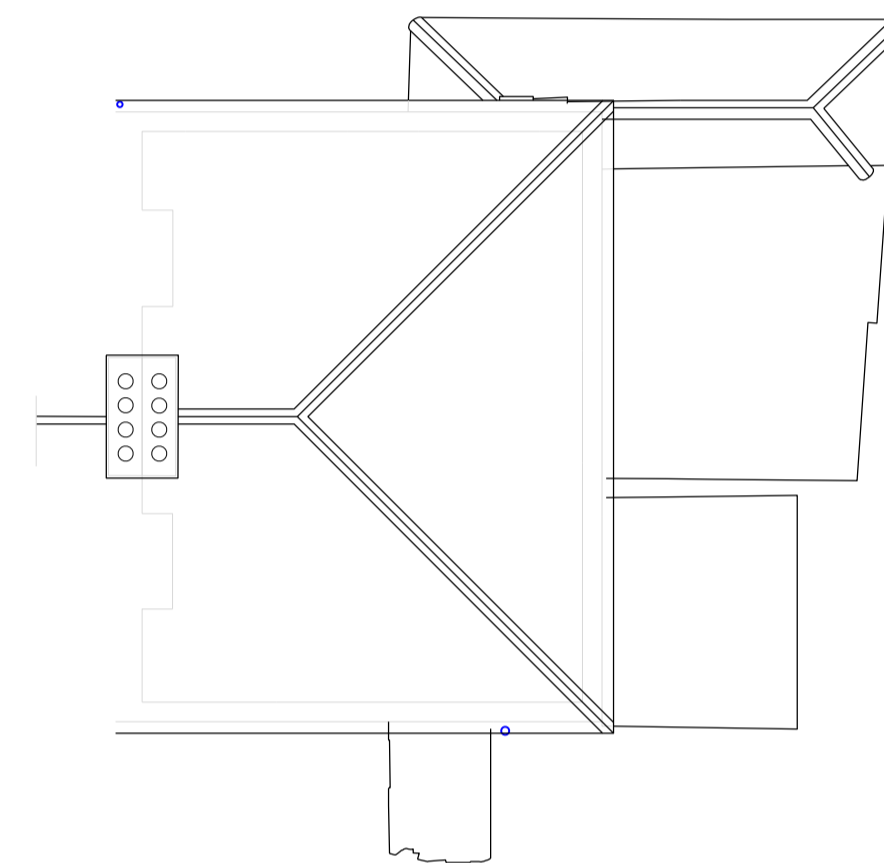

1 PLAN  
 Ground Floor Plan SCALE 1: 100

2 PLAN  
 First Floor Plan SCALE 1: 100

3 PLAN  
 Roof Plan SCALE 1: 100

FOR INFORMATION

REV	DESCRIPTION	DR / CH	DATE
	101 Hillingdon Avenue Sevenoaks TN13 3QT		
	Existing Plans (Survey drawn by others)		
	Scale @ A1		As Noted
	Created		February 2024
	Drawn By		AF
	Checked By		GF
	Purpose of Issue		FOR INFORMATION

OPEN architecture

OPEN architecture Architecture  
 Building Surveying  
 Project Management  
 Interior Design

Anton House www.openarc.co.uk  
 South Park T +44 01732 778580  
 Sevenoaks / Kent / TN13 1EB F +44 01732 741316

Job Reference	Drawing Number	Rev
23505	E011	-