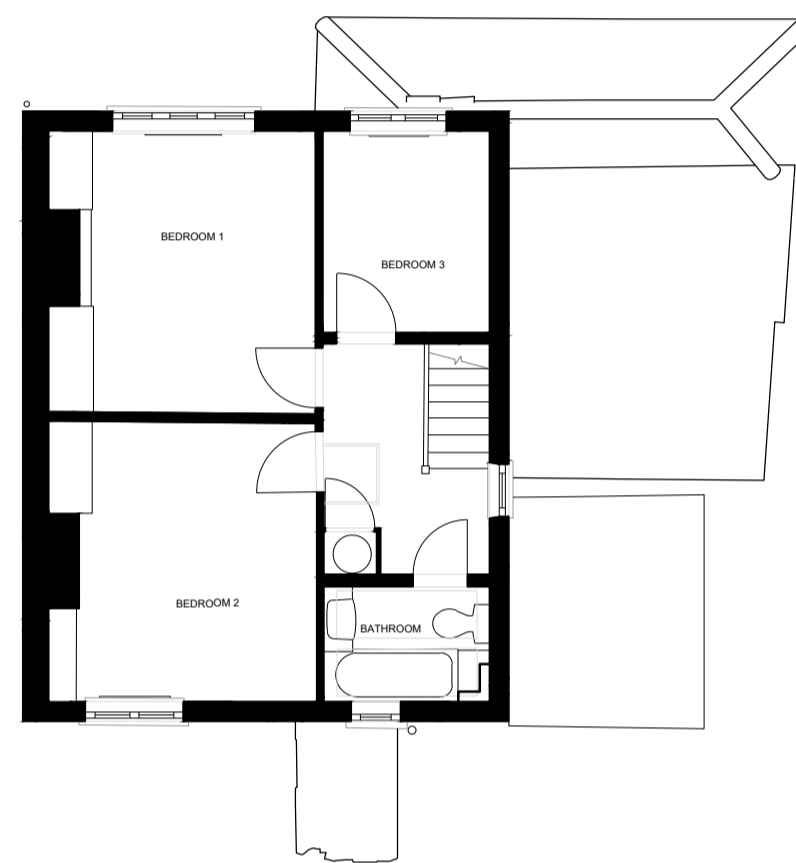

1 PLAN  
 Ground Floor Plan SCALE 1: 100

2 PLAN  
 First Floor Plan SCALE 1: 100

3 PLAN  
 Roof Plan SCALE 1: 100

FOR INFORMATION

REV	DESCRIPTION	DR / CH	DATE
	101 Hillingdon Avenue Sevenoaks TN13 3QT		
	Existing Plans (Survey drawn by others)		
	Scale @ A1		As Noted
	Created		February 2024
	Drawn By		AF
	Checked By		GF
	Purpose of Issue		FOR INFORMATION

OPEN architecture

OPEN architecture Architecture  
 Building Surveying  
 Project Management  
 Interior Design

Anton House www.openarc.co.uk  
 South Park T +44 01732 778580  
 Sevenoaks / Kent / TN13 1EB F +44 01732 741316