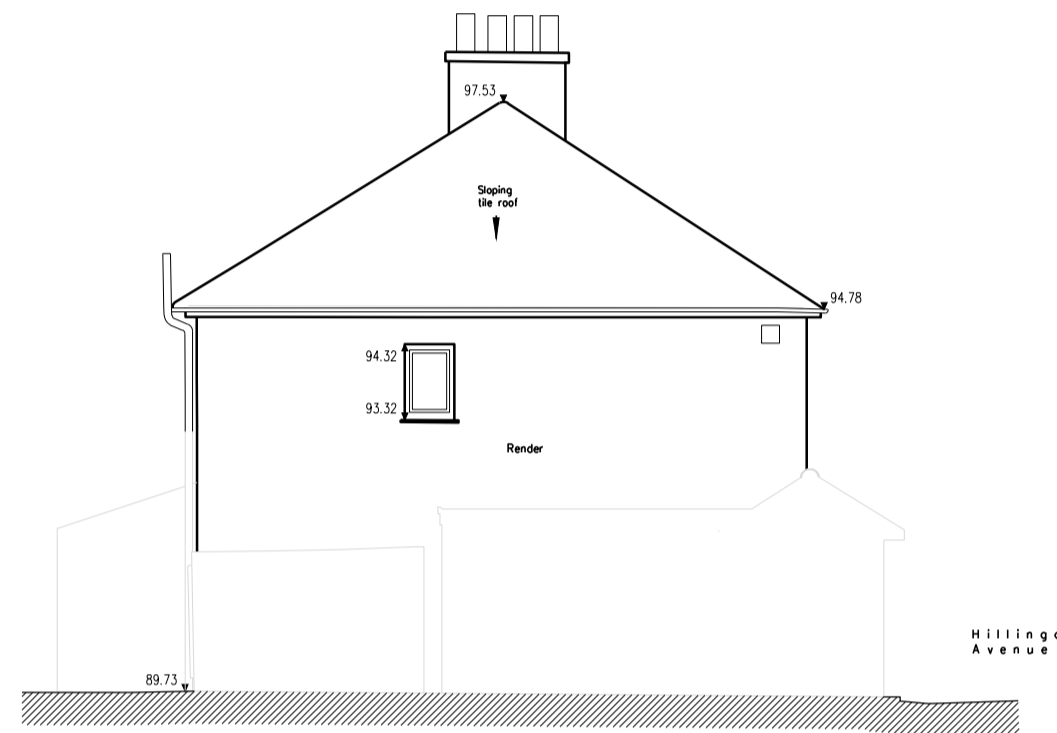

1 ELEVATION
Front Elevation SCALE 1: 100

2 ELEVATION
Side Elevation SCALE 1: 100

3 ELEVATION
Rear Elevation SCALE 1: 100

FOR INFORMATION

REV DESCRIPTION DR / CH DATE
101 Hillingdon Avenue
Sevenoaks TN13 3QT
Existing Elevations
(Survey drawn by others)

Scale @ A1 As Noted
Created February 2024
Drawn By AF
Checked By GF
Purpose of Issue FOR INFORMATION

OPEN architecture

Architecture
Building Surveying
Project Management
Interior Design

Anton House www.openarc.co.uk
South Park T +44 01732 775880
Sevenoaks / Kent / TN13 1EB F +44 01732 741316