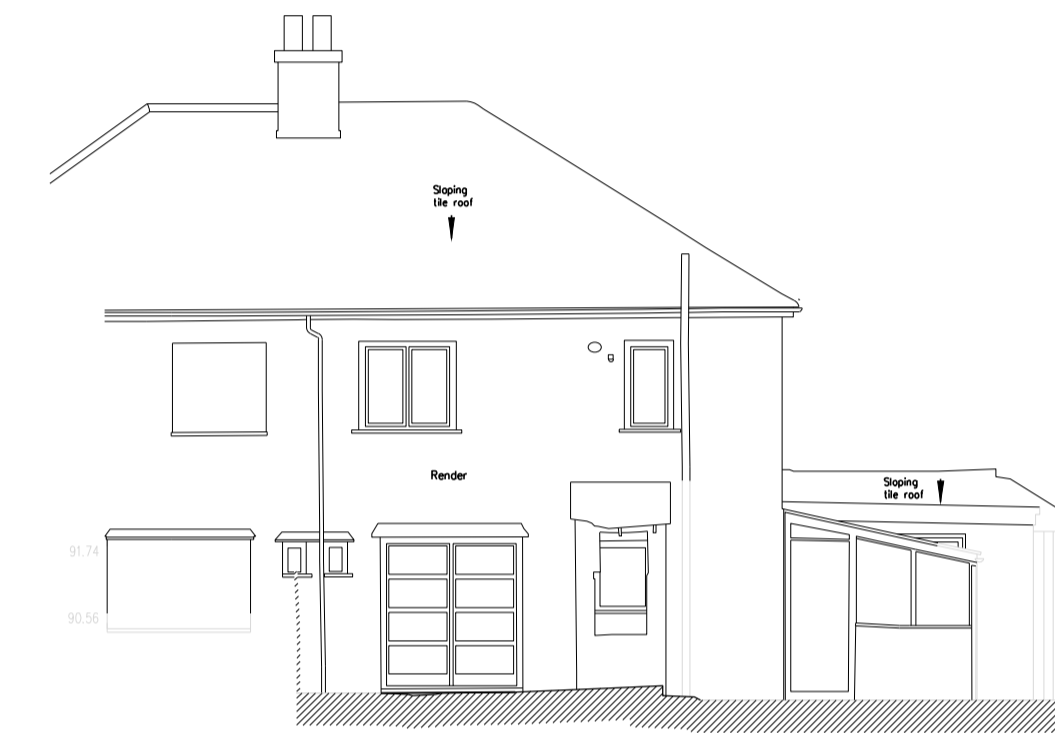

1 ELEVATION
Front Elevation SCALE 1: 100

2 ELEVATION
Side Elevation SCALE 1: 100

3 ELEVATION
Rear Elevation SCALE 1: 100

FOR INFORMATION

REV DESCRIPTION DR / CH DATE
101 Hillingdon Avenue
Sevenoaks TN13 3QT
Existing Elevations
(Survey drawn by others)

Scale @ A1 As Noted
Created February 2024
Drawn By AF
Checked By GF
Purpose of Issue FOR INFORMATION

OPEN architecture

Architecture
Building Surveying
Project Management
Interior Design

Anton House www.openarc.co.uk
South Park T +44 01732 775880
Sevenoaks / Kent / TN13 1EB F +44 01732 741316