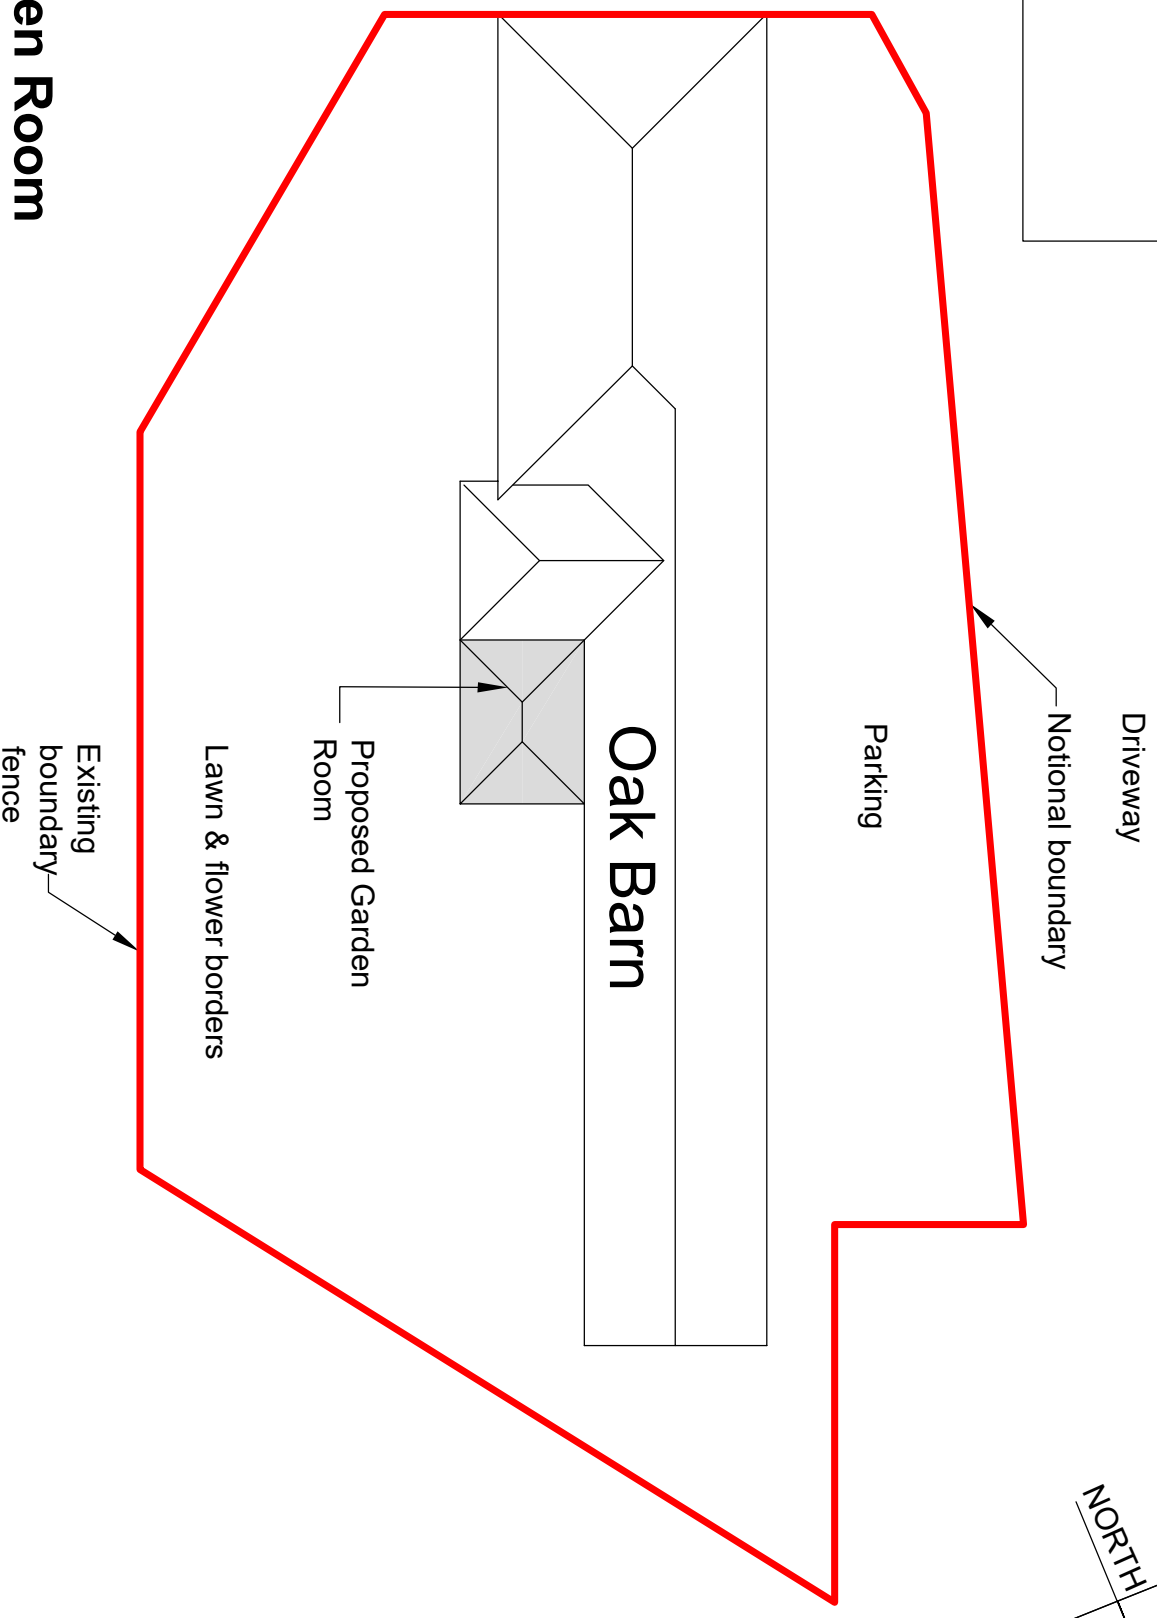

PROPOSED : Block Plan

Proposed Garden Room

**'OAK BARN',
Soulton Road, Wem, Shropshire**

Scale 1:200@A4
Date March 2024

Dwg No.
OBS/P3