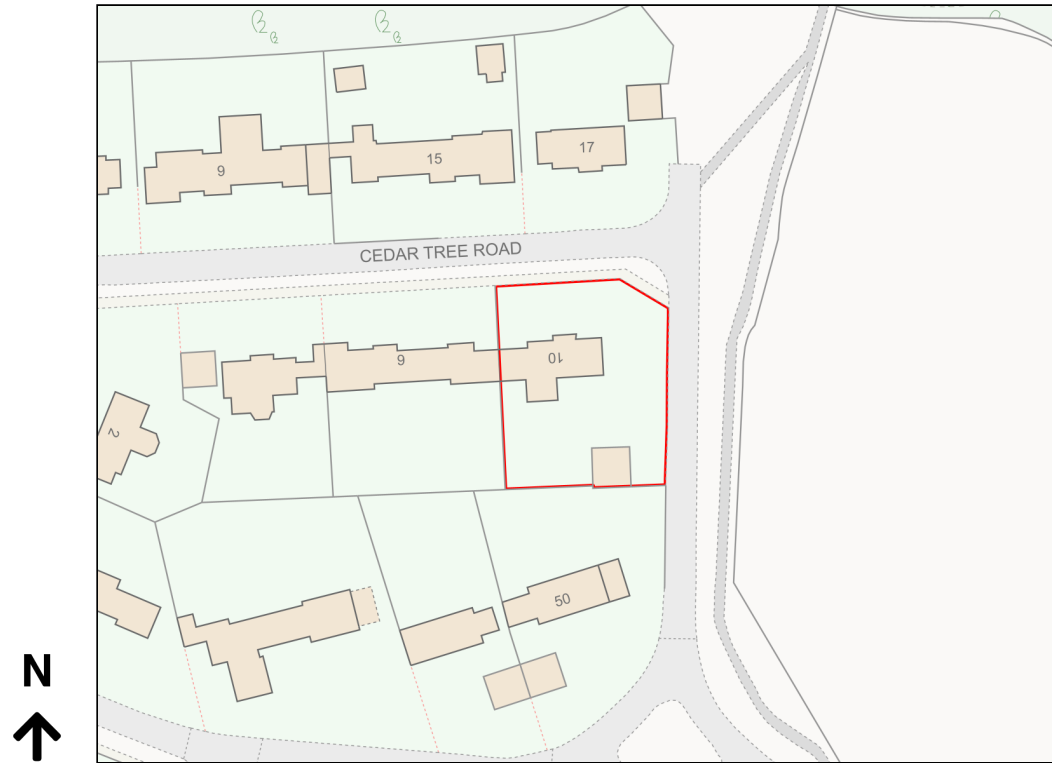

# Location Plan

Site Address: 10 Cedar Tree Road, Bestwood, NG5 8NN

Date Produced: 07-Mar-2024

Scale: 1:1250 @A4

Planning Portal Reference: PP-12866139v1