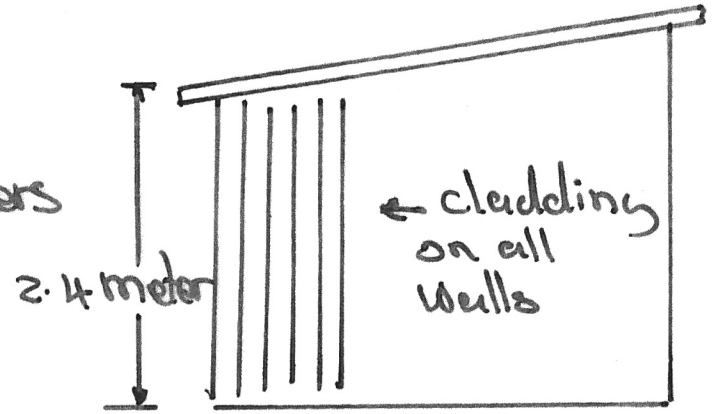

STUDIO / Garden room Drawing No 01

2.8 meters

2.4 meter

← cladding on all walls

South East

North East

North West

South West

Scale 1:50 on A4
1 2 meter