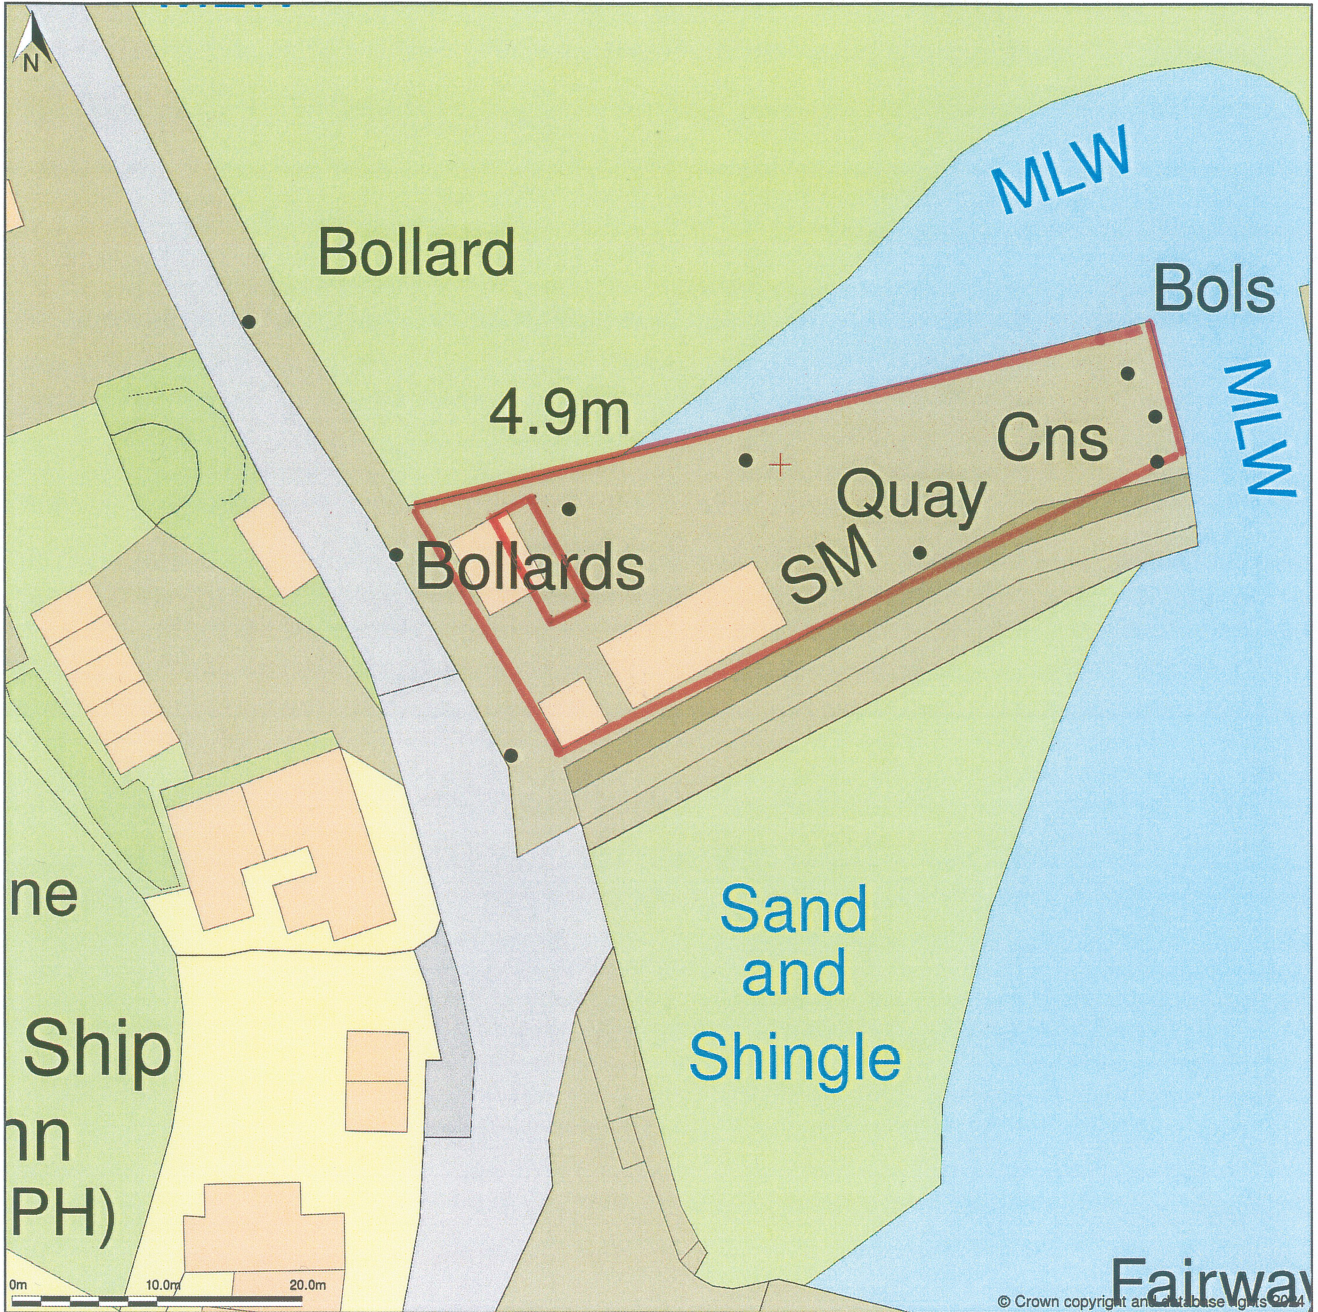

Container Fishermans Quay, Mount Pleasant Road, Porthleven, Cornwall, TR13 9JS

Site Plan (also called a Block Plan) shows area bounded by: 162773.44, 25634.71 162863.44, 25724.71 (at a scale of 1:500), OSGridRef: SW62812567. The representation of a road, track or path is no evidence of a right of way. The representation of features as lines is no evidence of a property boundary.

Produced on 25th Mar 2024 from the Ordnance Survey National Geographic Database and incorporating surveyed revision available at this date. Reproduction in whole or part is prohibited without the prior permission of Ordnance Survey. © Crown copyright 2024. Supplied by www.buyaplan.co.uk a licensed Ordnance Survey partner (100053143). Unique plan reference: #00888660-3B6558.