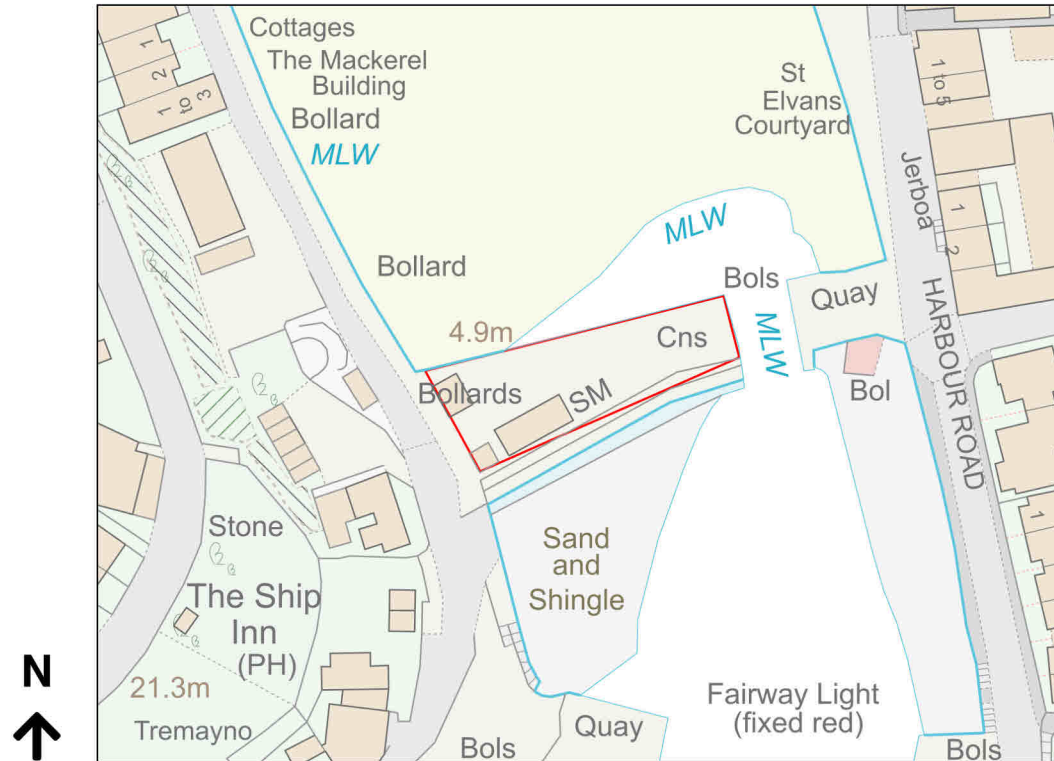

Location Plan

Site Address: Porthleven Harbour, Commercial Road, Porthleven, TR13 9JS

Date Produced: 08-Mar-2024

Scale: 1:1250 @A4

Planning Portal Reference: PP-12873068v1

PL 02