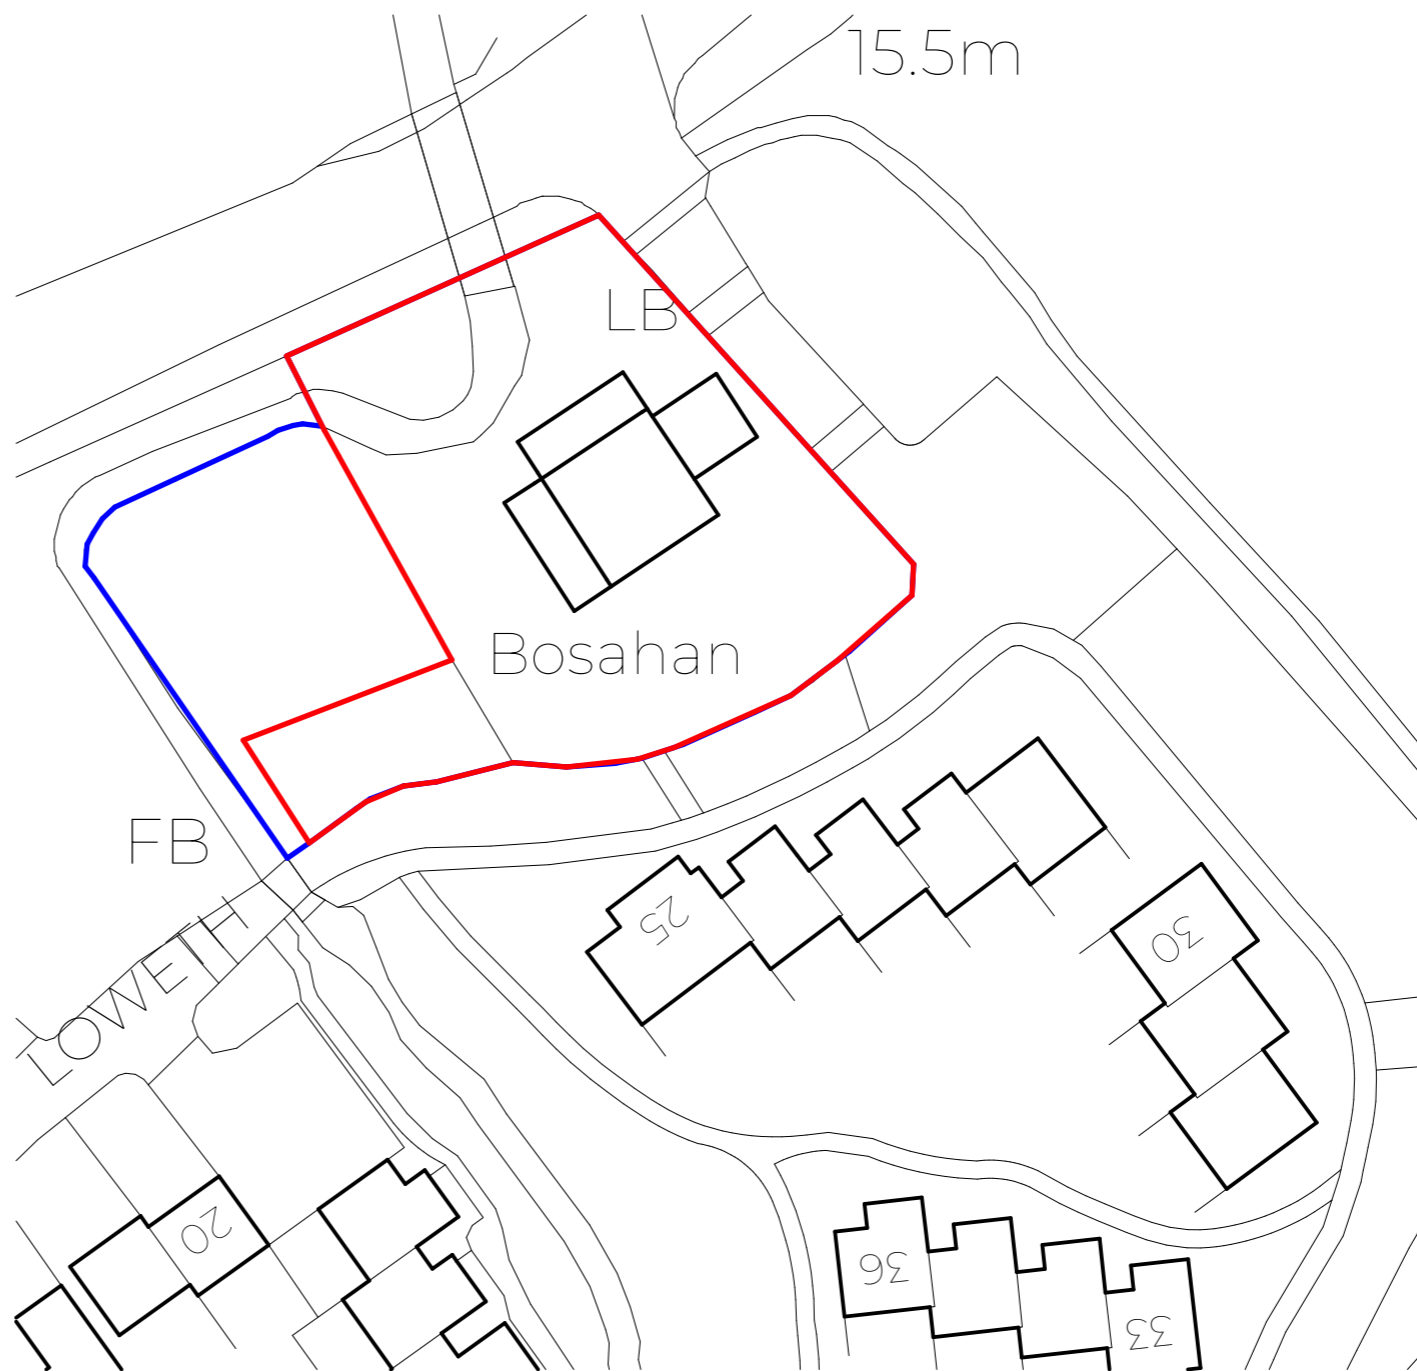

LOCATION PLAN  
1:1250

BLOCK PLAN  
1:500

COPYRIGHT DART ARCHITECTURE LIMITED  
ALL DIMENSIONS TO BE CHECKED ON SITE AND ANY DISCREPANCIES TO BE REPORTED TO DART ARCHITECTURE LIMITED  
DO NOT SCALE FOR CONSTRUCTION PURPOSES

Scale:  
1:1250  
0 10m 20m 50m

Notes:  
1:500  
0 5m 10m 20m

Rev.	Description	Drawn	Date

Drawing Title:  
LOCATION AND BLOCK PLAN

Scale: 1:1250, 1:500@A3	Drawn: JD
Date: 03/24	Checked: SJ

Drawing No: DA183-PL-00-01	Rev: 02
-------------------------------	------------

PLANNING