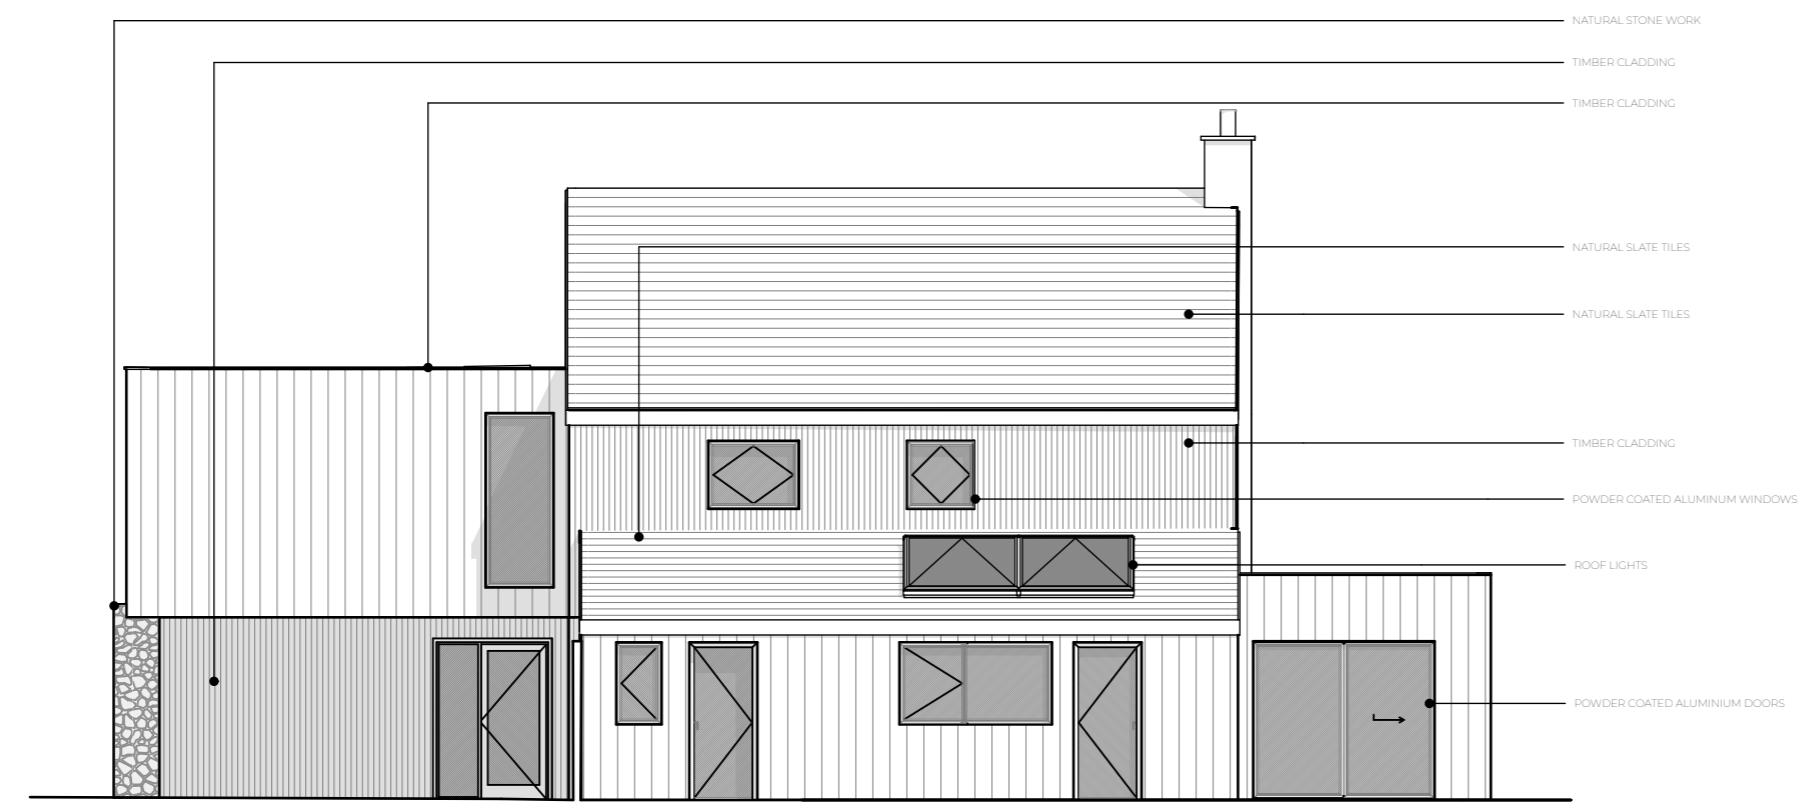

COPYRIGHT DART ARCHITECTURE LIMITED
 ALL DIMENSIONS TO BE CHECKED ON SITE AND ANY
 DISCREPANCIES TO BE REPORTED TO DART ARCHITECTURE LIMITED
 DO NOT SCALE FOR CONSTRUCTION PURPOSES

Scale:
 1:100
 0 1m 2m 4m

Notes:

Rev.	Description	Drawn	Date

NORTH WEST ELEVATION
 1:100

NORTH EAST ELEVATION
 1:100

DART

Mobile: +44 (0) 7859 901 572
 Email: mail@dartarchitecture.co.uk

Project Title:
 PROPOSED RENOVATION OF
 EXISTING DWELLING

Project Address:
 BOSAHAN
 PENDRA LOWETH
 FALMOUTH

Client:
 MR DART AND MS DEAN

Drawing Title:
 PROPOSED NORTH WEST AND
 NORTH EAST ELEVATIONS

Scale:
 1:100@A3

Drawn:
 JD

Date:
 03/24

Checked:
 SJ

Drawing No:
 DA183-PL-02-03