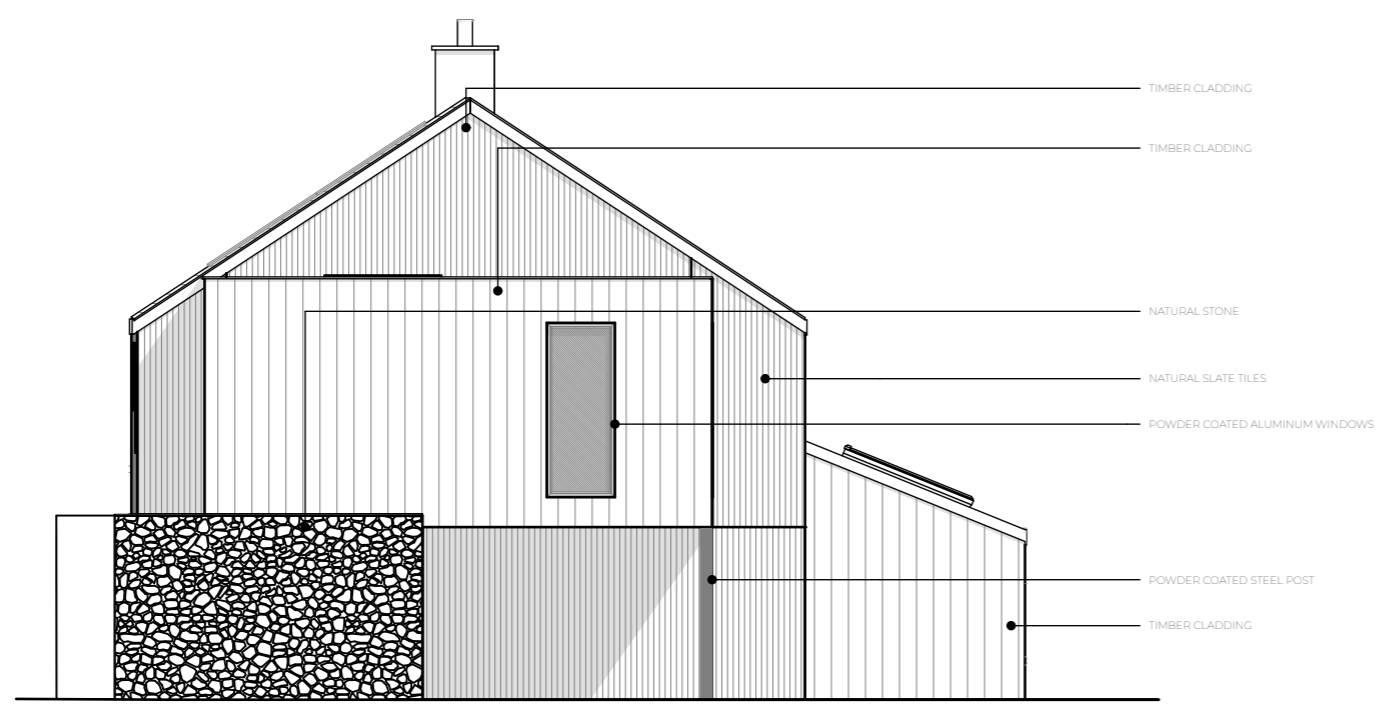

COPYRIGHT DART ARCHITECTURE LIMITED
 ALL DIMENSIONS TO BE CHECKED ON SITE AND ANY
 DISCREPANCIES TO BE REPORTED TO DART ARCHITECTURE LIMITED
 DO NOT SCALE FOR CONSTRUCTION PURPOSES

Scale:
 1:100
 0 1m 2m 4m

Notes:

Rev.	Description	Drawn	Date

NORTH WEST ELEVATION
 1:100

NORTH EAST ELEVATION
 1:100

DART

Mobile: +44 (0) 7859 901 572
 Email: mail@dartarchitecture.co.uk

Project Title:
 PROPOSED RENOVATION OF
 EXISTING DWELLING

Project Address:
 BOSAHAN
 PENDRA LOWETH
 FALMOUTH

Client:
 MR DART AND MS DEAN

Drawing Title:
 PROPOSED NORTH WEST AND
 NORTH EAST ELEVATIONS

Scale:
 1:100@A3

Drawn:
 JD

Date:
 03/24

Checked:
 SJ

Drawing No:
 DA183-PL-02-03