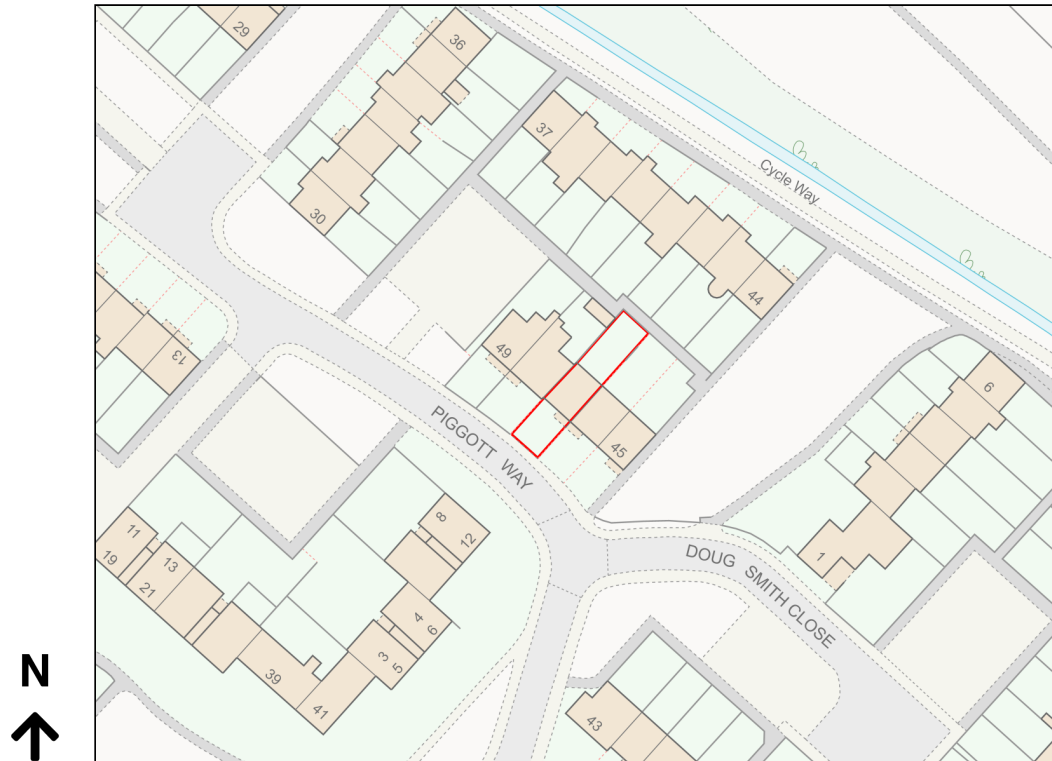

Location Plan

Site Address: 47, Lester Piggott Way, Newmarket, CB8 0BJ

Date Produced: 11-Mar-2024

Scale: 1:1250 @A4

Planning Portal Reference: PP-12861612v1