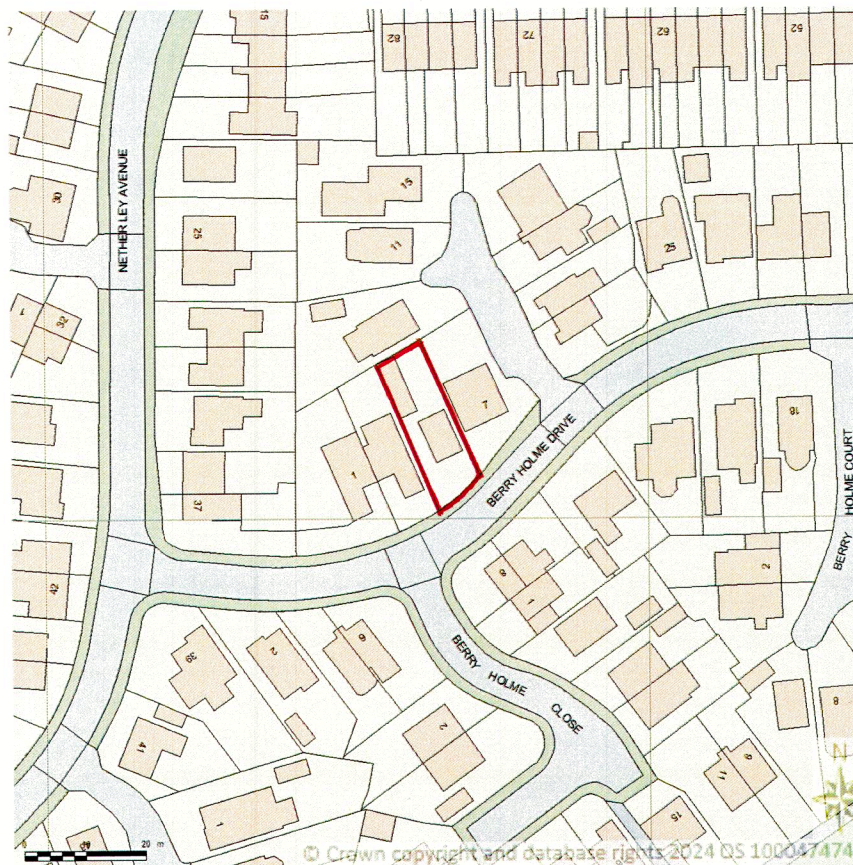

SITE LOCATION PLAN  
AREA 2 HA  
SCALE: 1:1250 on A4  
CENTRE COORDINATES: 435365 , 396113

Supplied by Streetwise Maps Ltd  
[www.streetwise.net](http://www.streetwise.net)  
Licence No: 100047474  
12:30:31 22/02/2024

# Block Plan

1:500