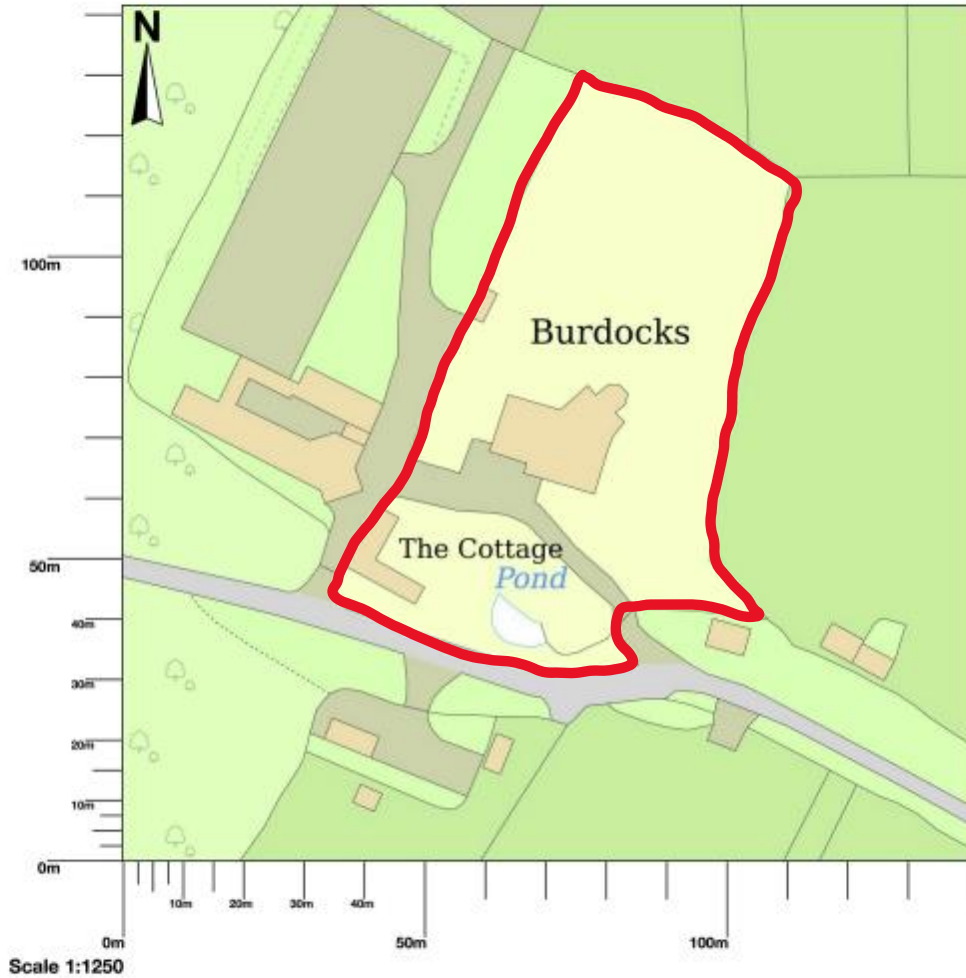

## Burdocks, Fittleworth Road, Wisborough Green, Billingshurst, RH14 0HA

© Crown copyright and database rights 2024 OS 100054135. Map area bounded by: 503233,123092 503375,123234. Produced on 29 February 2024 from the OS National Geographic Database. Supplied by UKPlanningMaps.com. Unique plan reference: p2e/uk/1066887/1436916