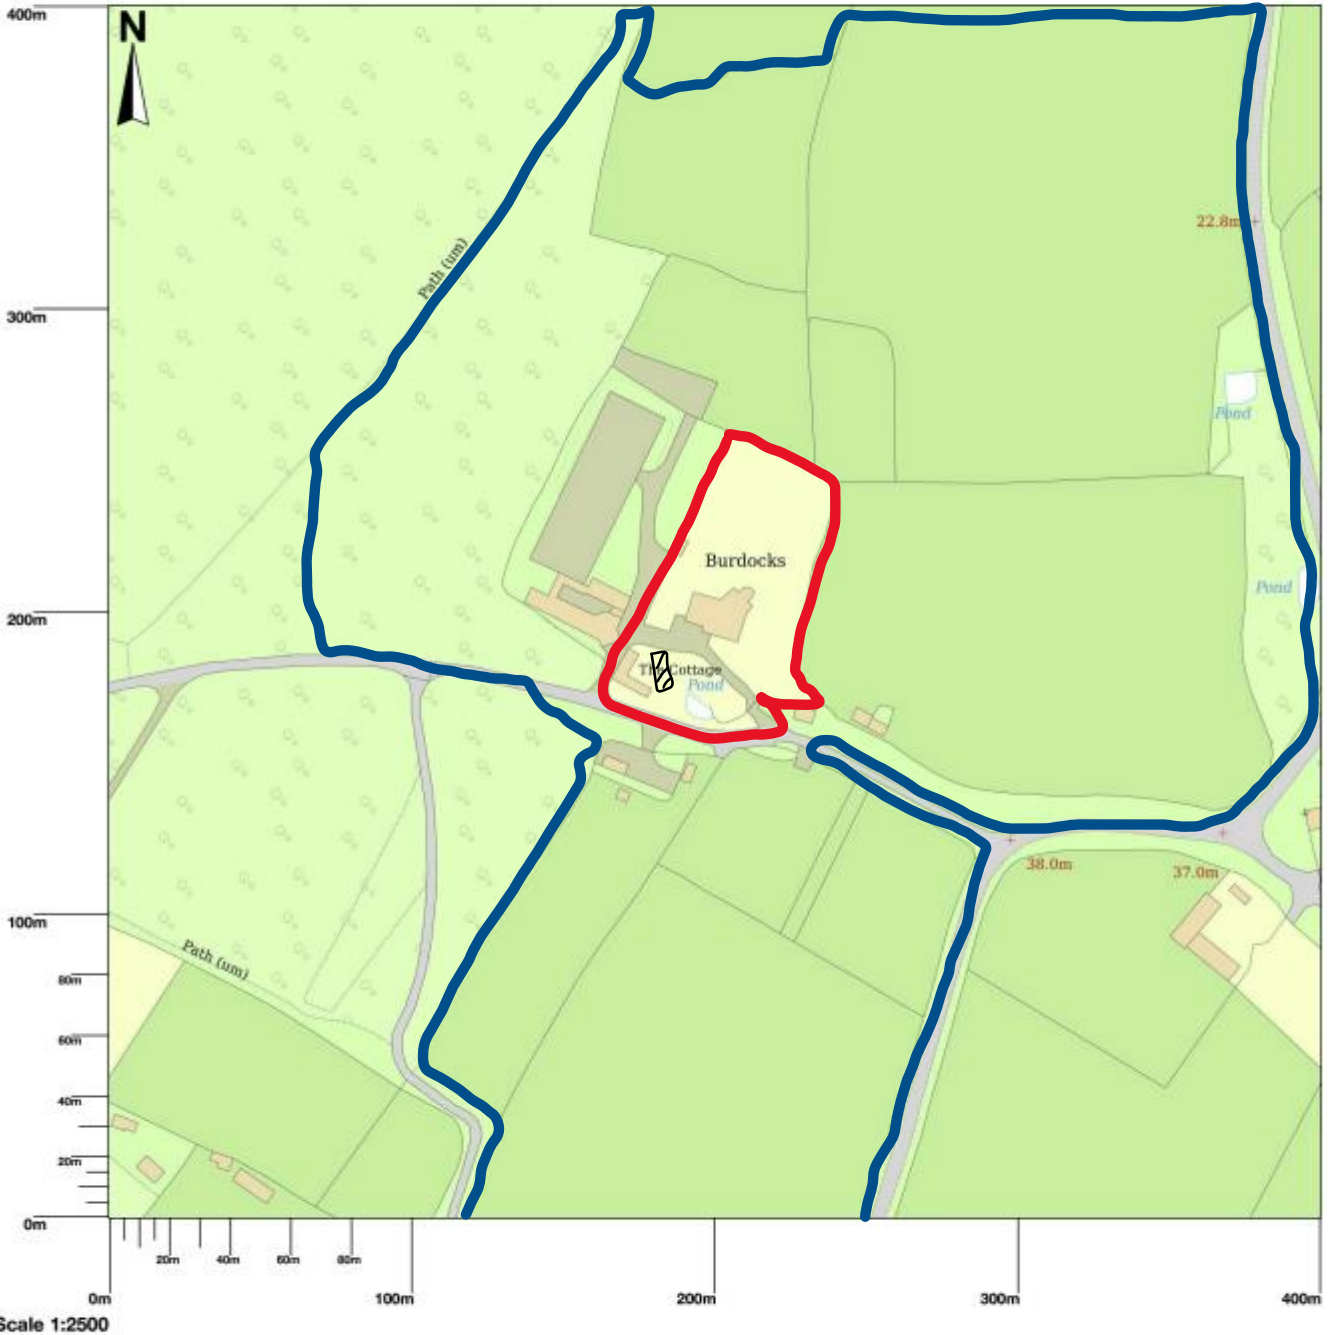

Burdocks, Fittleworth Road, Wisborough Green, Billingshurst, RH14 0HA

© Crown copyright and database rights 2024 OS 100054135. Map area bounded by: 503104,122963 503504,123363. Produced on 07 March 2024 from the OS National Geographic Database. Supplied by UKPlanningMaps.com. Unique plan reference: p16e/uk/1069950/1440942