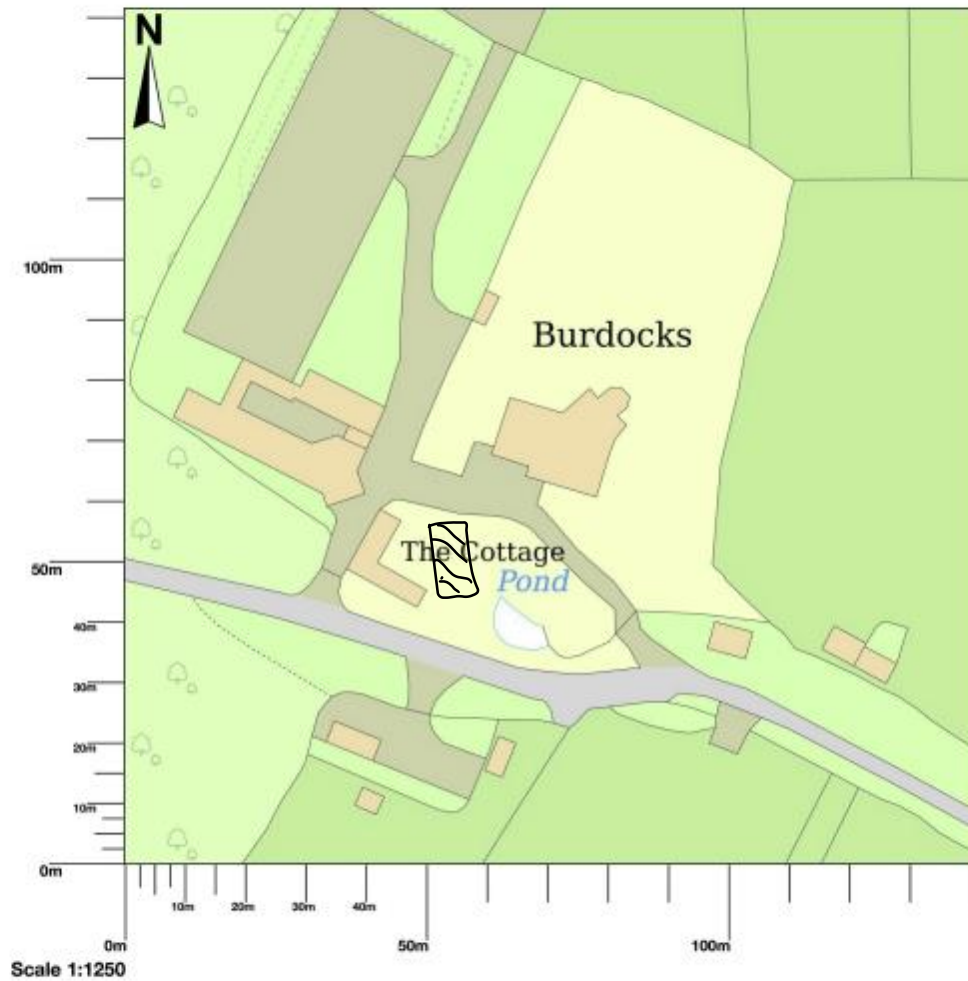

Burdocks, Fittleworth Road, Wisborough Green, Billingshurst, RH14 0HA

© Crown copyright and database rights 2024 OS 100054135. Map area bounded by: 503233,123092 503375,123234. Produced on 29 February 2024 from the OS National Geographic Database. Supplied by UKPlanningMaps.com. Unique plan reference: p2e/uk/1066887/1436916