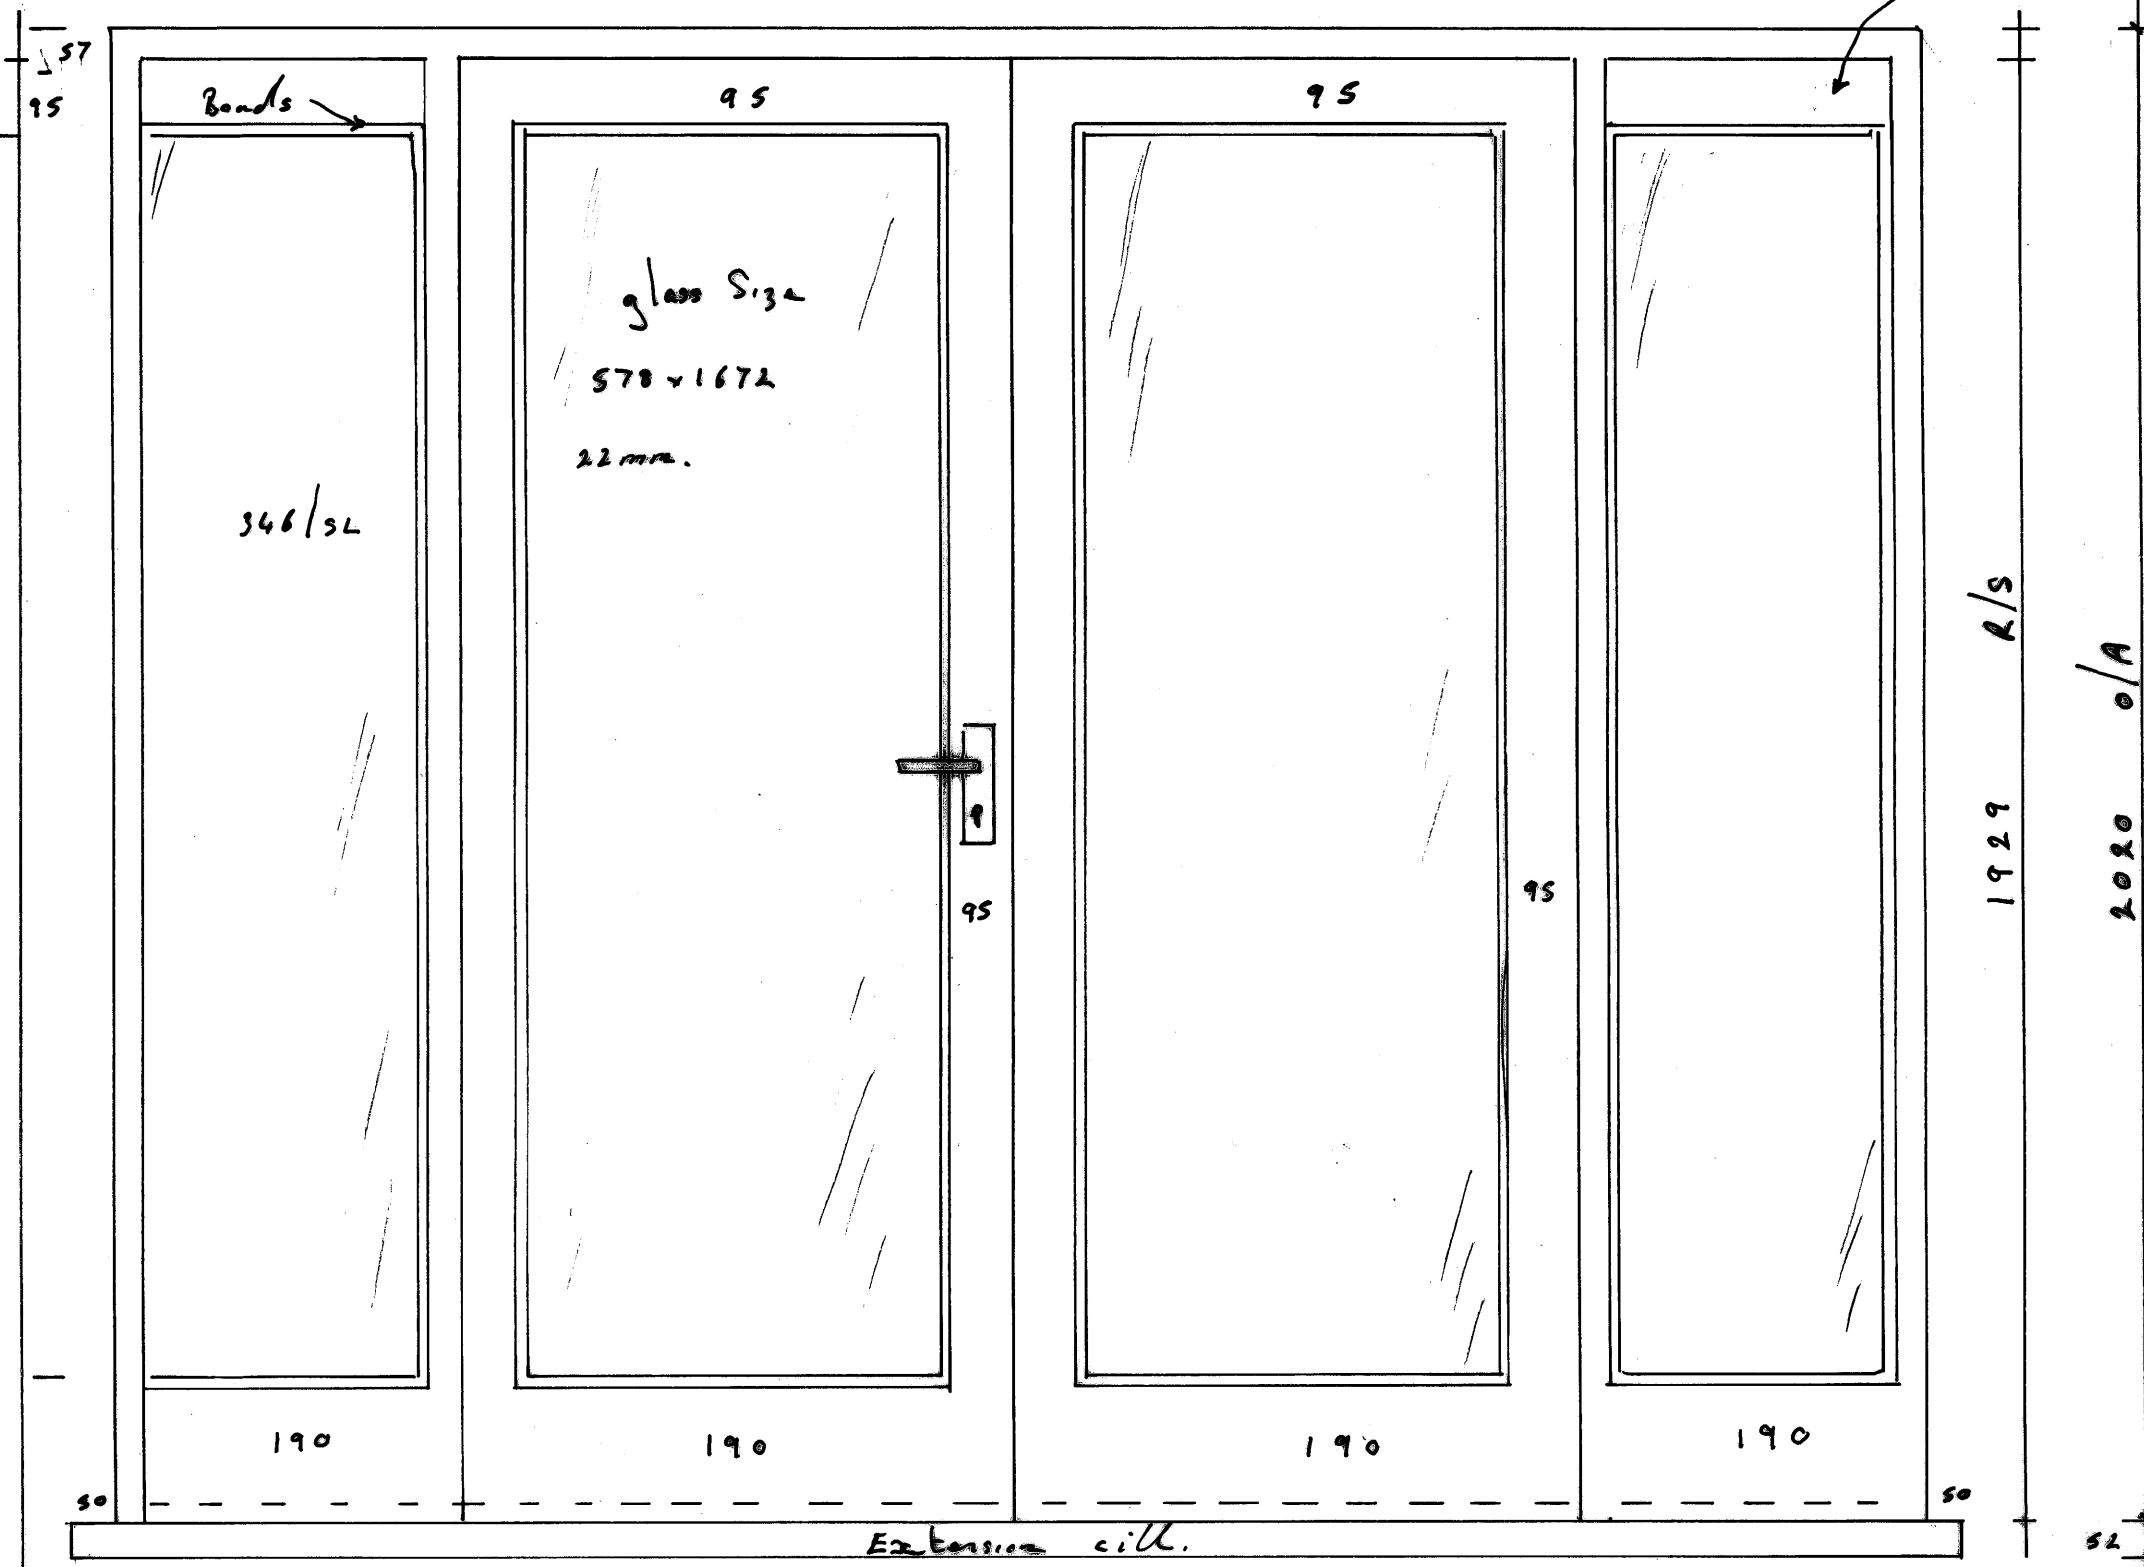

Oak French Doors + 2 Side Lights. Side Lights optional top/Bottom rails

2400 o/A

Top/Head sits above the Oak Beam by 30mm. With top side light rail

Sight Line 550

French Doors No glazing Bars. Lever Handle + 5 Lever Mortise Lock.

Inside slave door to have top + Bottom Anvil shoot bolts. Doors 57mm thick.