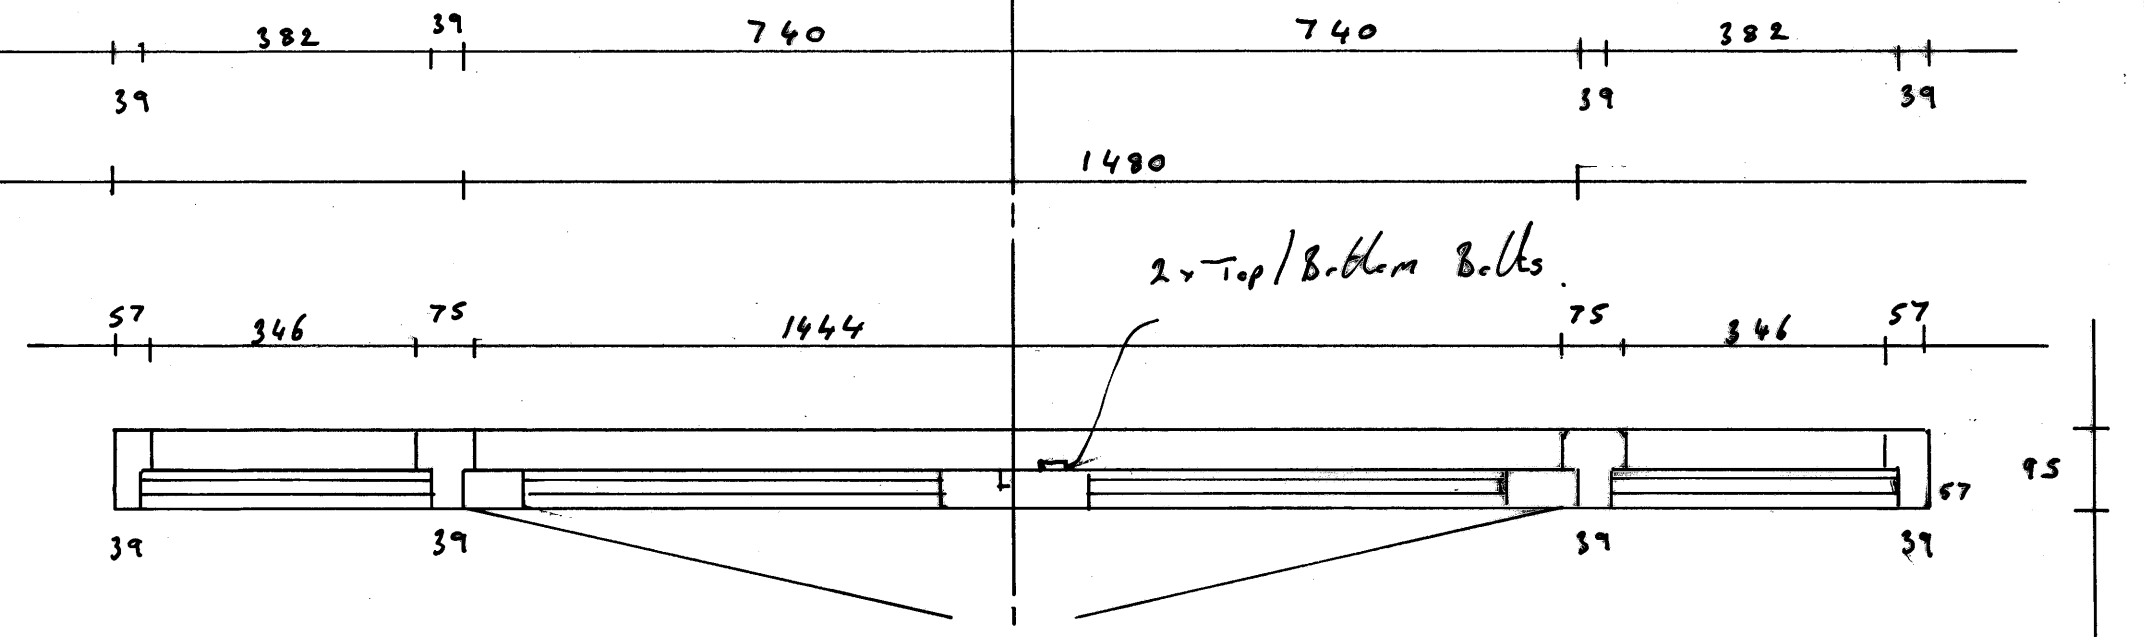

Oak French Doors + 2 Side Lights. Side Lights optional top/Bottom rails

2400 o/A

Top/Head sits above the Oak Beam by 30mm. With top side light rail

Sight Line 550

French Doors No glazing Bars. Lever Handle + 5 Lever Mortise Lock.

Inside slave door to have top + Bottom Anvil shoot bolts. Doors 57mm thick.