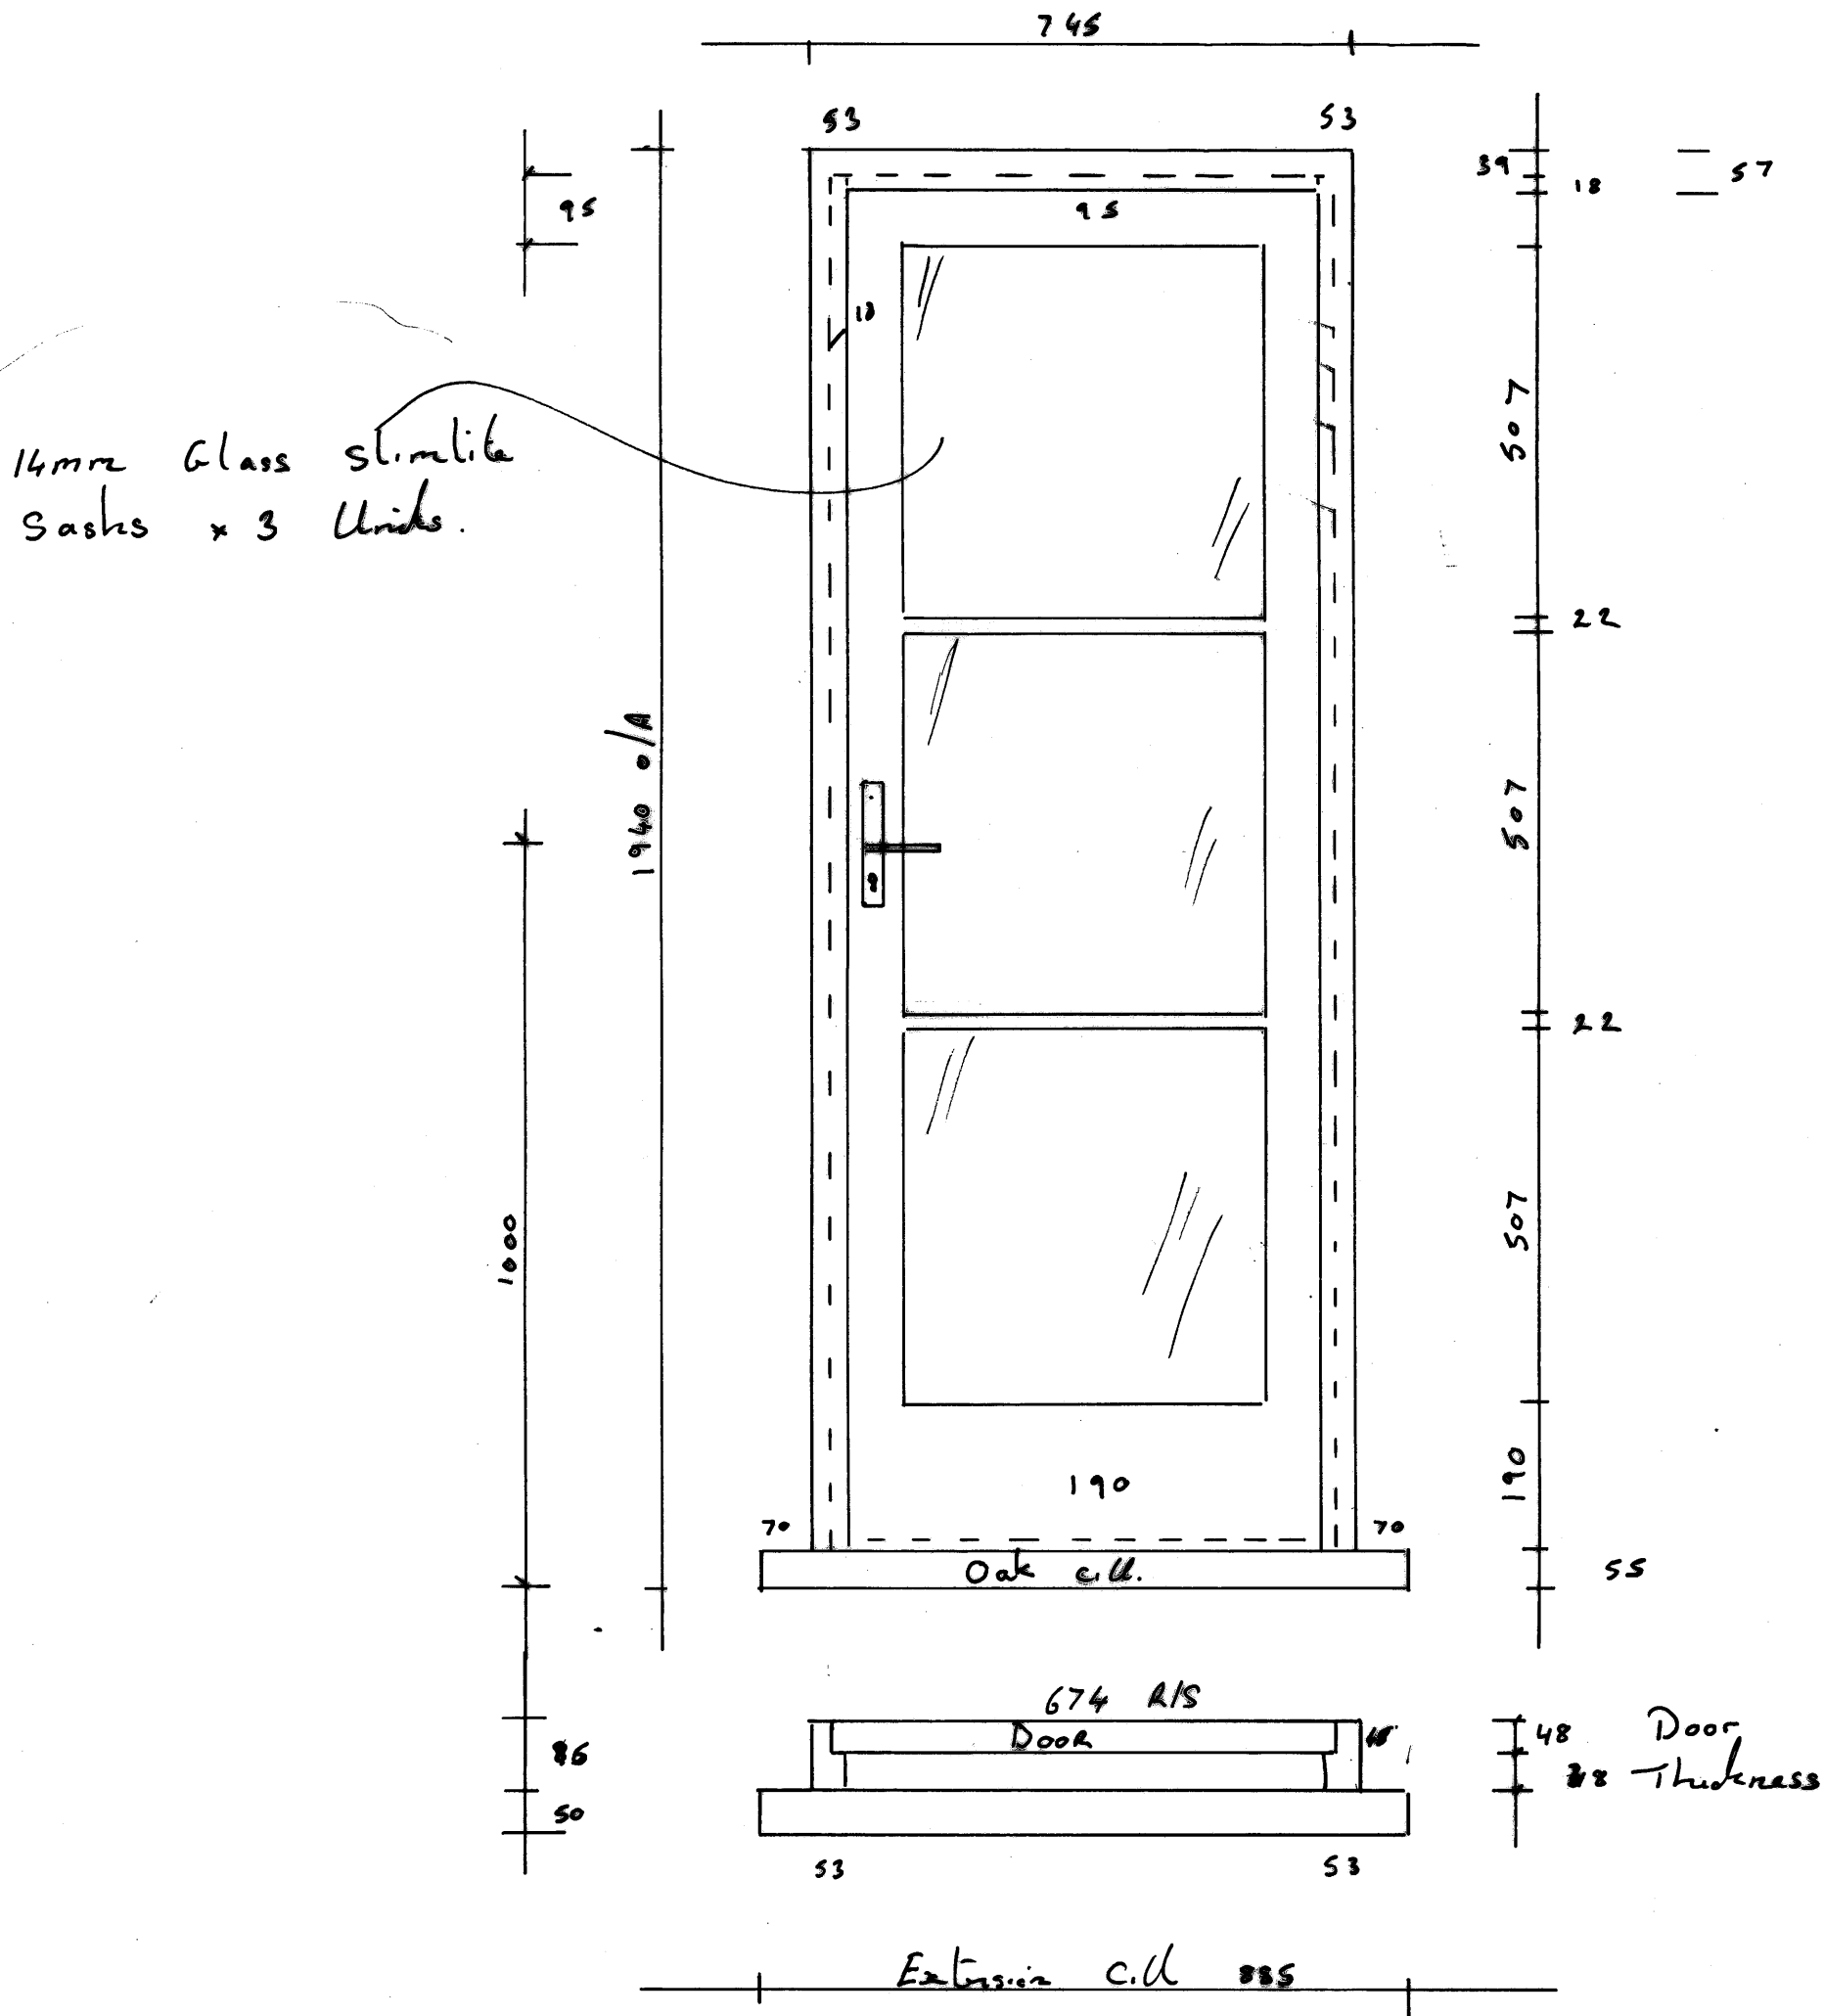

Single Painted Back Door Inward Opening

Note:

Glass slimline units 14mm. Wooden beads. 22mm Horizontal Bars.