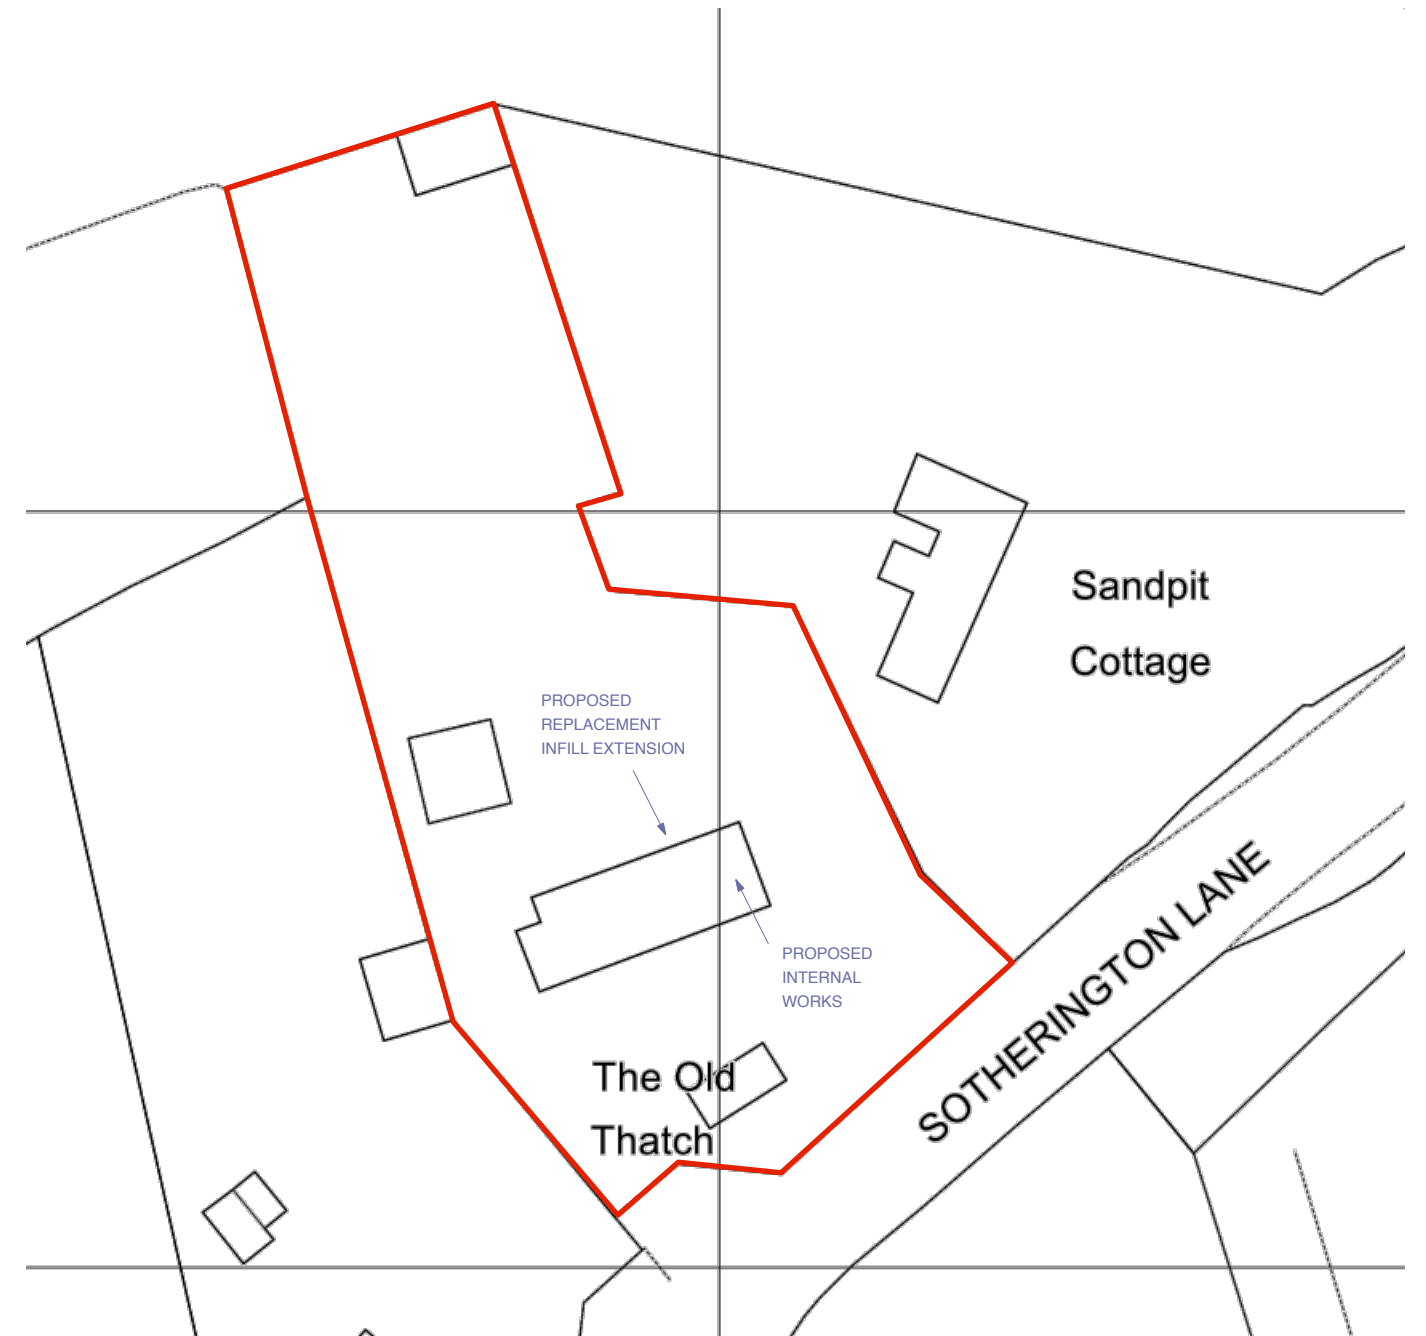

The Old Thatch, Sotherington Lane, Blackmoor, GU33 6BZ

Supplied by: www.ukmapcentre.com
 Serial No: 259494
 Centre Coordinates: 477847,133122
 Production Date: 07/03/2023 12:15:46

© Crown copyright and database rights 2023 Ordnance Survey 100048957. The representation of road, track or path is no evidence of a boundary or right of way. The representation of features as lines is no evidence of a property boundary.

003 Location Plan at 1:1250 scale

24 03 22

Proposed Site Plan at 1:500 scale