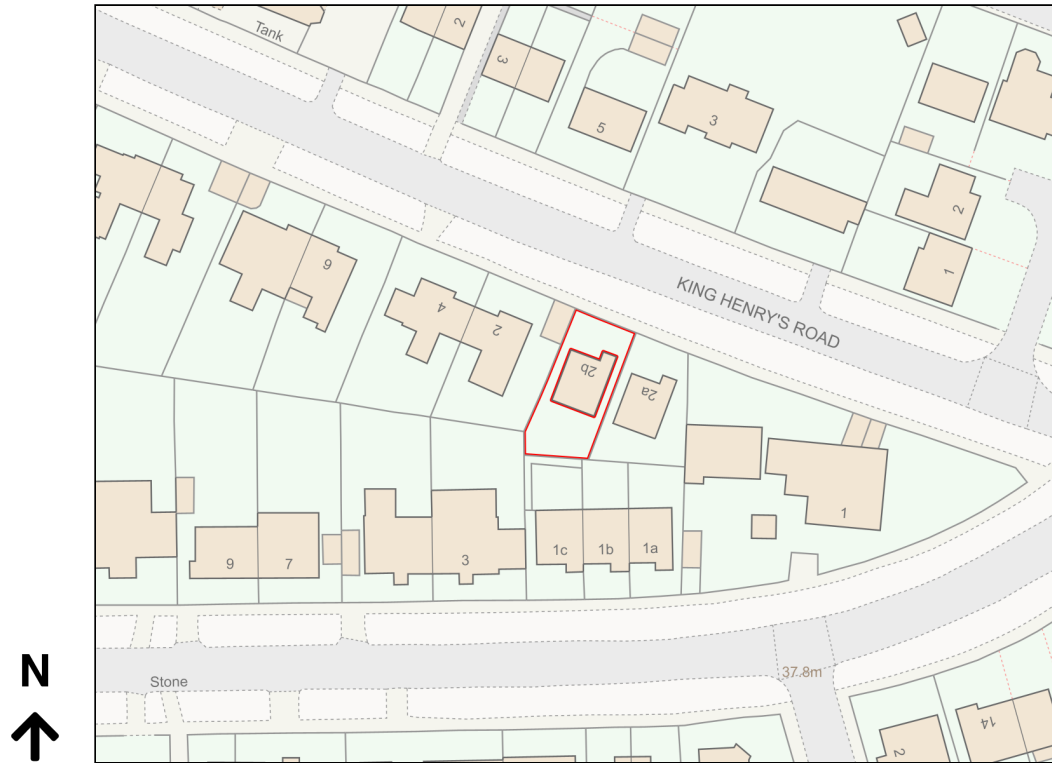

# Location Plan

Site Address: 2b, King Henrys Road, Lewes, BN7 1BT

Date Produced: 17-Mar-2024

Scale: 1:1250 @A4

Planning Portal Reference: PP-12887669v1