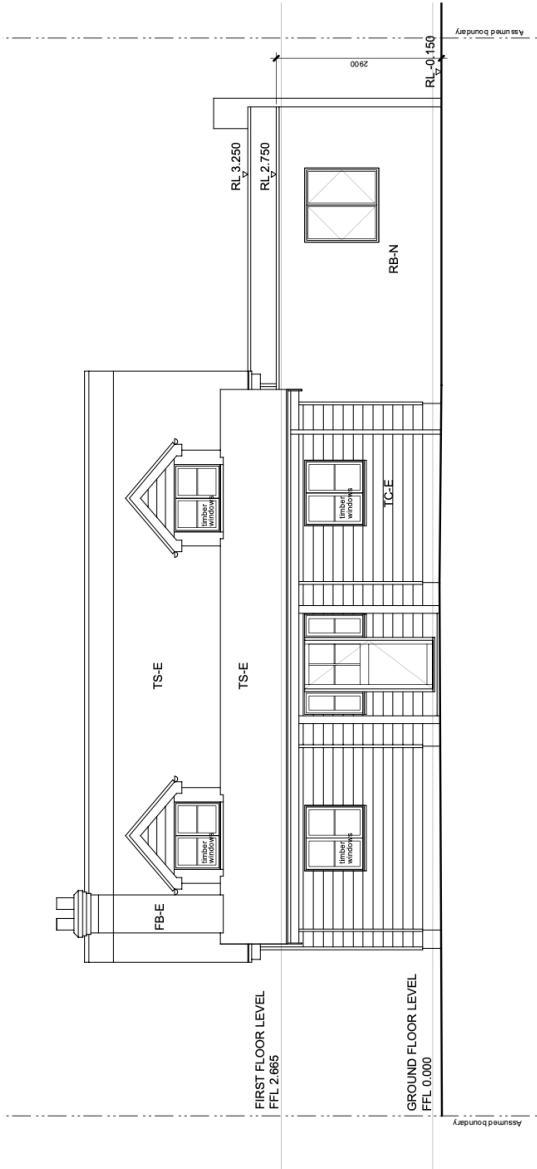

SITE: Whitings Barn, 298 Mays Lane, Barnet, EN5 2AH

LEGEND:

Proposed Heat Pump

1 FRONT ELEVATION
1:100

2 SIDE/NORTH-EAST ELEVATION
1:100