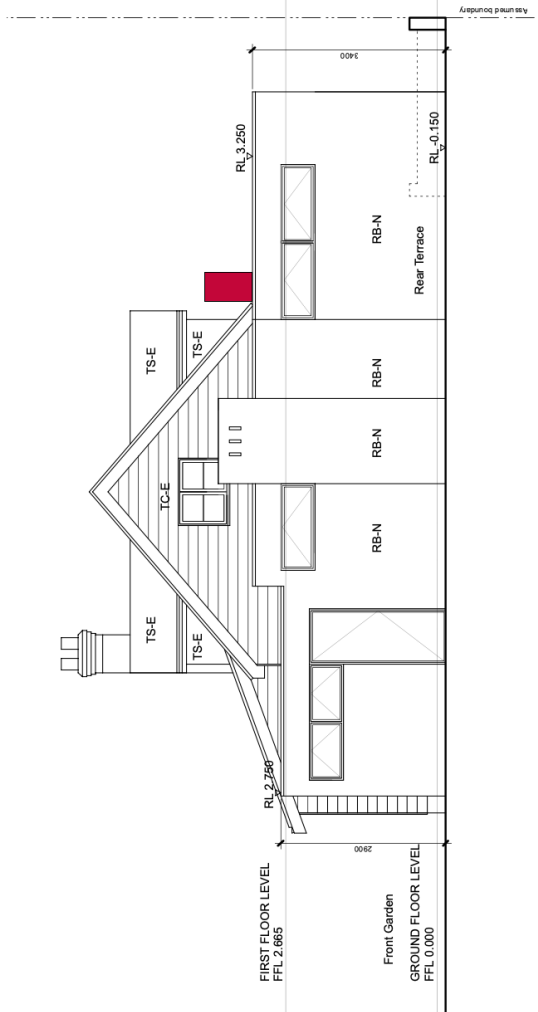

SITE: Whitings Barn, 298 Mays Lane, Barnet, EN5 2AH

LEGEND:

Proposed Heat Pump

1 FRONT ELEVATION
1:100

2 SIDE/NORTH-EAST ELEVATION
1:100