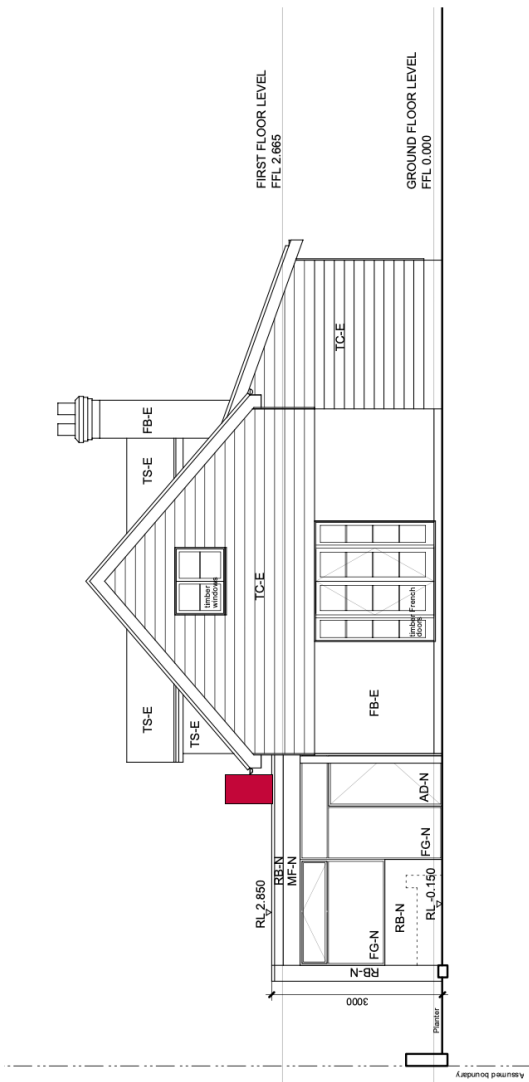

SITE: Whitings Barn, 298 Mays Lane, Barnet, EN5 2AH

LEGEND:

Proposed Heat Pump

1 REAR ELEVATION

1:100

2 SIDE/SOUTH-WEST ELEVATION

1:100