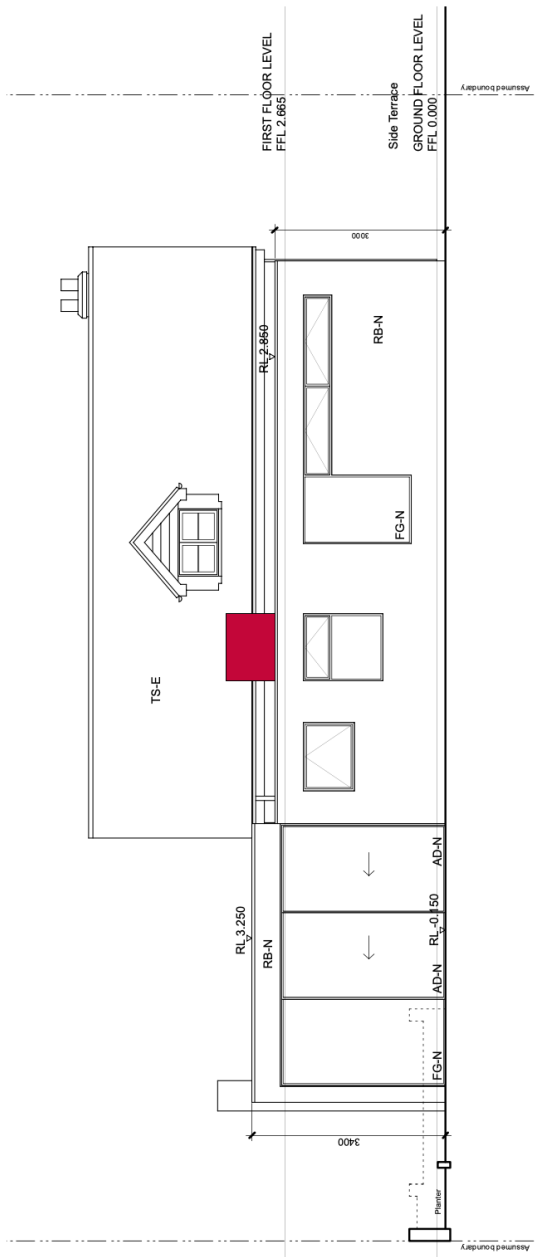

SITE: Whitings Barn, 298 Mays Lane, Barnet, EN5 2AH

LEGEND:

Proposed Heat Pump

1 REAR ELEVATION

1:100

2 SIDE/SOUTH-WEST ELEVATION

1:100