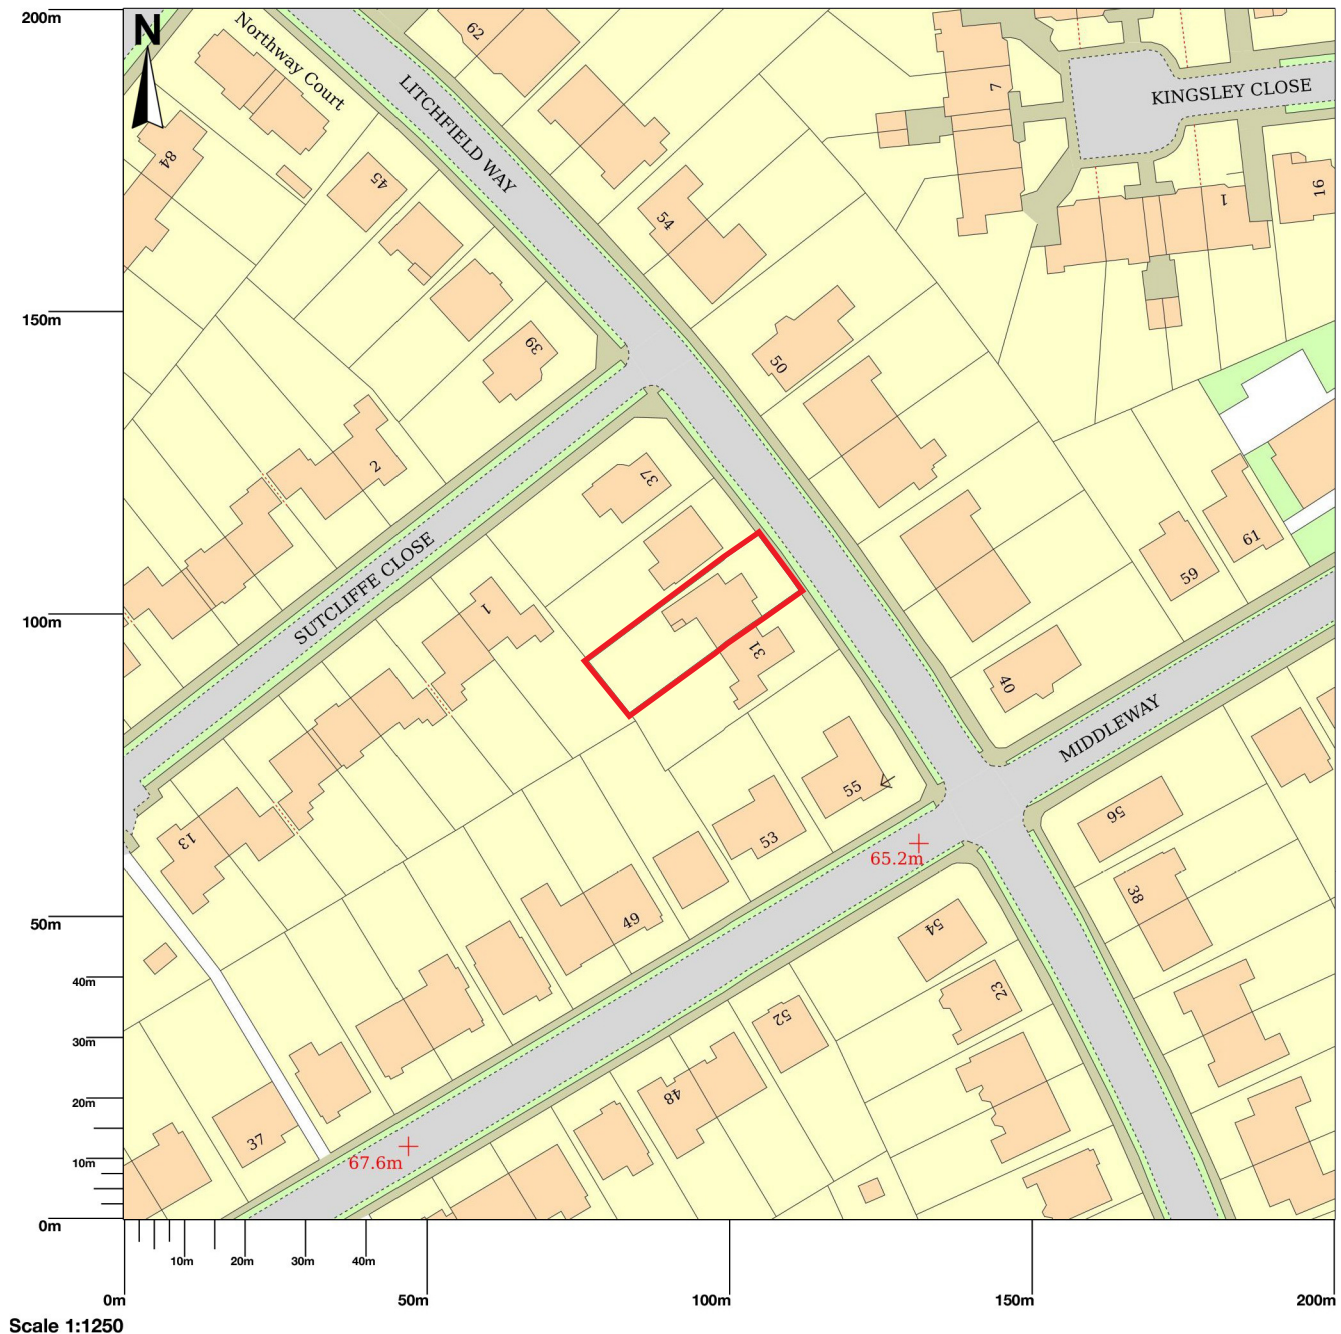

Project: Alterations & Refurbishments at
33 Litchfield Way, London, NW11 6NS
Drawing: Site Location Plan
Number: 2311_E013
Scale: 1/1250

33 Litchfield Way, London, NW11 6NS

Scale 1:1250