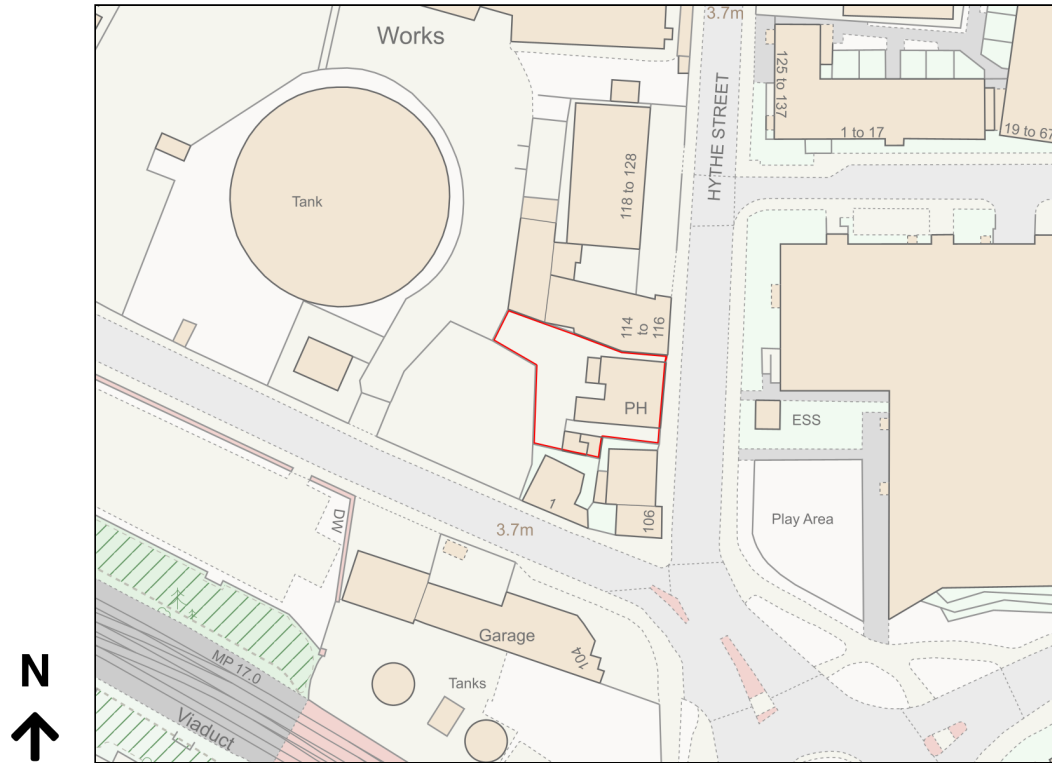

Location Plan

Site Address: The Hufflers Arms, 110, Lower Hythe Street, Dartford, DA1 1BN

Date Produced: 19-Mar-2024

Scale: 1:1250 @A4

Planning Portal Reference: PP-12905640v1