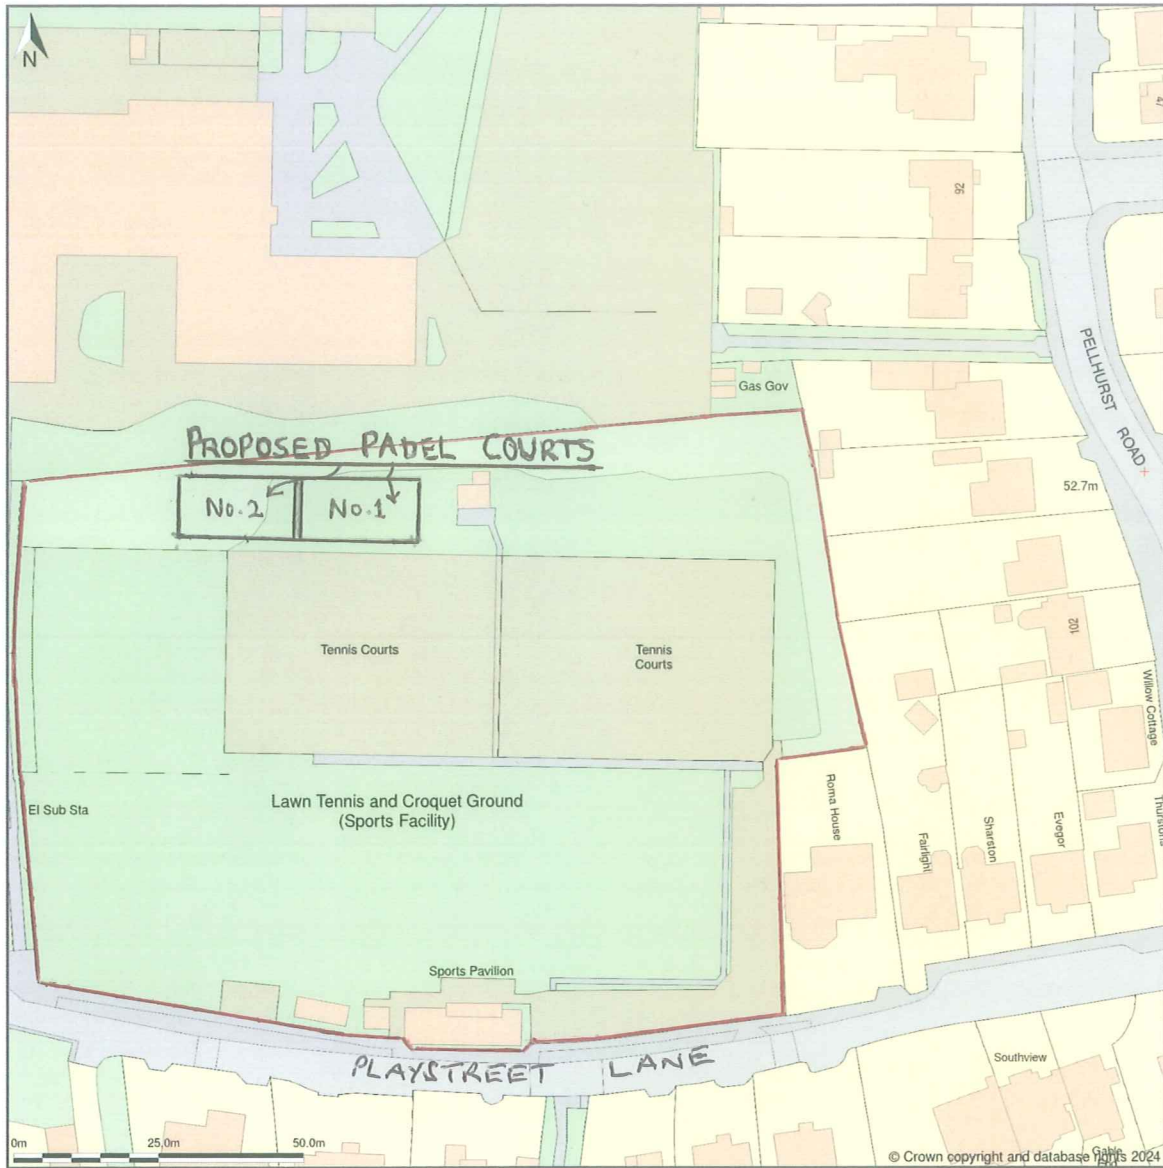

Ryde Lawn Tennis And Croquet Club Grounds, Playstreet Lane, Ryde, Isle Of Wight, PO33 3LJ

Location Plan shows area bounded by: 458380.47, 91619.53 458580.47, 91819.53 (at a scale of 1:1250), OSGridRef: SZ58489171. The representation of a road, track or path is no evidence of a right of way. The representation of features as lines is no evidence of a property boundary.

Produced on 19th Mar 2024 from the Ordnance Survey National Geographic Database and incorporating surveyed revision available at this date. Reproduction in whole or part is prohibited without the prior permission of Ordnance Survey. © Crown copyright 2024. Supplied by www.buyaplan.co.uk a licensed Ordnance Survey partner (100053143). Unique plan reference: #00884799-080260.

PROPOSED SITE LOCATION PLAN.