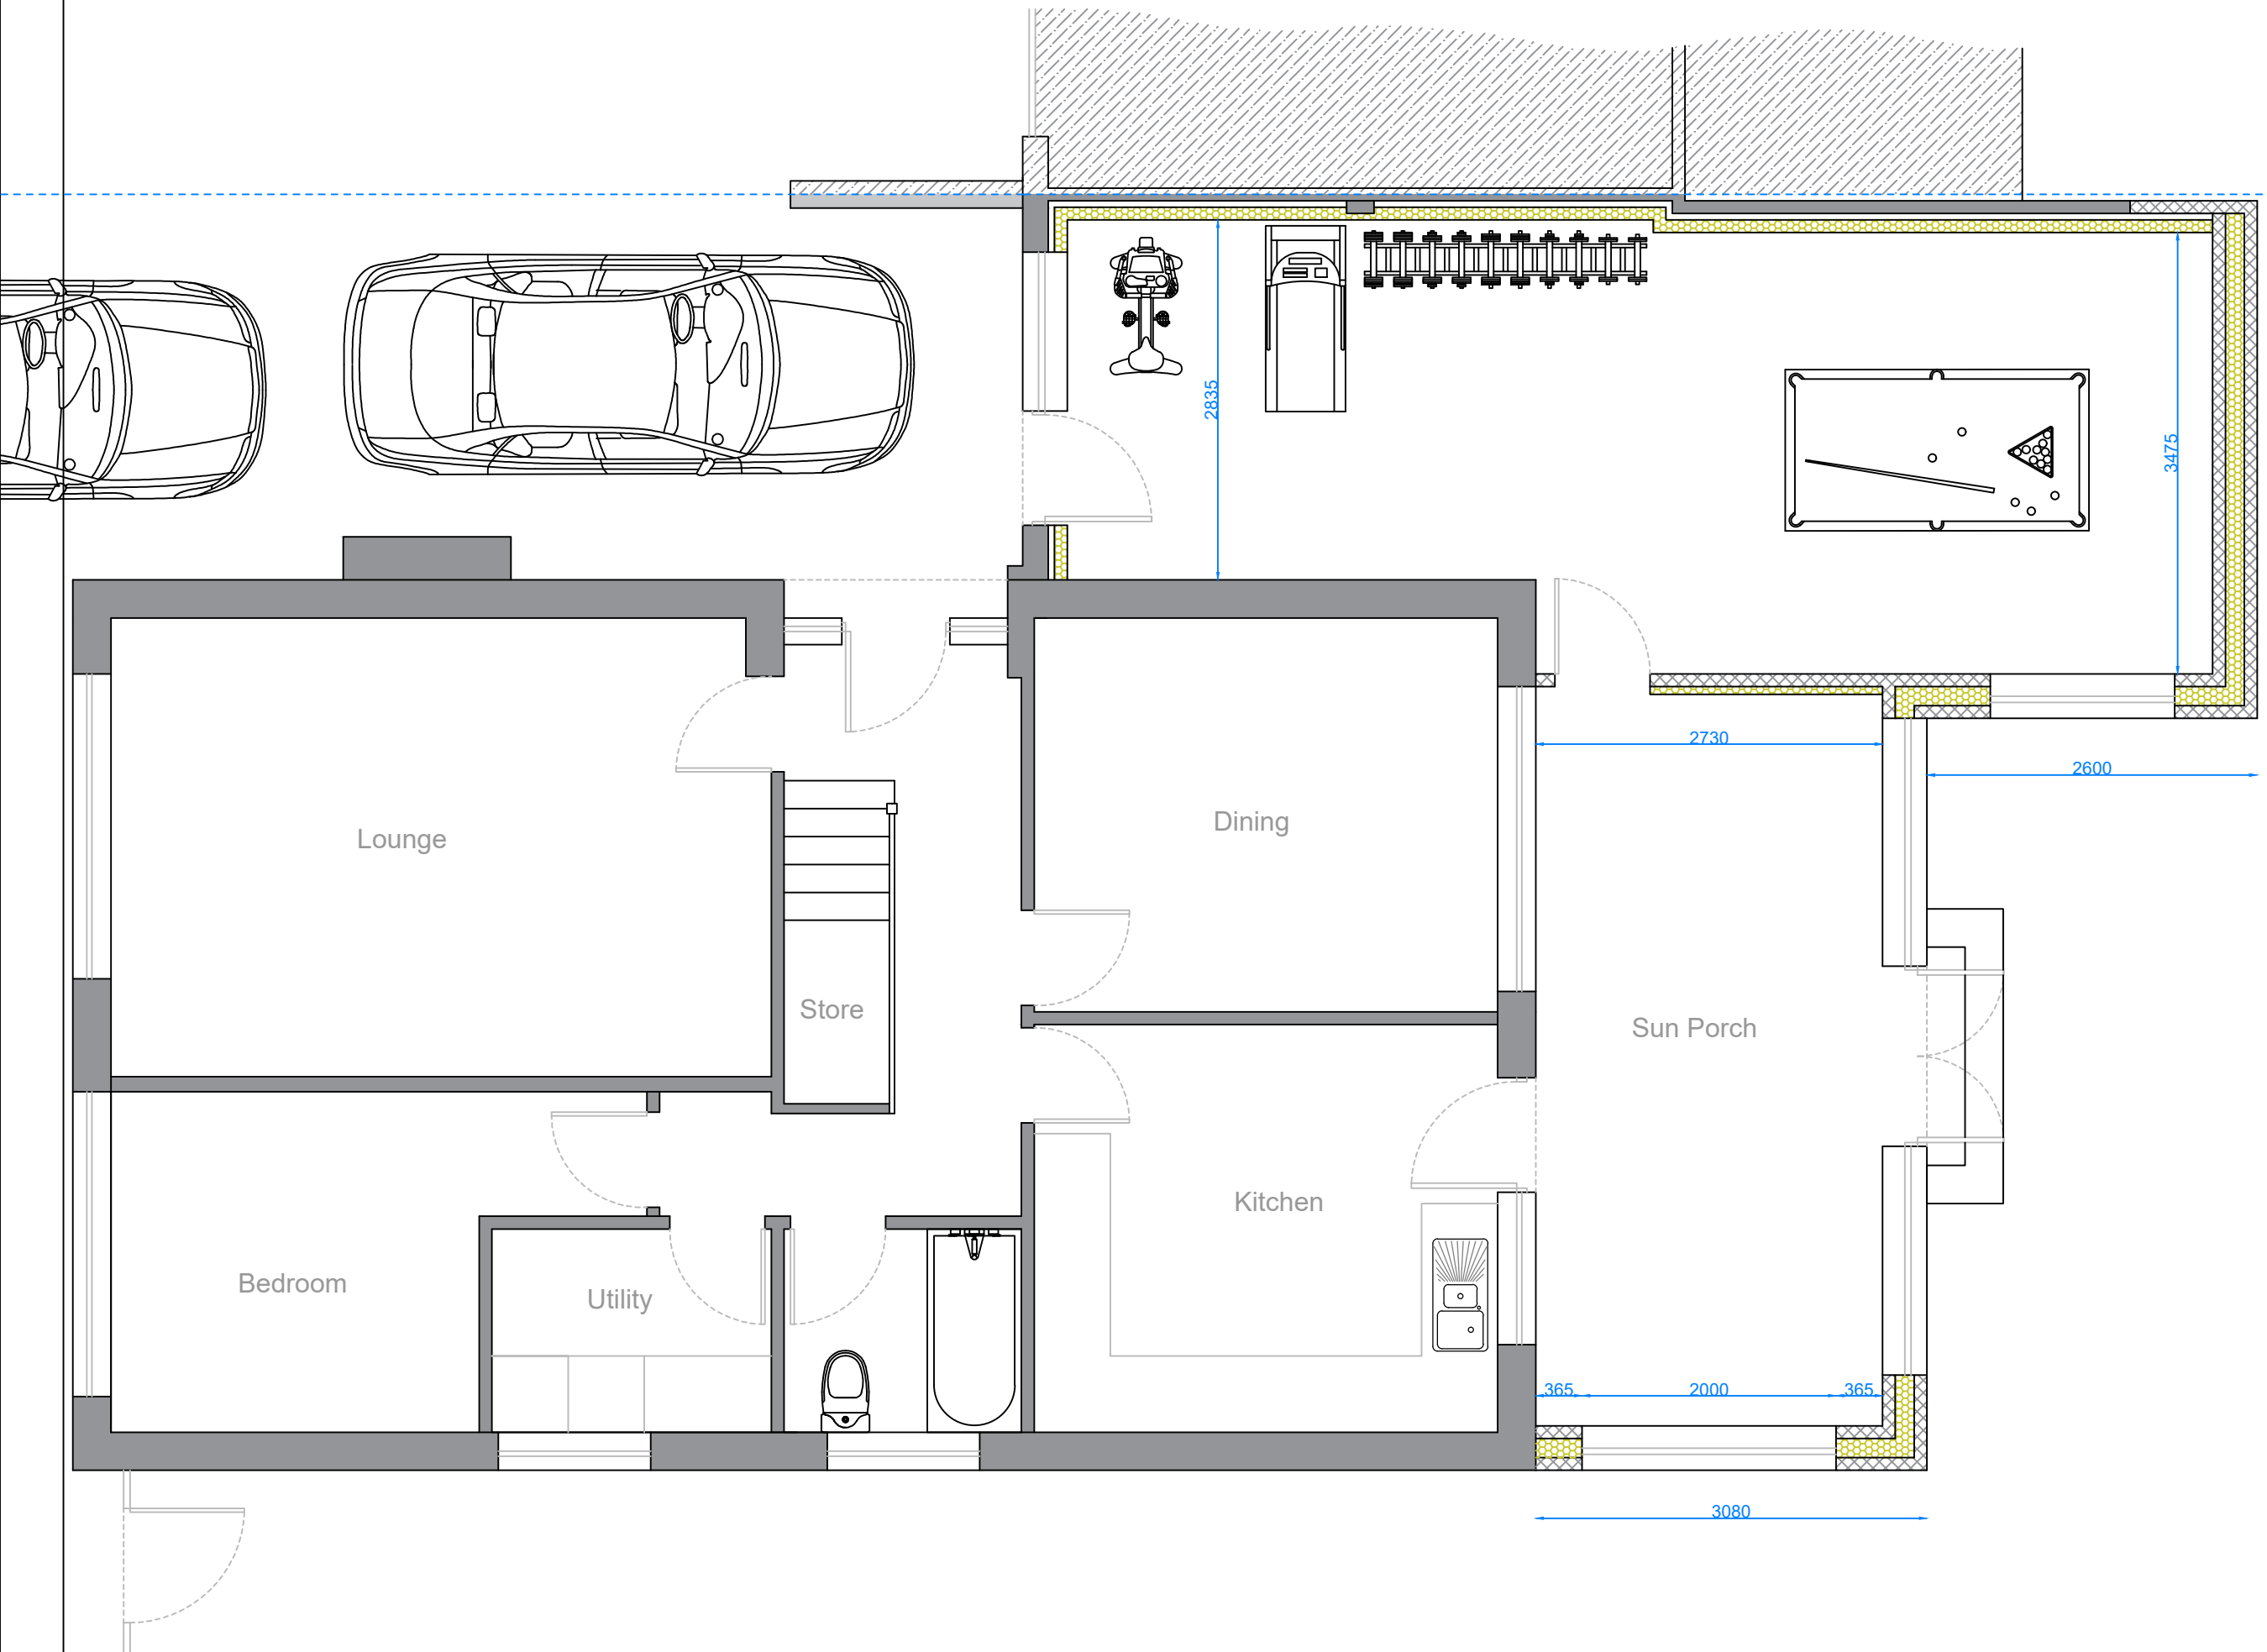

**CONVERSION OF GARAGE
AND REAR EXTENSION**

DRAWING TITLE:

**PROPOSED
ARRANGEMENT**

Layout

CLIENT:

Name: Mr James Baron
4 Eskdale Avenue,
Fleetwood,
FY7 8LU

SCALE:

1:50

DRAWN BY:

MD

DRAWING NO:

DG - 24 - 003- ESK

REV:

B