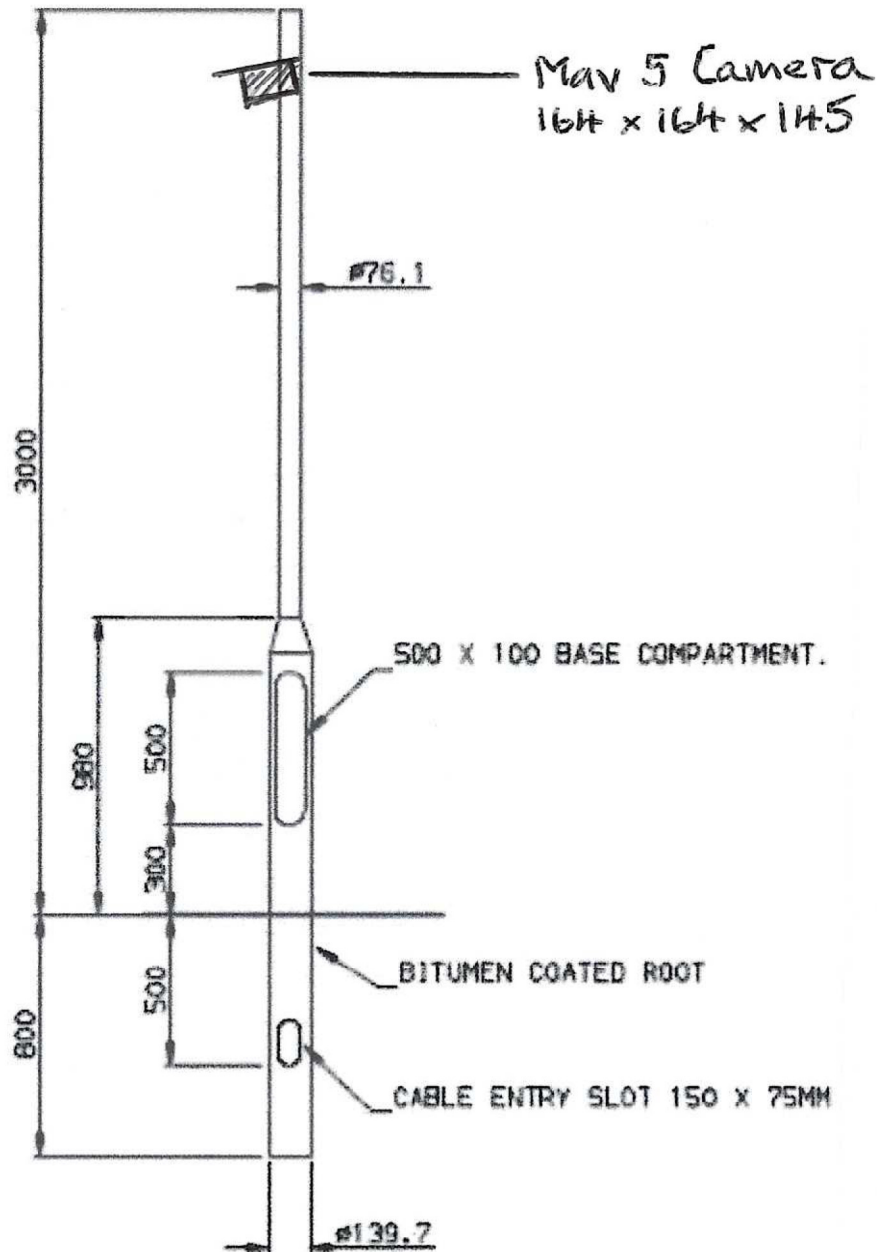

Elevation Drawing Of Post With Mav 5 ANPR Camera Cranwell Road Driffield

SCALE 1:25 @ A4