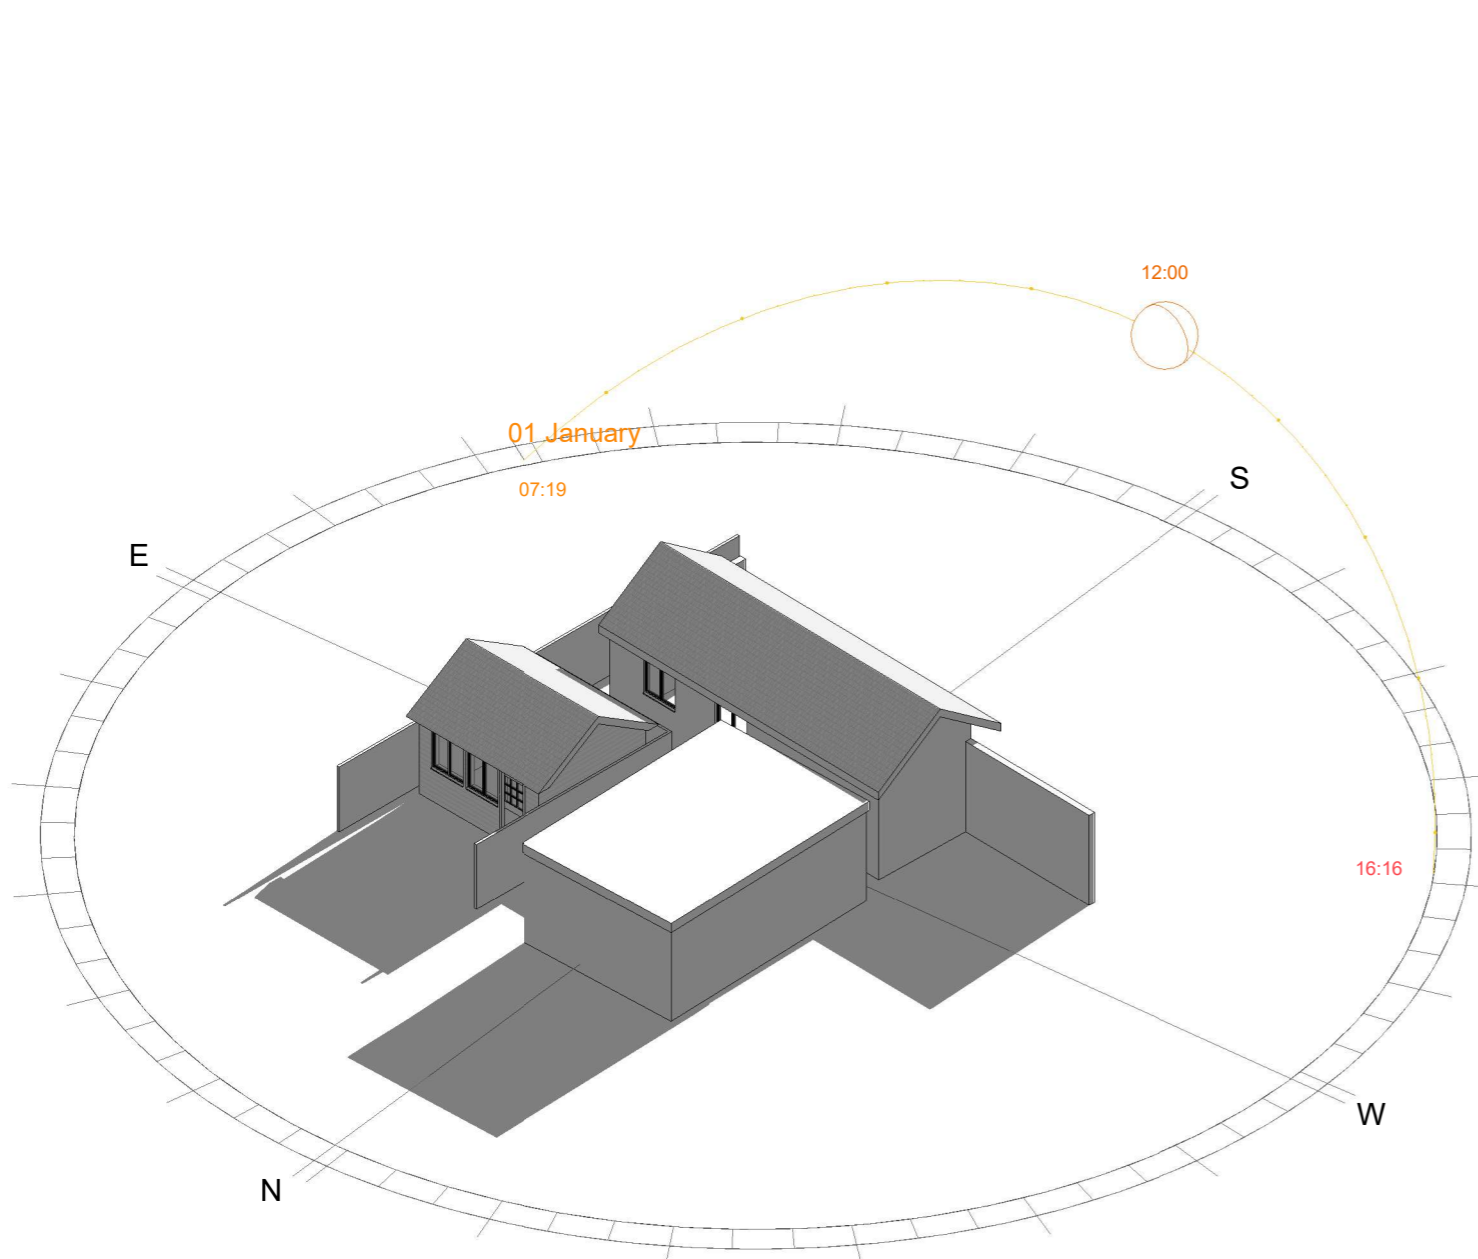

2

Solar 3D Summer

1

Solar Summer

1 : 2000

Solar Plan Summer

27 Feb 2024

49 Altwood Road
Maidenhead
Berks
SL6 4PN

AR01 E101

2 Solar 3D Winter

1 Solar Winter
1 : 2000

Solar Plan Winter

27 Feb 2024

49 Altwood Road
Maidenhead
Berks
SL6 4PN

AR01 E102