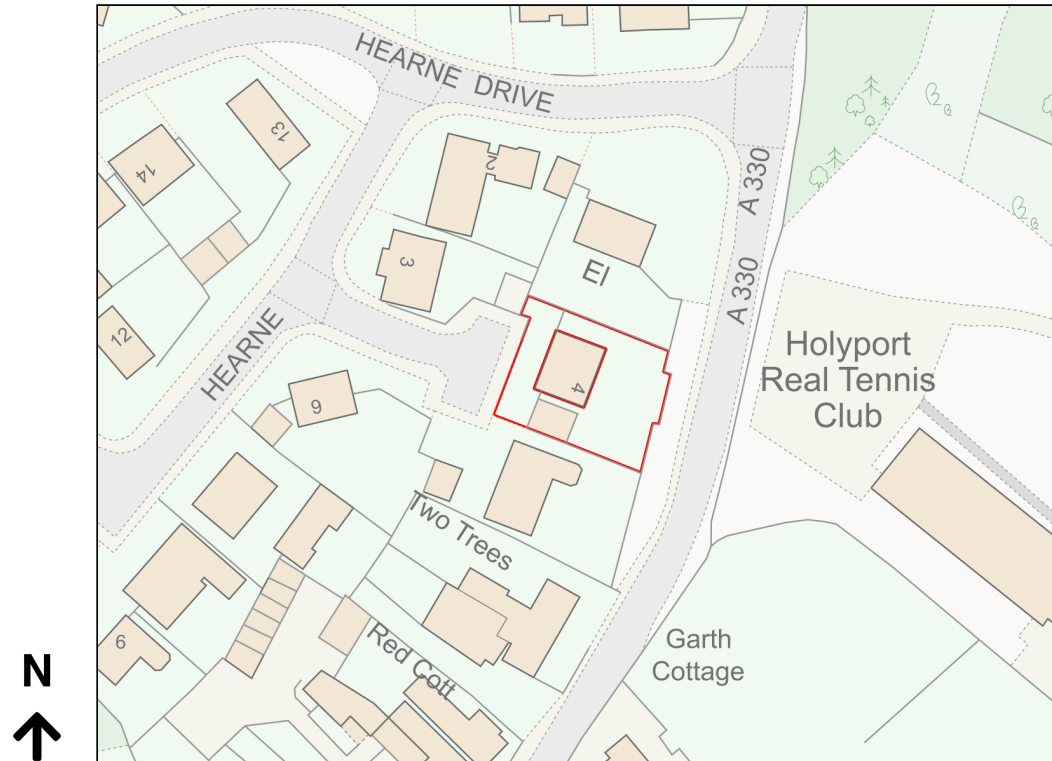

Location Plan

Site Address: 4, Hearne Drive, Holyport, Maidenhead, SL6 2HZ

Date Produced: 22-Mar-2024

Scale: 1:1250 @A4

Planning Portal Reference: PP-12918353v1