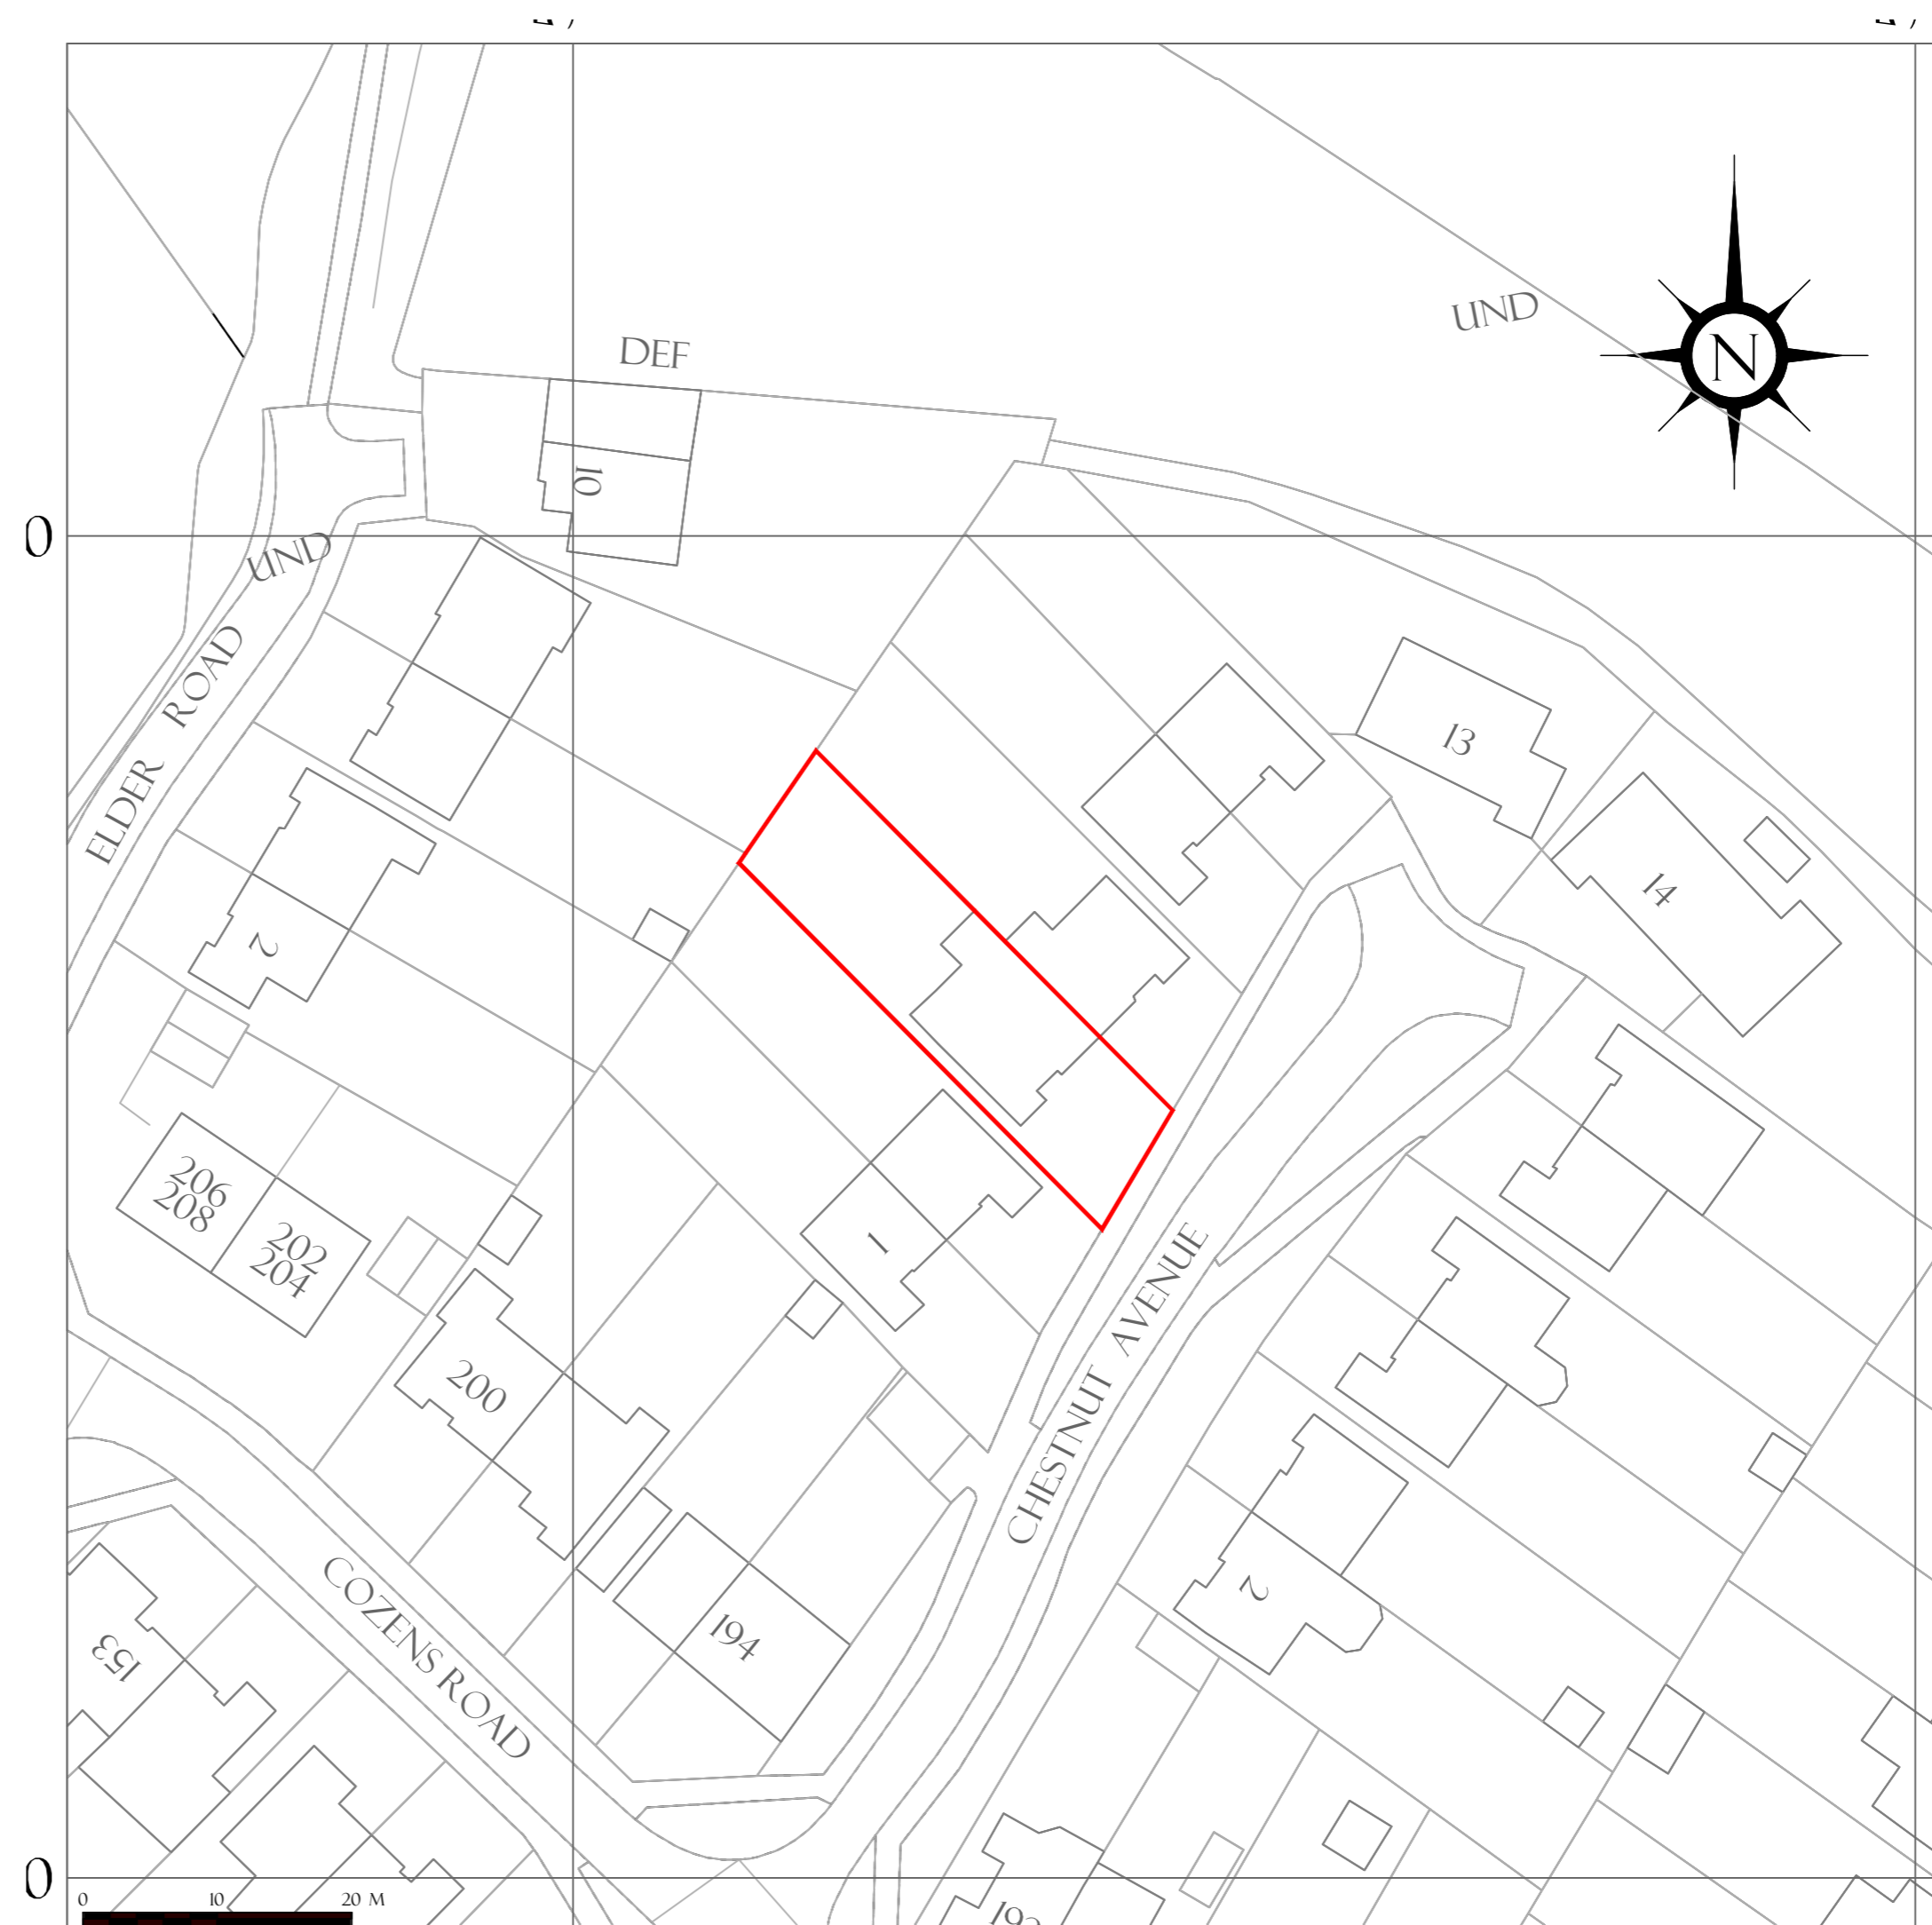

LOCATION MAP
SCALE: 1:1250

BLOCK PLAN
SCALE: 1:500

NOTES

T Adebayo C. Eng MICE MCABE
(Architecture, Design and Structure)
Plan And Build London Ltd
27 Summingdale Close
HA7 3QL
Tel: 07961-161810
E-mail: tomi@planandbuild.net
www.planandbuild.net

Project Title
LOFT CONVERSION

Project Address
5 CHESTNUT AVENUE,
SG12 7JE

Drawing Title
LOCATION MAP &
BLOCK PLAN

Date 20 MARCH 2024

Dwg No. PB-24/5CHES/10C

Scale 1:1250 & 1:500 IN A2