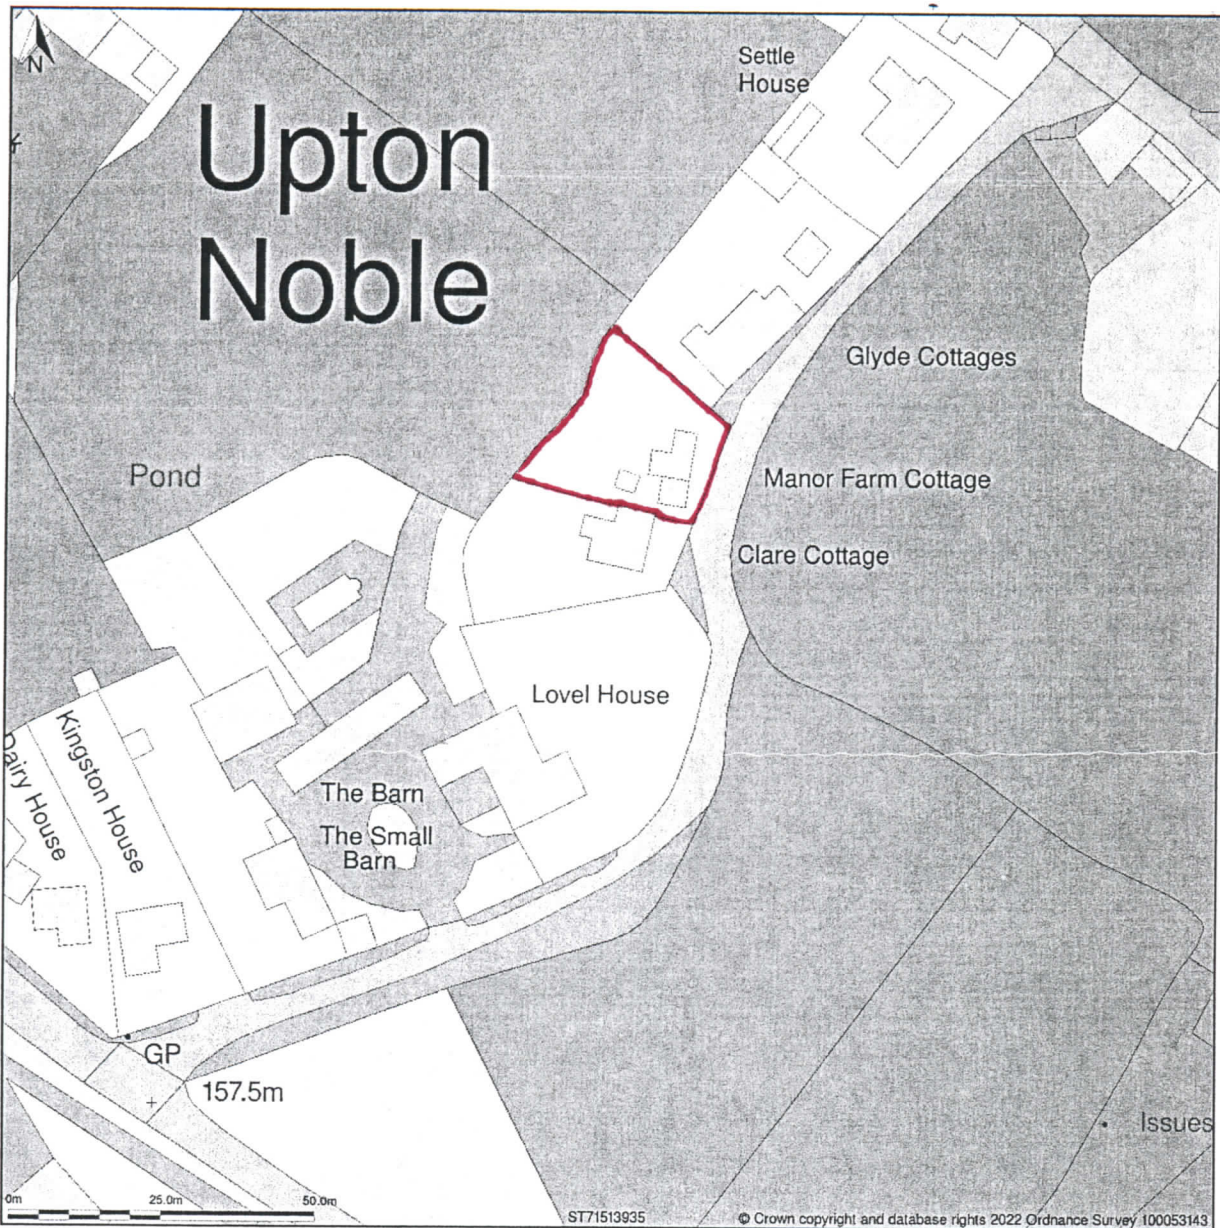

Manor Farm Cottage., Upton Noble, Shepton Mallet, Somerset, BA4 6BA

Location Plan shows area bounded by: 371414.06, 139253.91 371614.06, 139453.91 (at a scale of 1:1250), OSGridRef: ST71513935. The representation of a road, track or path is no evidence of a right of way. The representation of features as lines is no evidence of a property boundary.