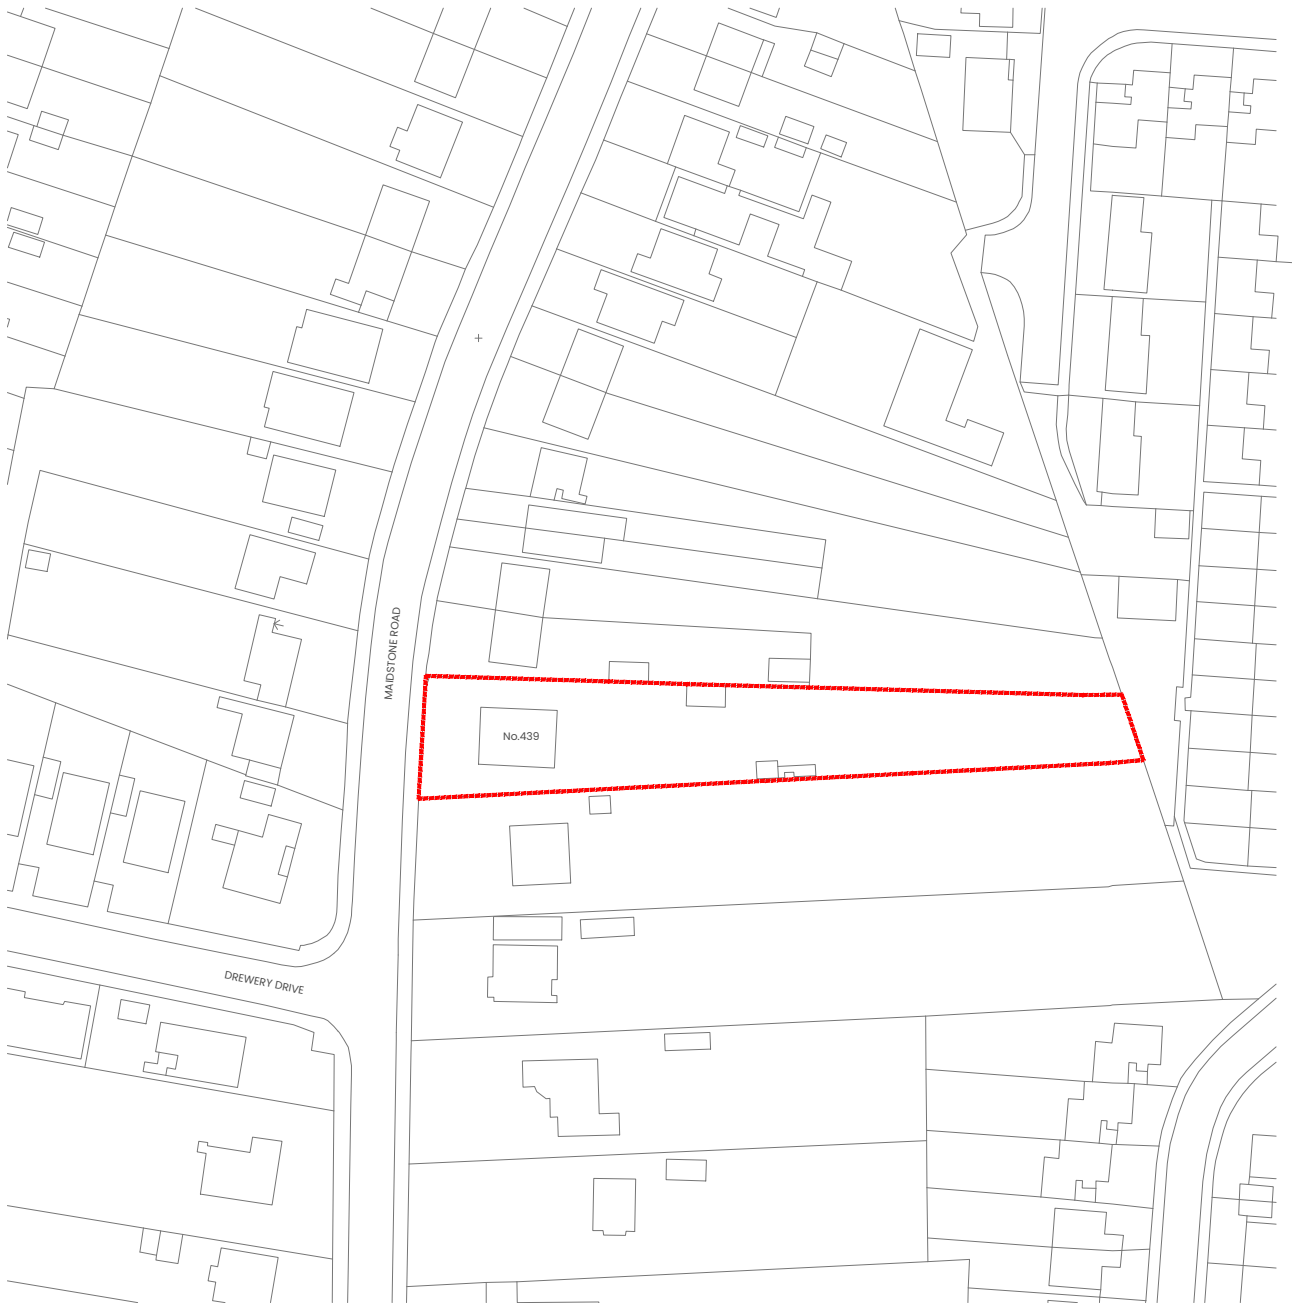

SITE LOCATION PLAN - 1:1250@A4

439 Maidstone Road, ME8 0HY

LOCATION PLAN

As Existing

1:1250

Drawing No.:
22-235-SL01