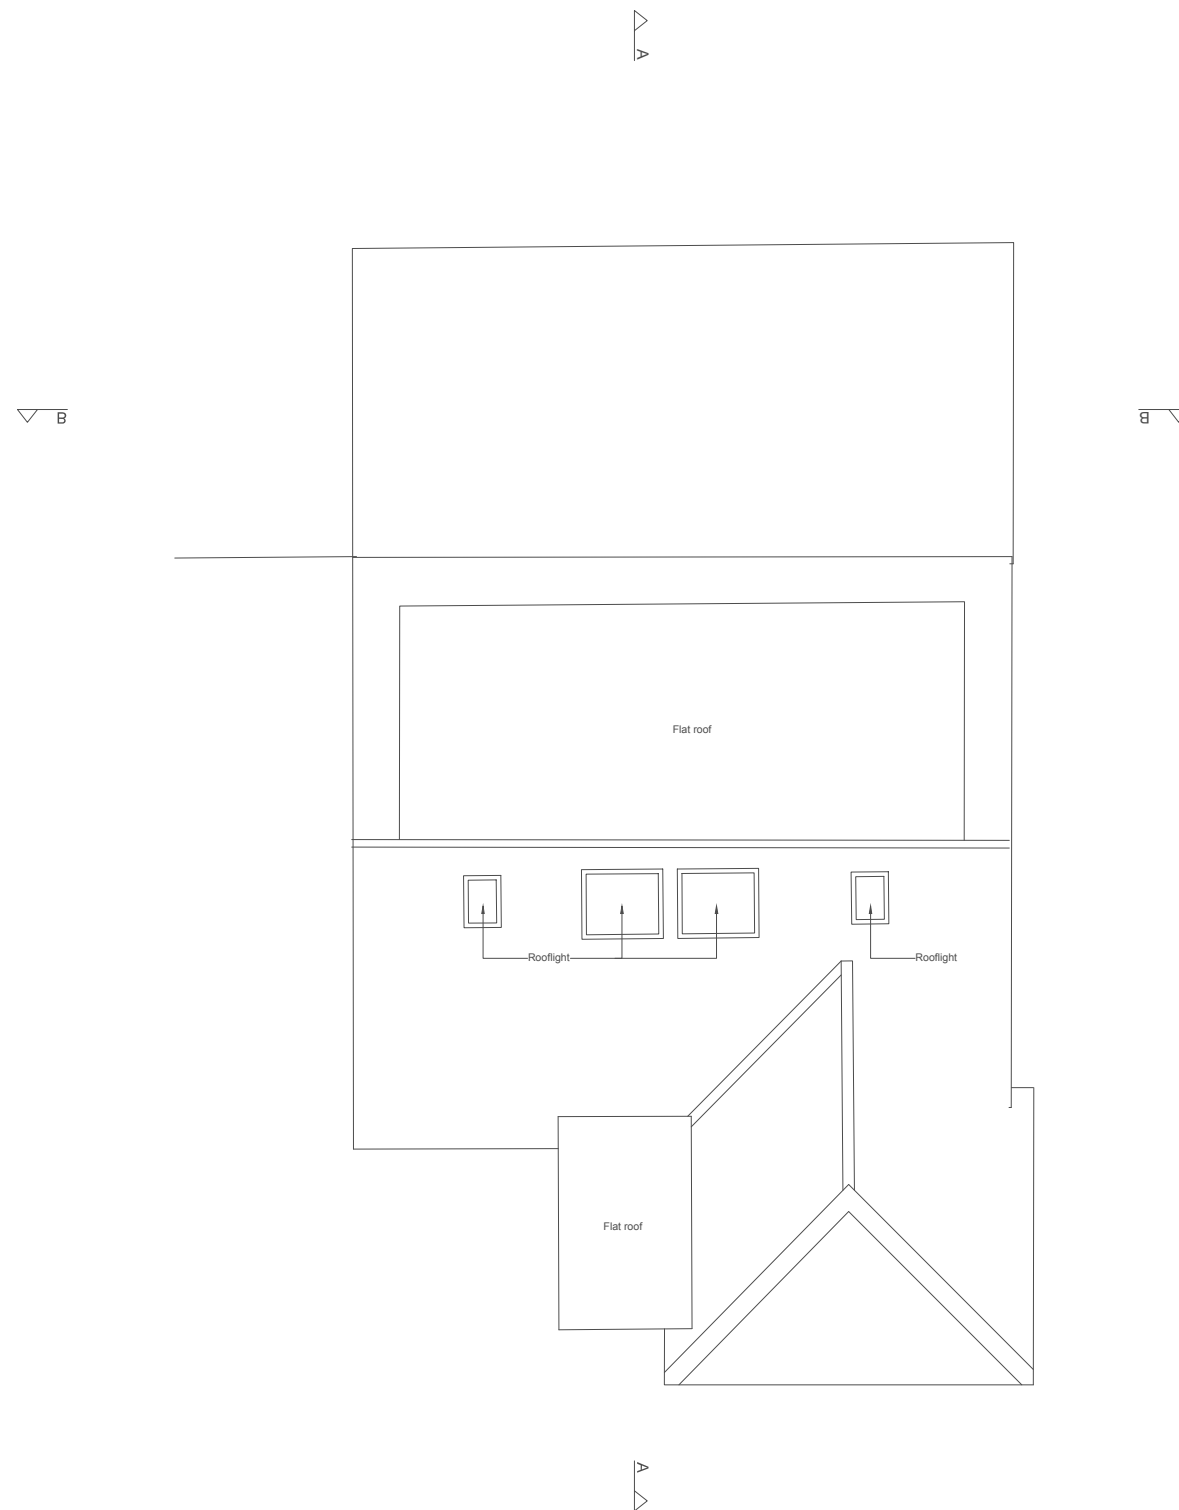

© THIS DRAWING IS THE COPYRIGHT OF MEME ARCHITECTS LLP. MUST NOT BE REPRODUCED IN PART OR WHOLE WITHOUT CONSENT

THIS DRAWING MUST NOT BE SCALED.

ANY DISCREPANCIES IN THIS DRAWING TO BE REPORTED TO MEME ARCHITECTS LLP

FOR PLANNING PURPOSES ONLY

REV DATE DESCRIPTION

MEME ARCHITECTS LLP STUDIO 5, THE PRINTWORKS, UNION ROW, MARGATE, KENT CT9 1PP
E mark@meme.ie sonya@meme.ie www.memearchitects.com

TITLE
ROOF PLAN AS EXISTING

PROJECT
59 GRIMTHORPE AVENUE, WHITSTABLE
KENT CT5 4PY

CLIENT
KIRSTIE MACDONALD + STEVE COGGIN

PROJECT NO. 1136	DRAWING NO. 04 102	REV	CHKD
SCALE 1:50 @ A1	DATE Jan 2024	PROJECT STATUS Planning