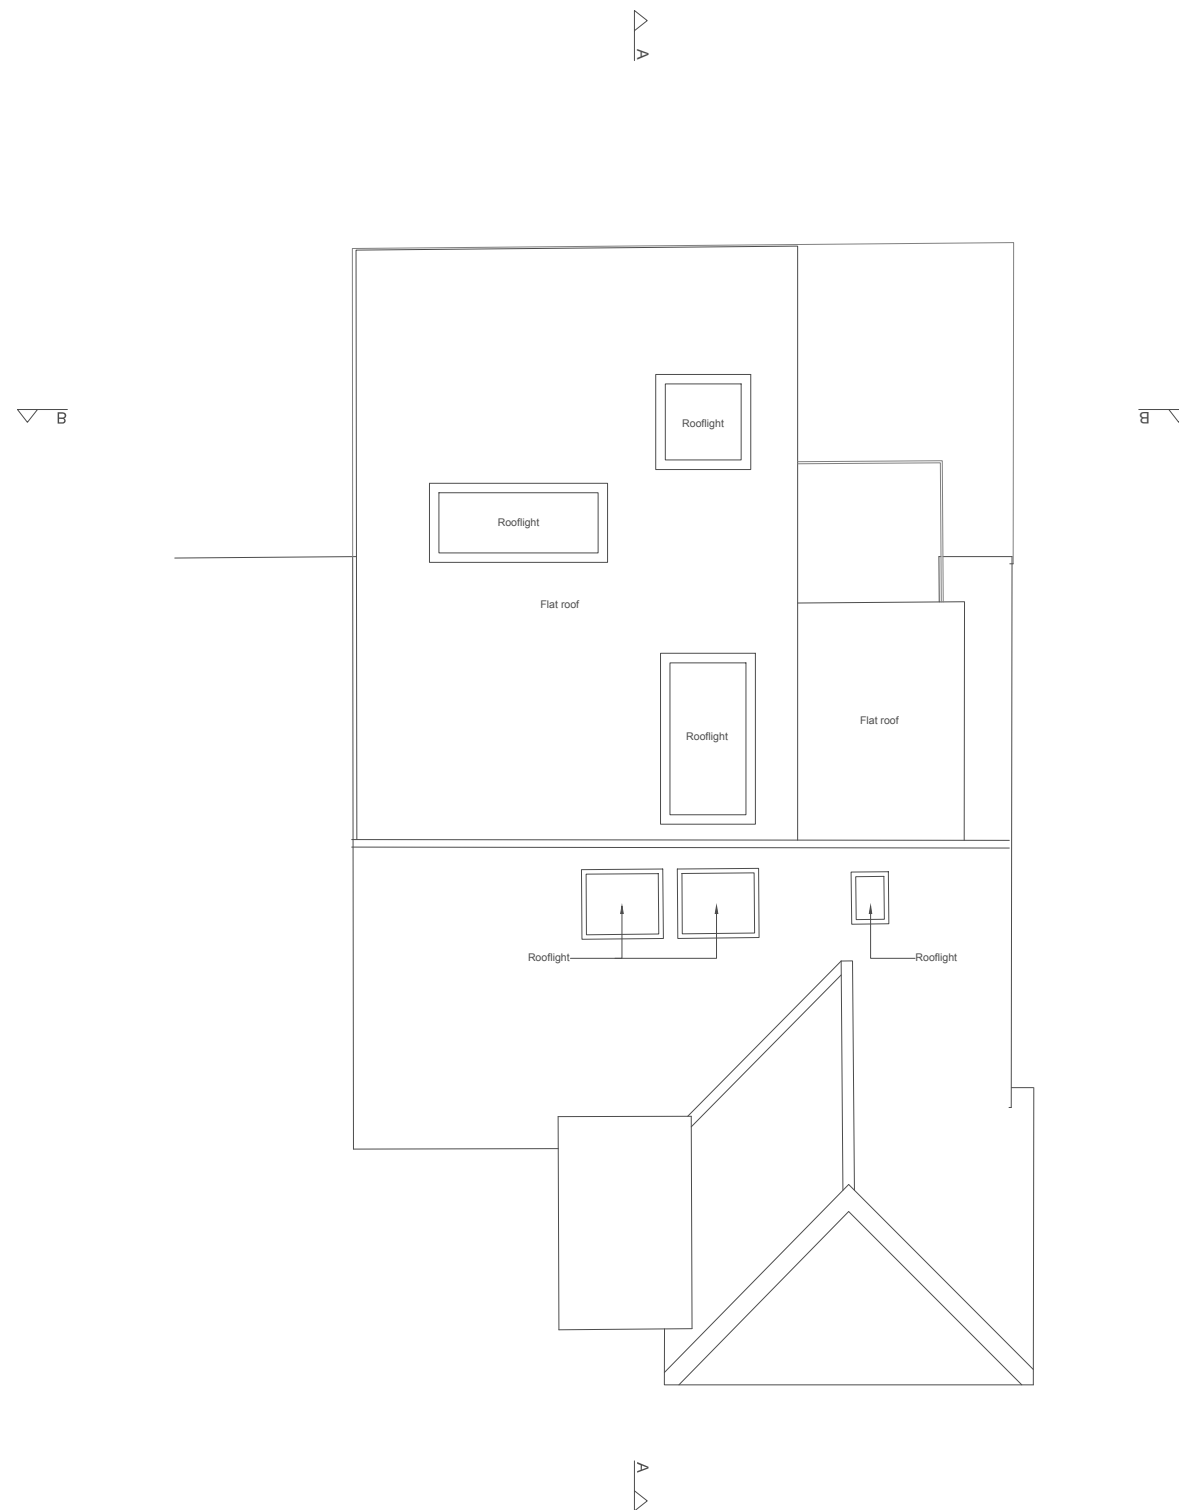

© THIS DRAWING IS THE COPYRIGHT OF MEME ARCHITECTS LLP. MUST NOT BE REPRODUCED IN PART OR WHOLE WITHOUT CONSENT

THIS DRAWING MUST NOT BE SCALED.

ANY DISCREPANCIES IN THIS DRAWING TO BE REPORTED TO MEME ARCHITECTS LLP

FOR PLANNING PURPOSES ONLY

REV	DATE	DESCRIPTION

MEME ARCHITECTS LLP STUDIO 5, THE PRINTWORKS, UNION ROW,
MARGATE, KENT CT9 1PP
E mark@meme.ie sonya@meme.ie www.memearchitects.com

TITLE
ROOF PLAN AS PROPOSED

PROJECT
**59 GRIMTHORPE AVENUE, WHITSTABLE
KENT CT5 4PY**

CLIENT
KIRSTIE MACDONALD + STEVE COGGIN

PROJECT NO.	DRAWING NO.	REV	CHKD
1136	04 112		
SCALE	DATE	PROJECT STATUS	
1:50 @ A1	Jan 2024	Planning