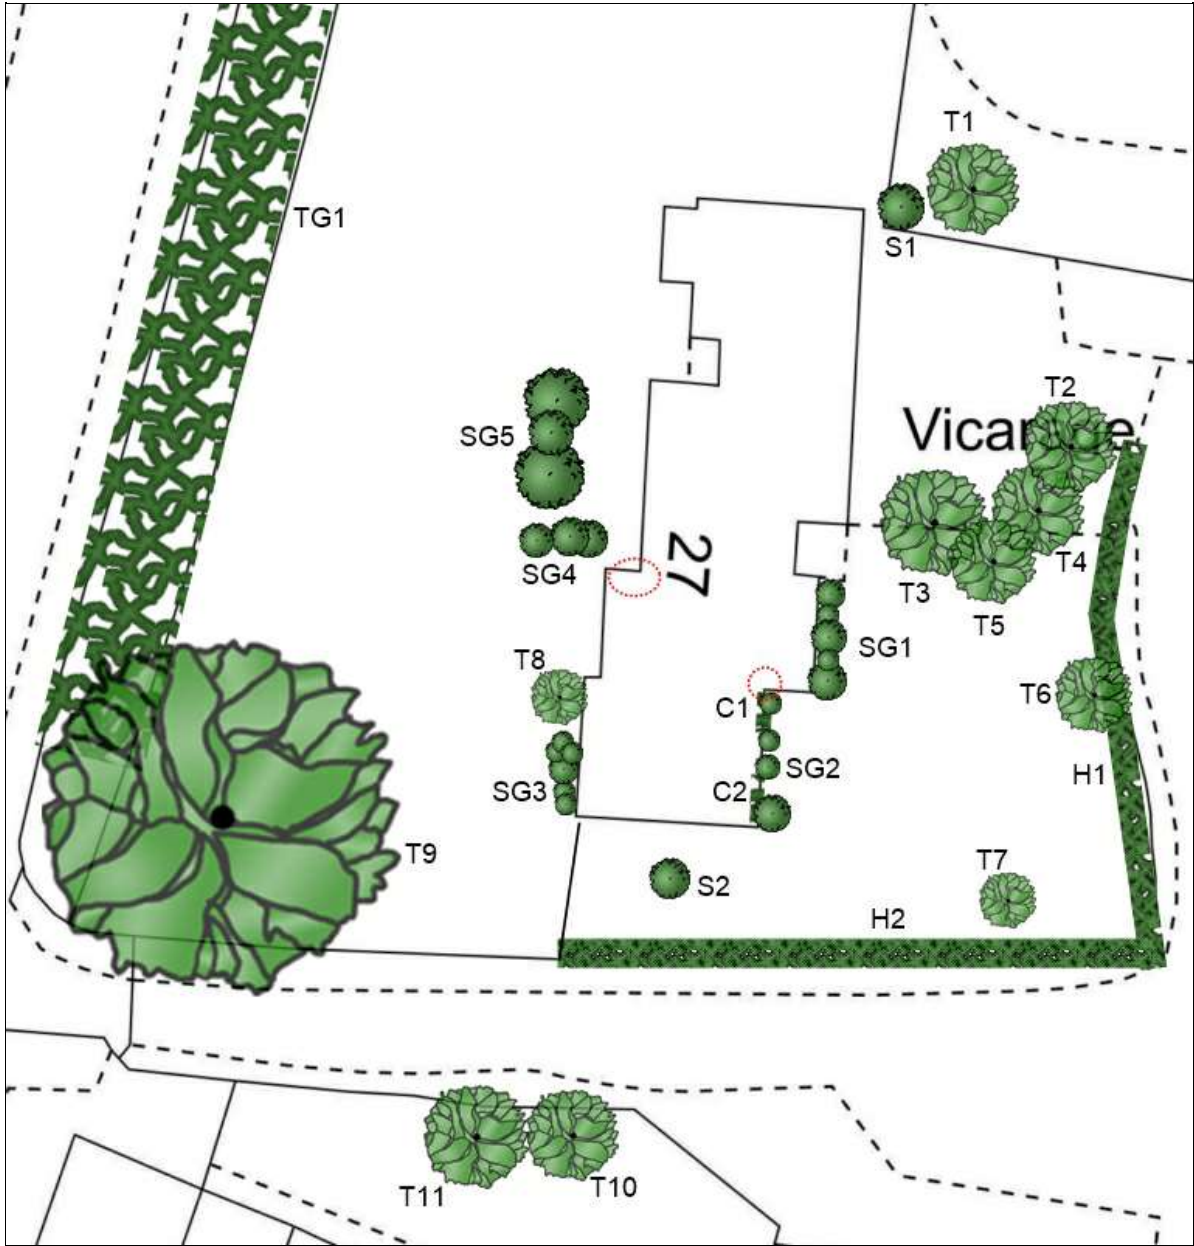

7. Site Plan

Please note that this plan is not to scale. OS Licence No. 100043218