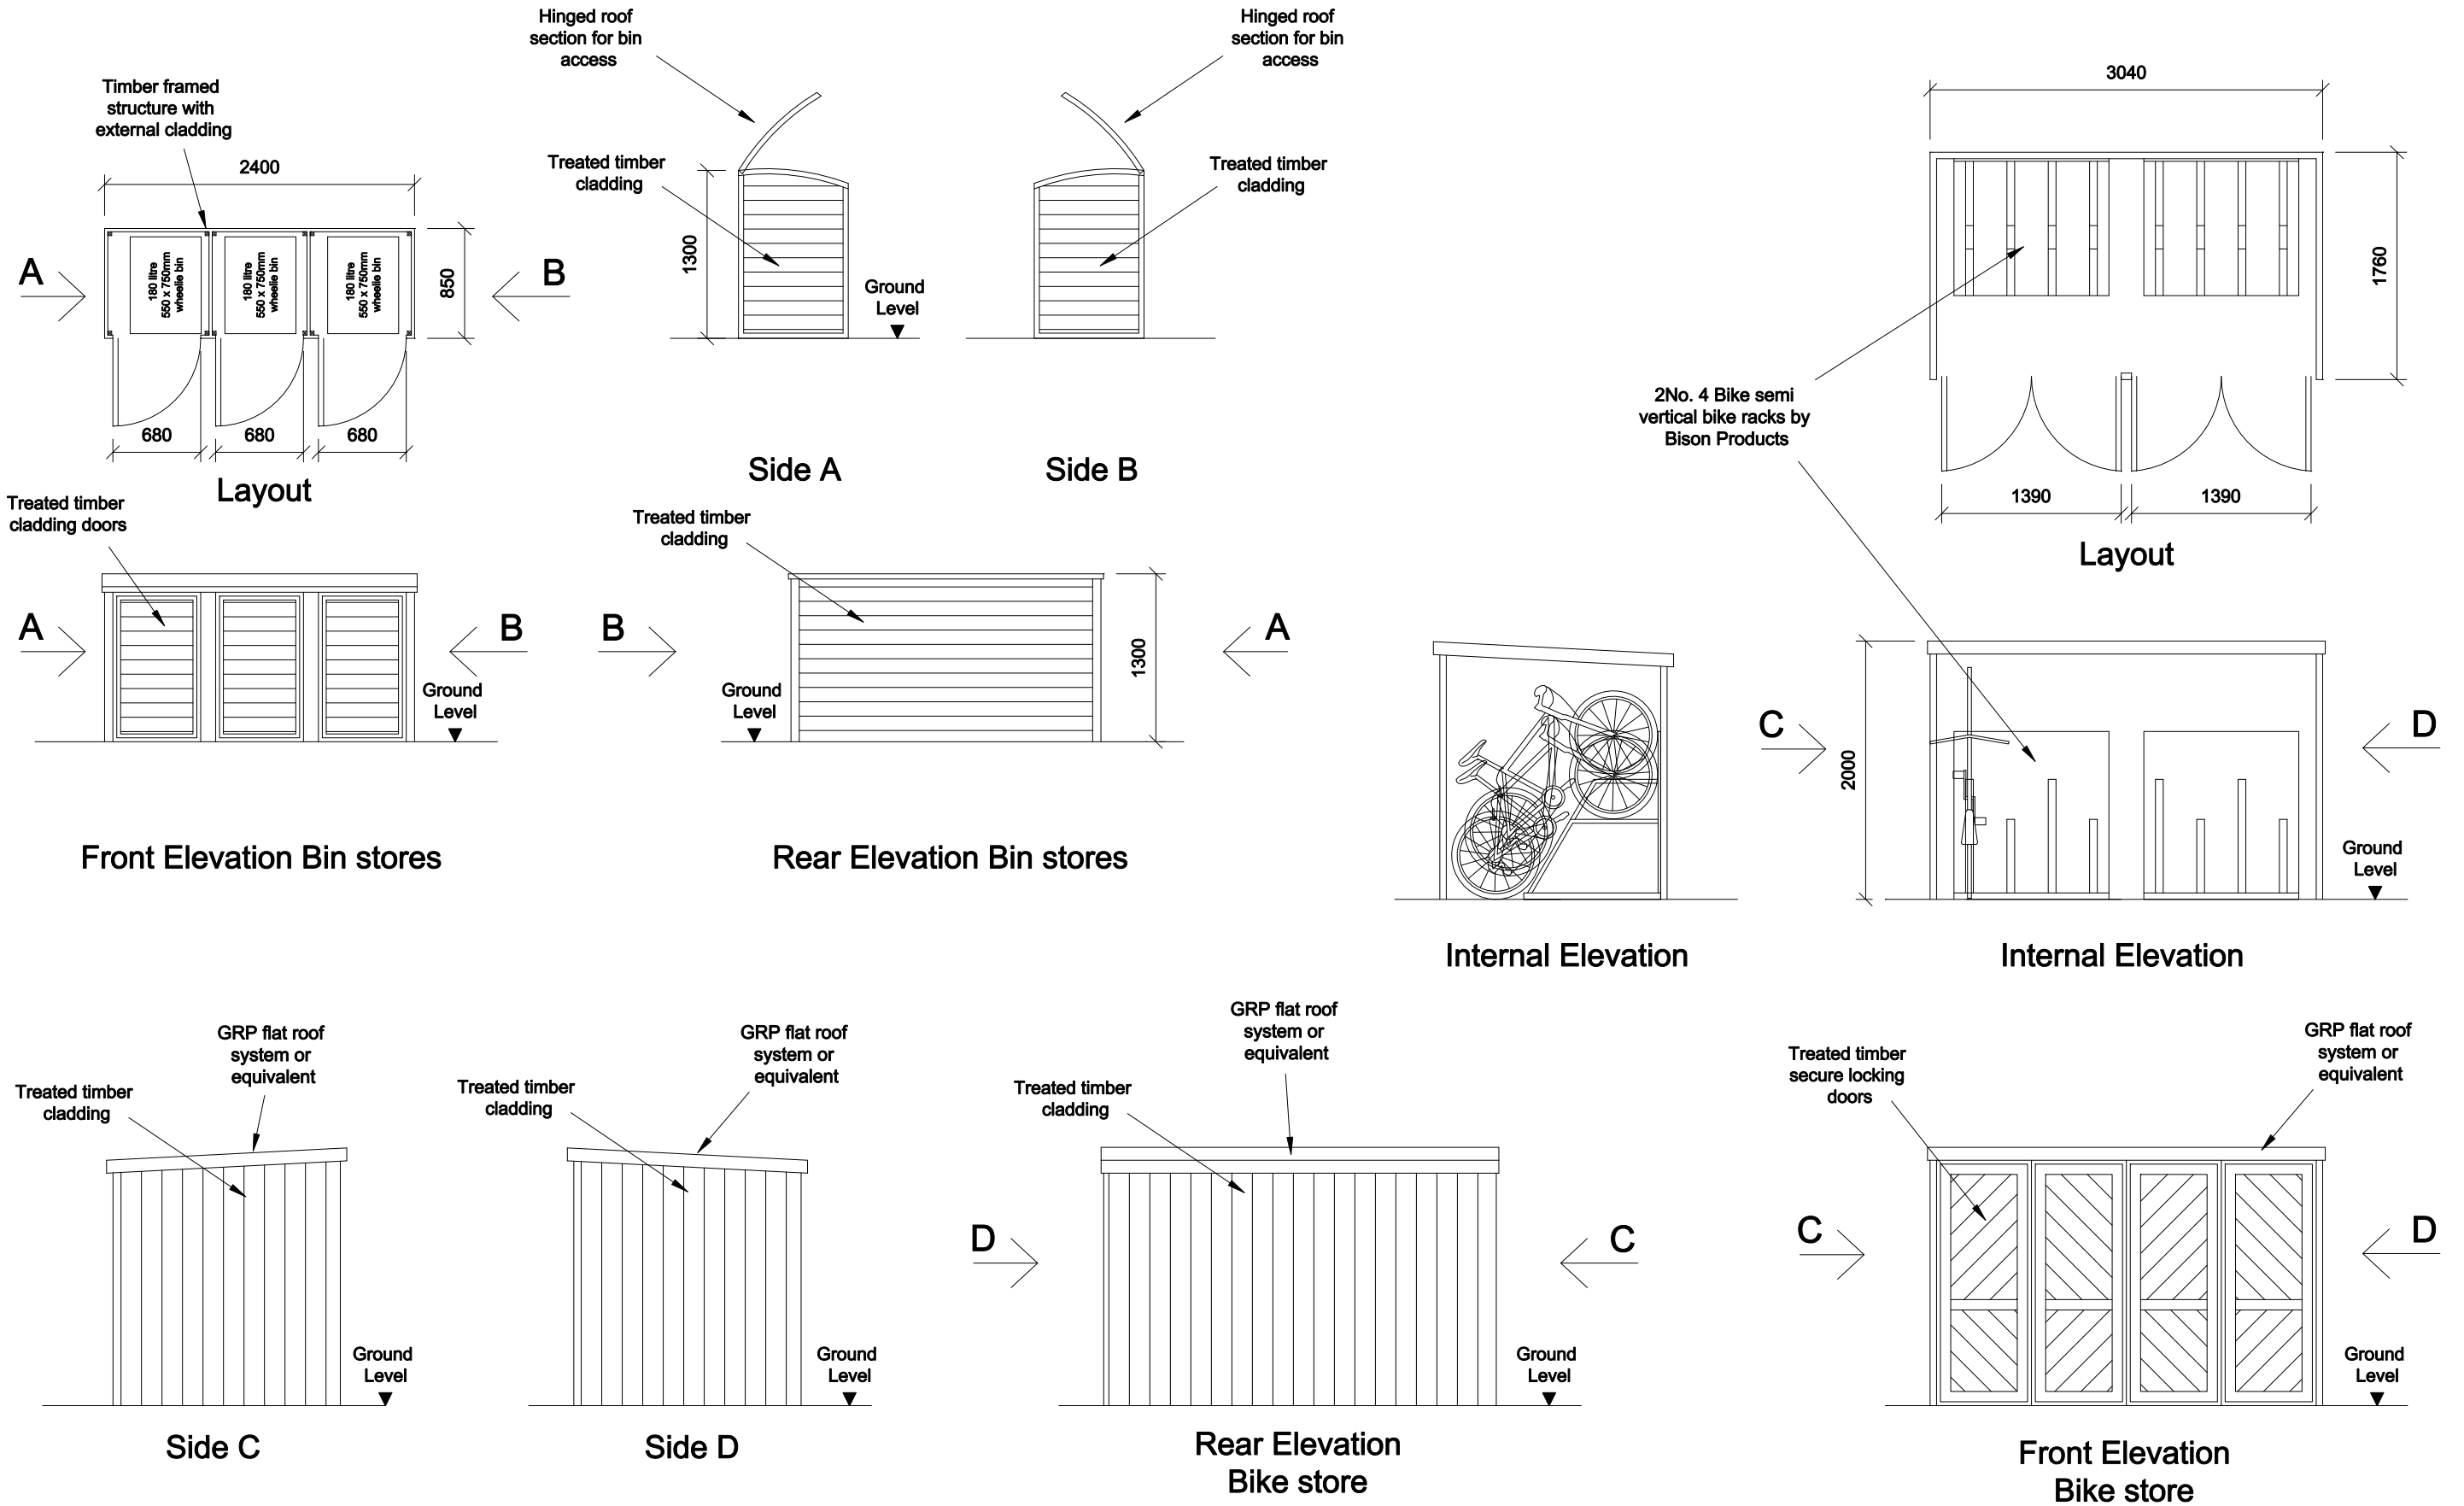

NOTES:- RESPONSIBILITY IS NOT ACCEPTED FOR ERRORS MADE BY OTHERS IN SCALING FROM THIS DRAWING. ALL CONSTRUCTION INFORMATION SHOULD BE TAKEN FROM FIGURED DIMENSIONS ONLY. ALL DIMENSIONS ARE IN MILLIMETERS

Postcode:	Drawing Title:		
BS34 7RH	Bike / Bin Store Details		
Date:	Drawing No: 9/DA/FP/09/P		
Mar 2024	Drawn: D.H	Option: -	Rev: -