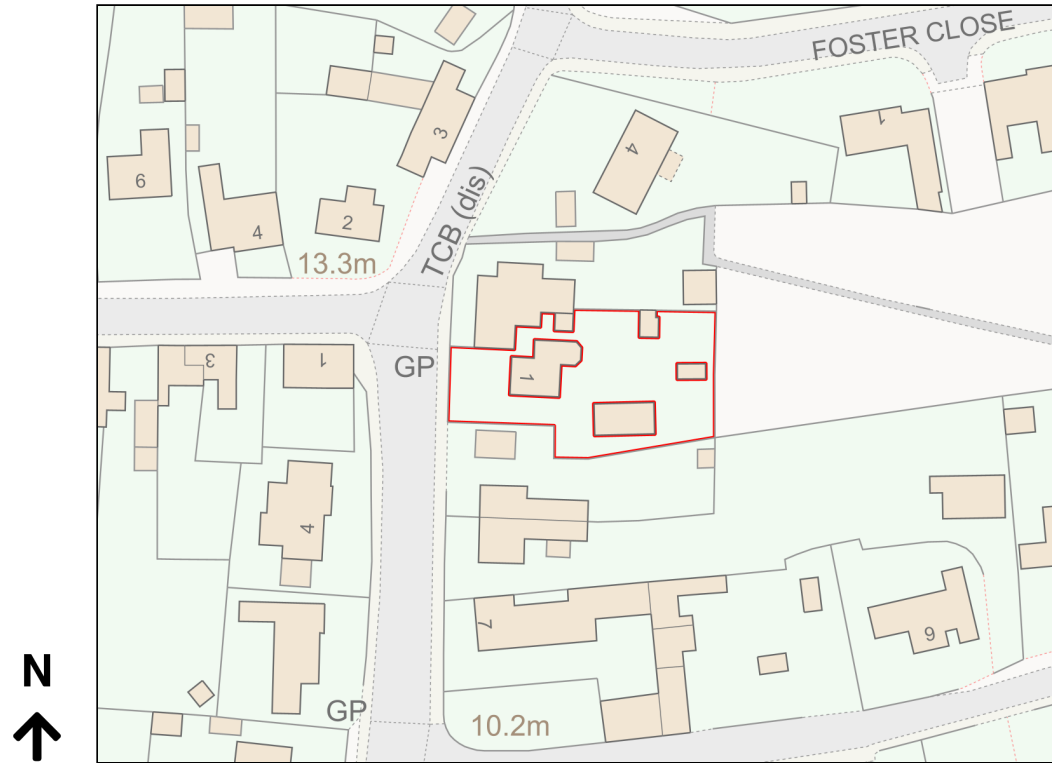

Location Plan

Site Address: 1, Church Lane, Timberland, Lincoln, LN4 3SB

Date Produced: 07-Jan-2024

Scale: 1:1250 @A4

Planning Portal Reference: PP-12715105v1