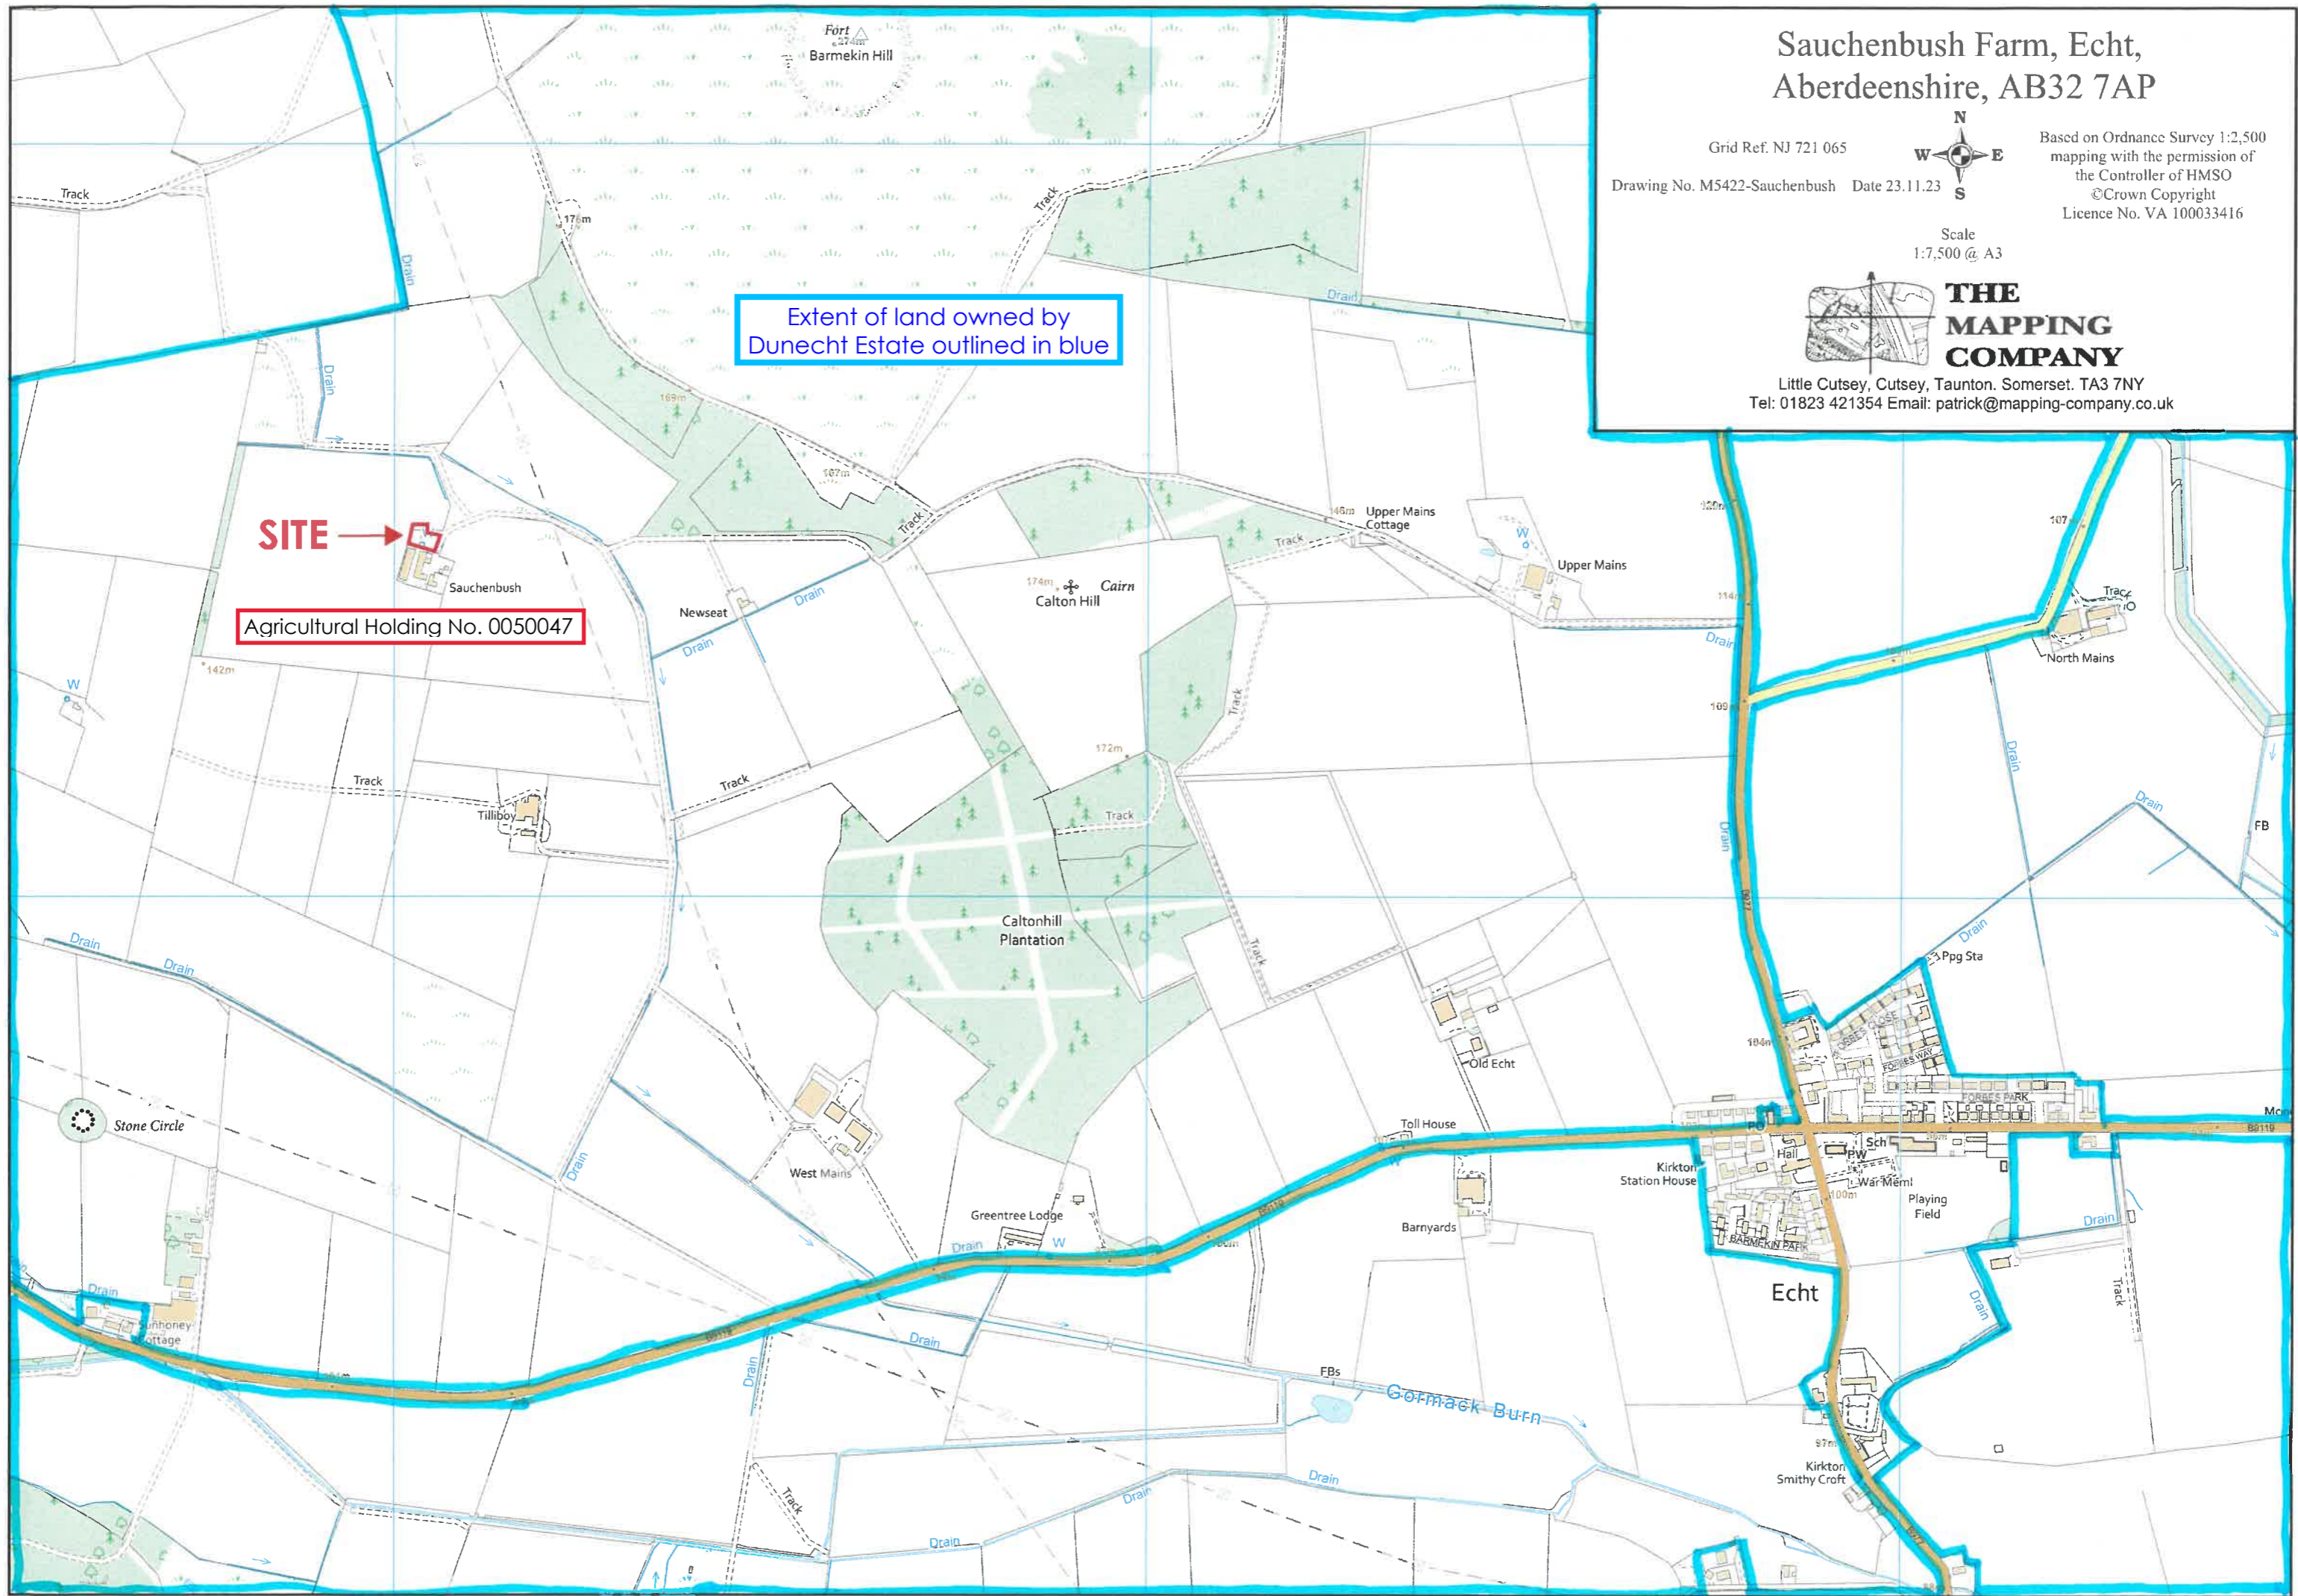

Sauchenbush Farm, Echt, Aberdeenshire, AB32 7AP

Grid Ref. NJ 721 065

Based on Ordnance Survey 1:2,500
mapping with the permission of
the Controller of HMSO
©Crown Copyright
Licence No. VA 100033416

Drawing No. M5422-Sauchenbush Date 23.11.23

Scale
1:7,500 @ A3

**THE
MAPPING
COMPANY**

Little Cutsey, Cutsey, Taunton, Somerset. TA3 7NY
Tel: 01823 421354 Email: patrick@mapping-company.co.uk

Extent of land owned by
Dunecht Estate outlined in blue