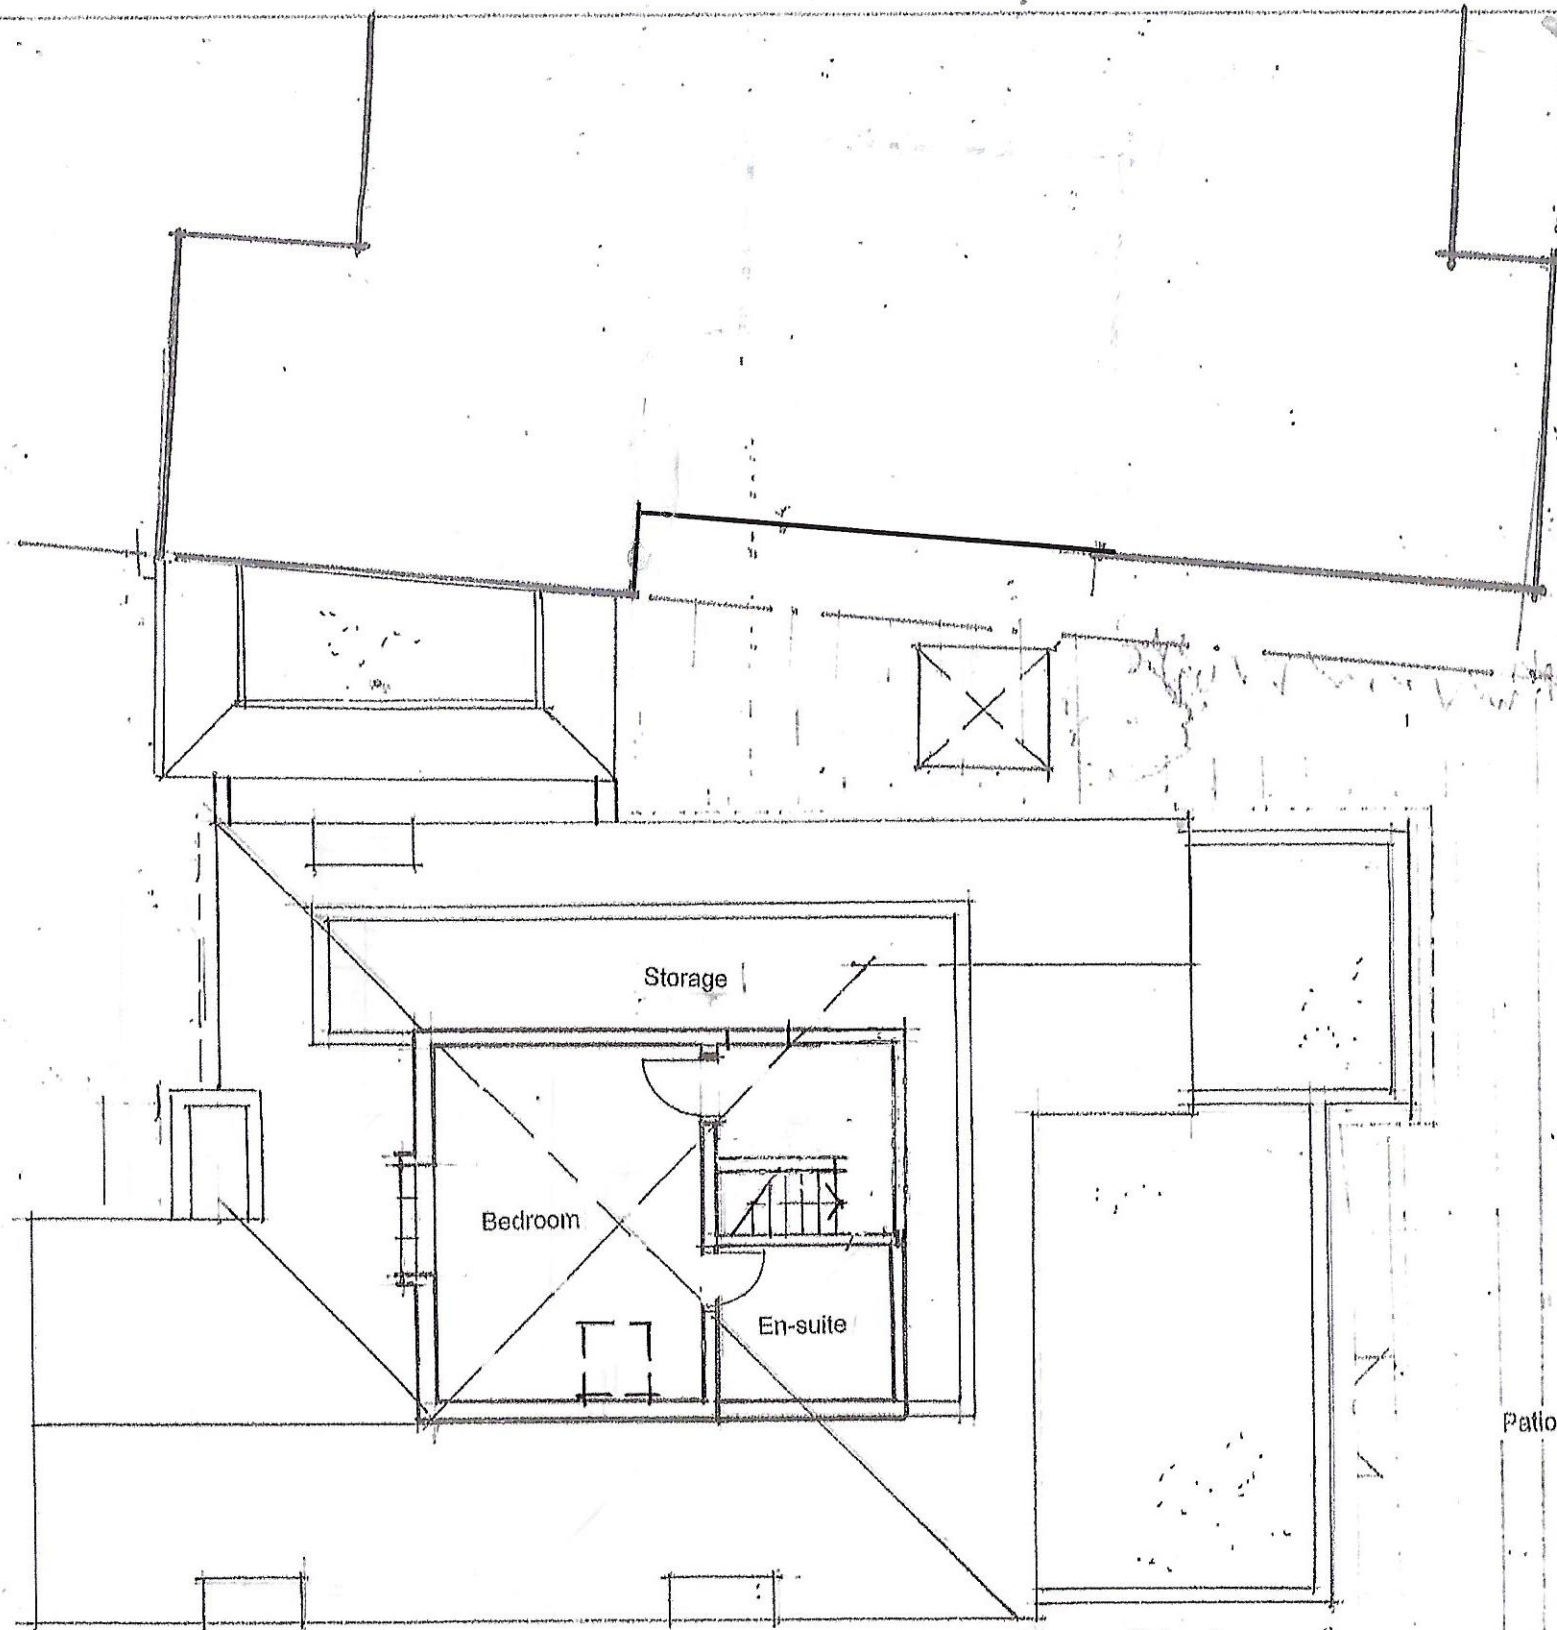

Forecourt

Bedroom

Storage

En-suite

Patio

Garden

Sydney House, Grafton Rd -- KT4 7JN
1st FLOOR PLAN As Existing

Revisions		
No.	Date	Description

Drawing Title:
Exg First Floor Plan

Scale:	1/100 @ A3
Date:	mar2024
Drawn By:	24/27/03
Checked By:	