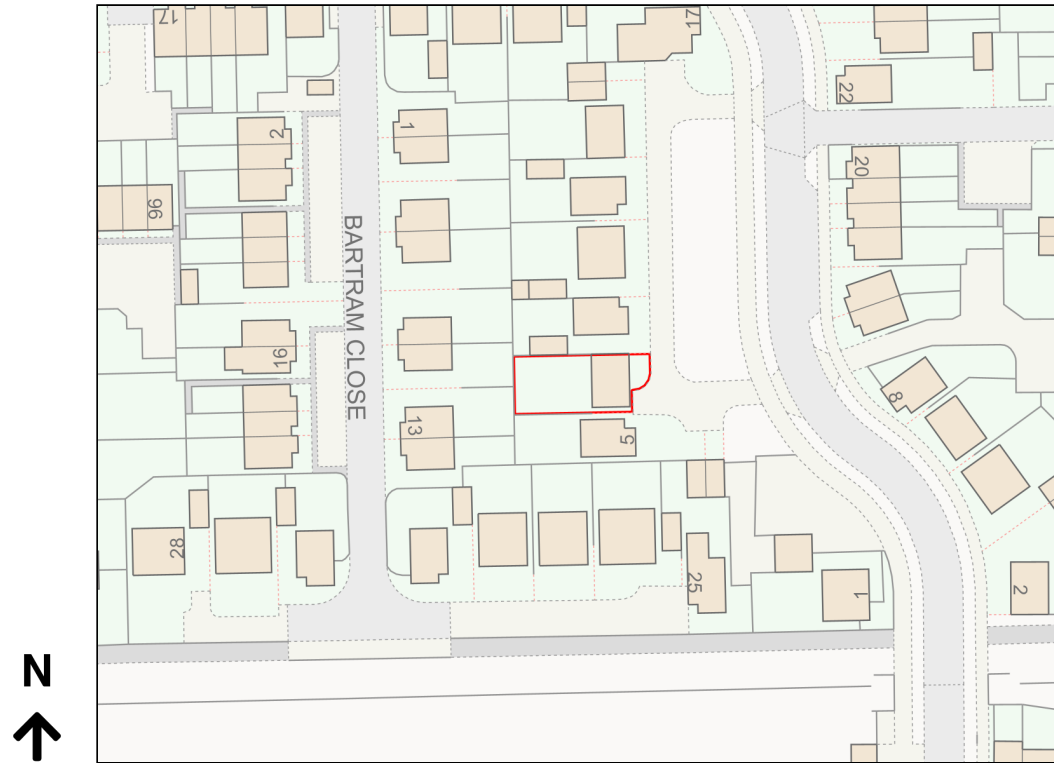

Location Plan

Site Address: 7, Reeve Way, Wymondham, NR18 0GL

Date Produced: 08-Mar-2024

Scale: 1:1250 @A4

Planning Portal Reference: PP-12490710v1