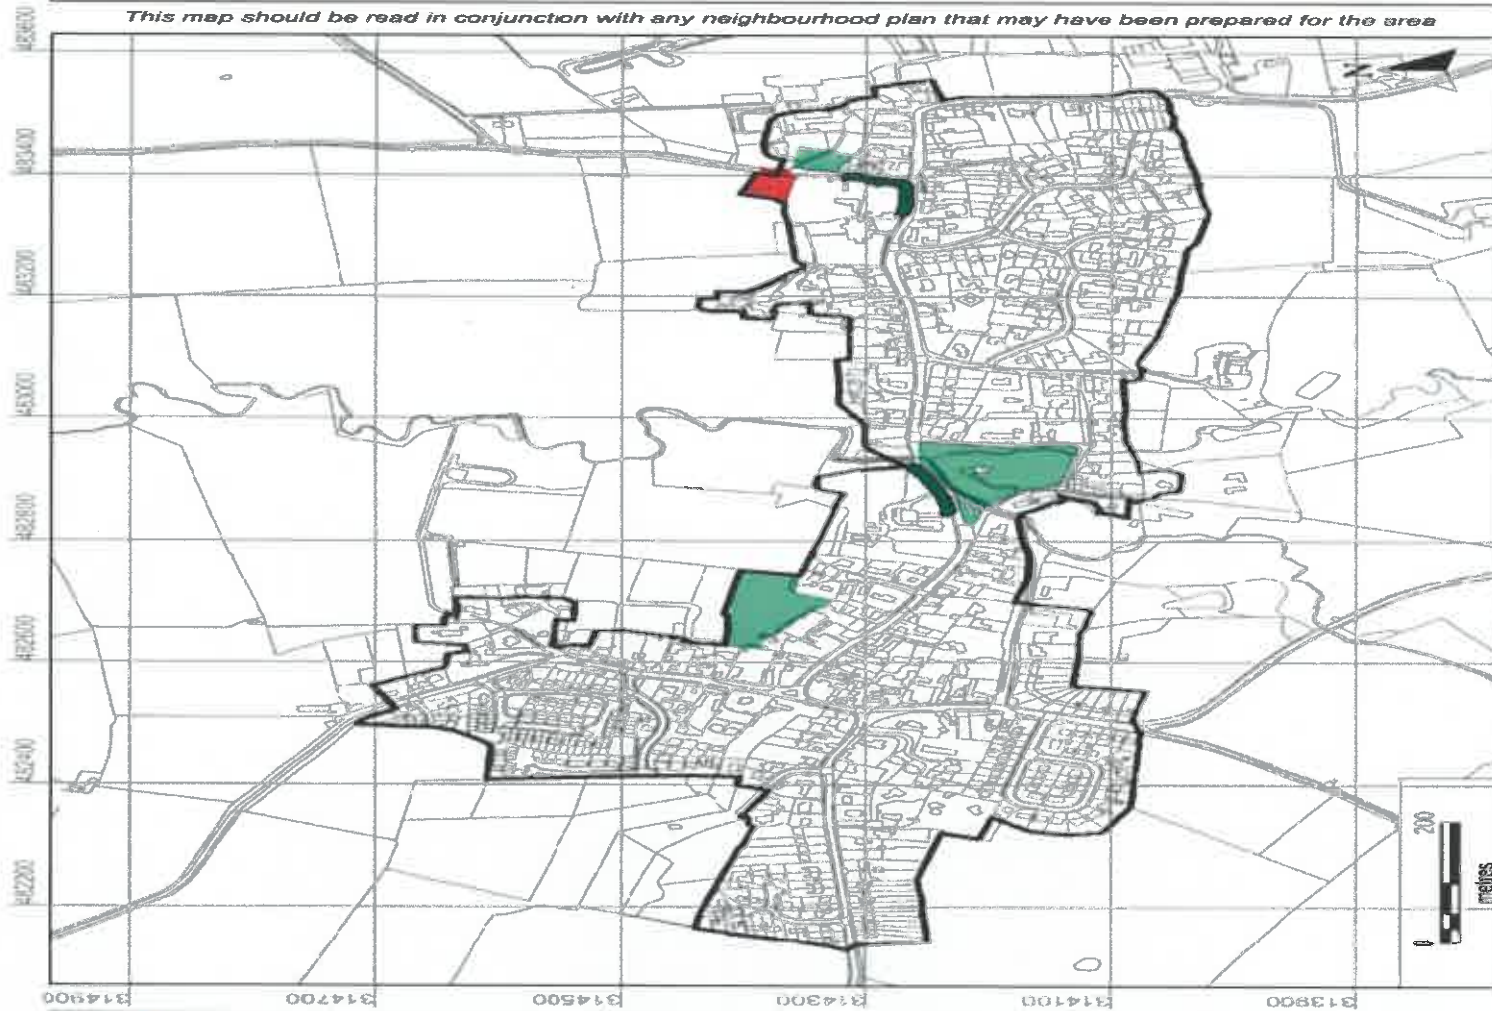

Inset 58

Site Allocations & Policies Development Plan Document Adopted October 2014

Whissendine

This map should be read in conjunction with any neighbourhood plan that may have been prepared for the area

The key for this map can be found at the beginning of the Policies Maps Section

Crown copyright licence no. 100018056