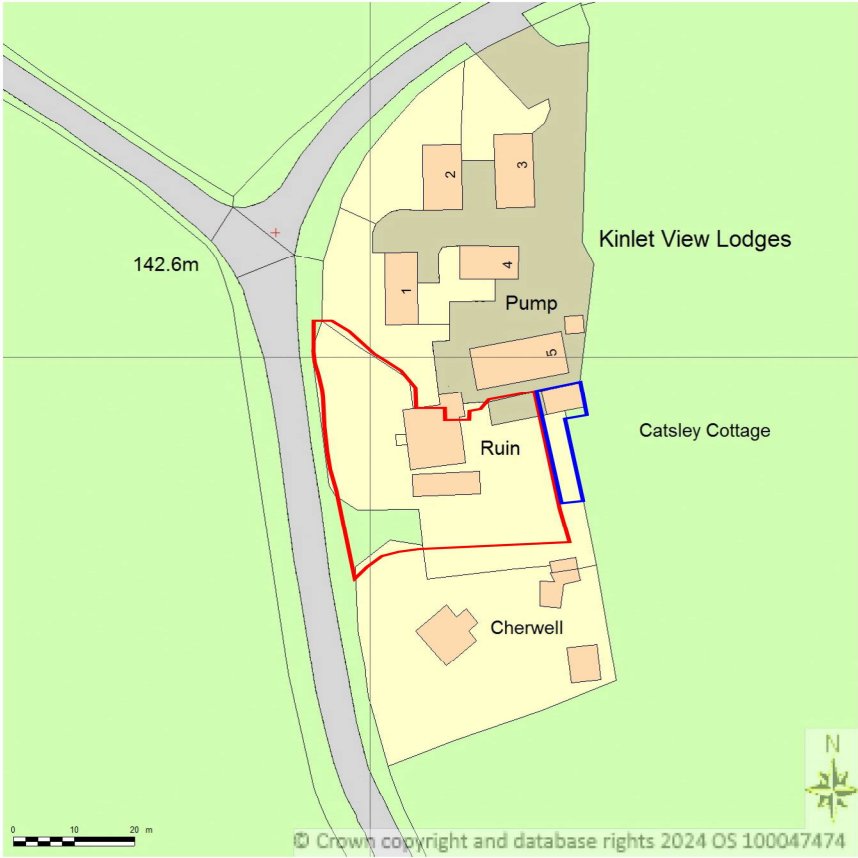

SITE LOCATION PLAN
AREA 2 HA
SCALE: 1:1250 on A4
CENTRE COORDINATES: 372410 , 279488

Supplied by Streetwise Maps Ltd
www.streetwise.net
Licence No: 100047474
11:35:54 19/03/2024