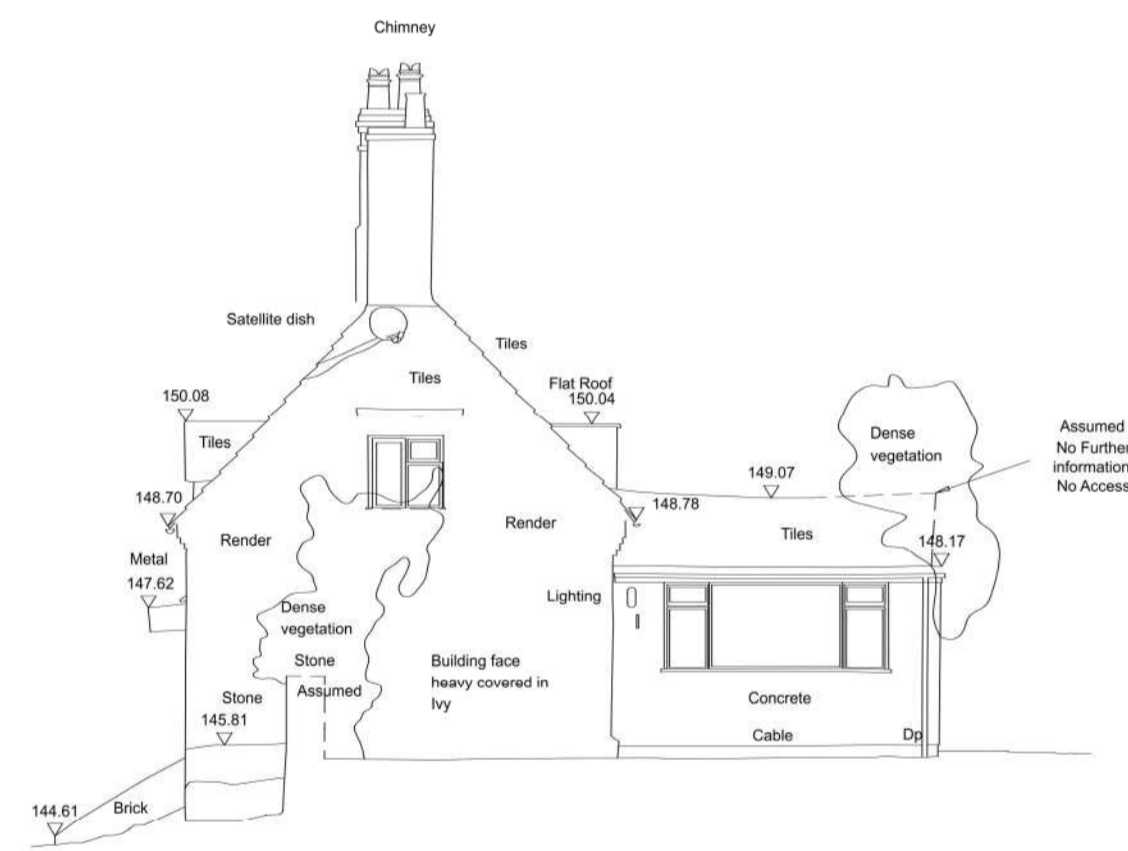

West Elevation

East Elevation

South Elevation

North Elevation

Existing Survey Drawings

1:100

CATSLEY COTTAGE
KINLET SHROPSHIRE

SCALE 1:100