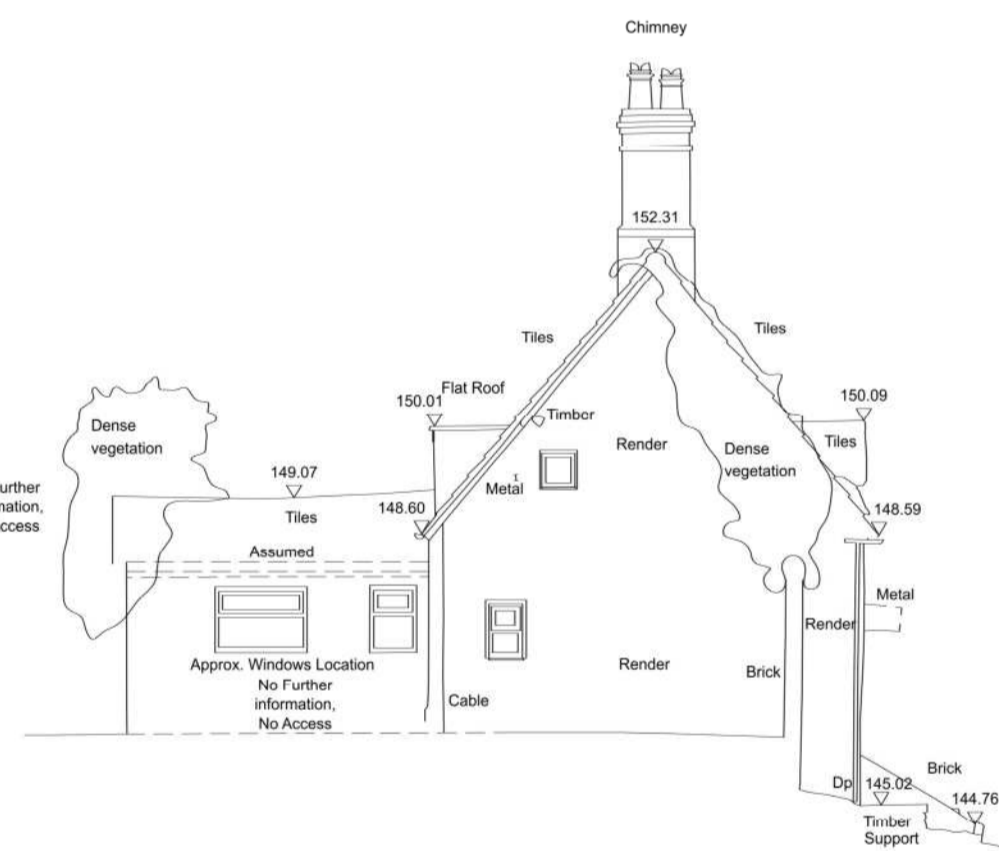

West Elevation

East Elevation

South Elevation

North Elevation

Existing Survey Drawings

1:100

CATSLEY COTTAGE
KINLET SHROPSHIRE

SCALE 1:100