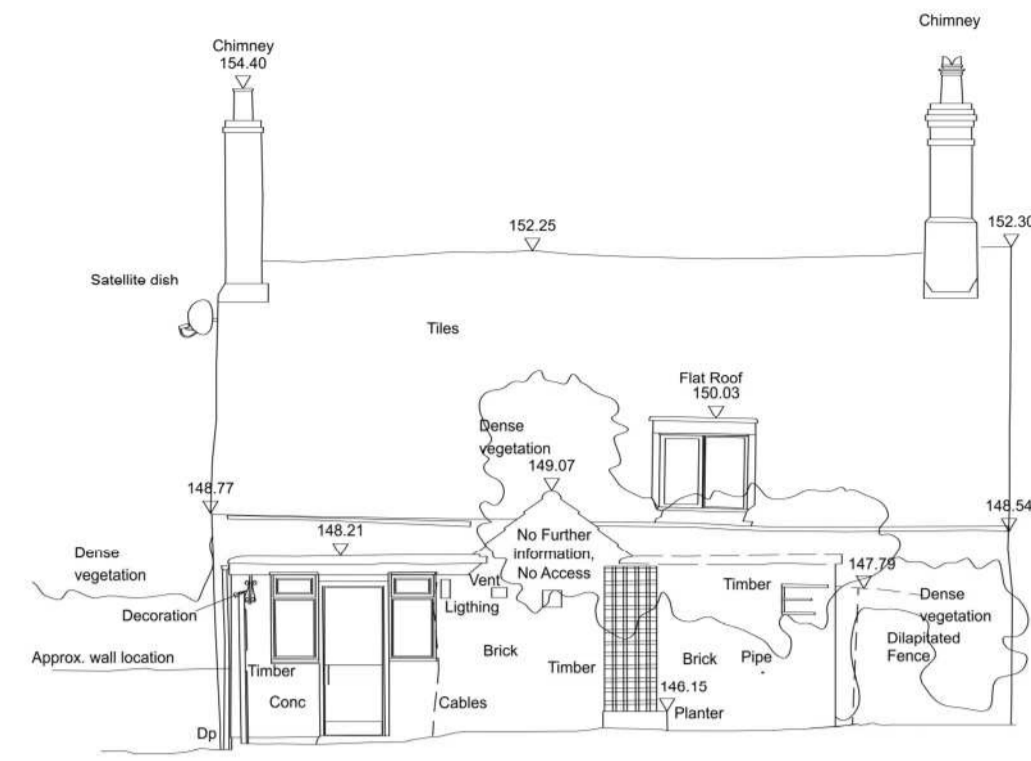

West Elevation

East Elevation

South Elevation

North Elevation

Existing Survey Drawings

1:100

CATSLEY COTTAGE
KINLET SHROPSHIRE

SCALE 1:100