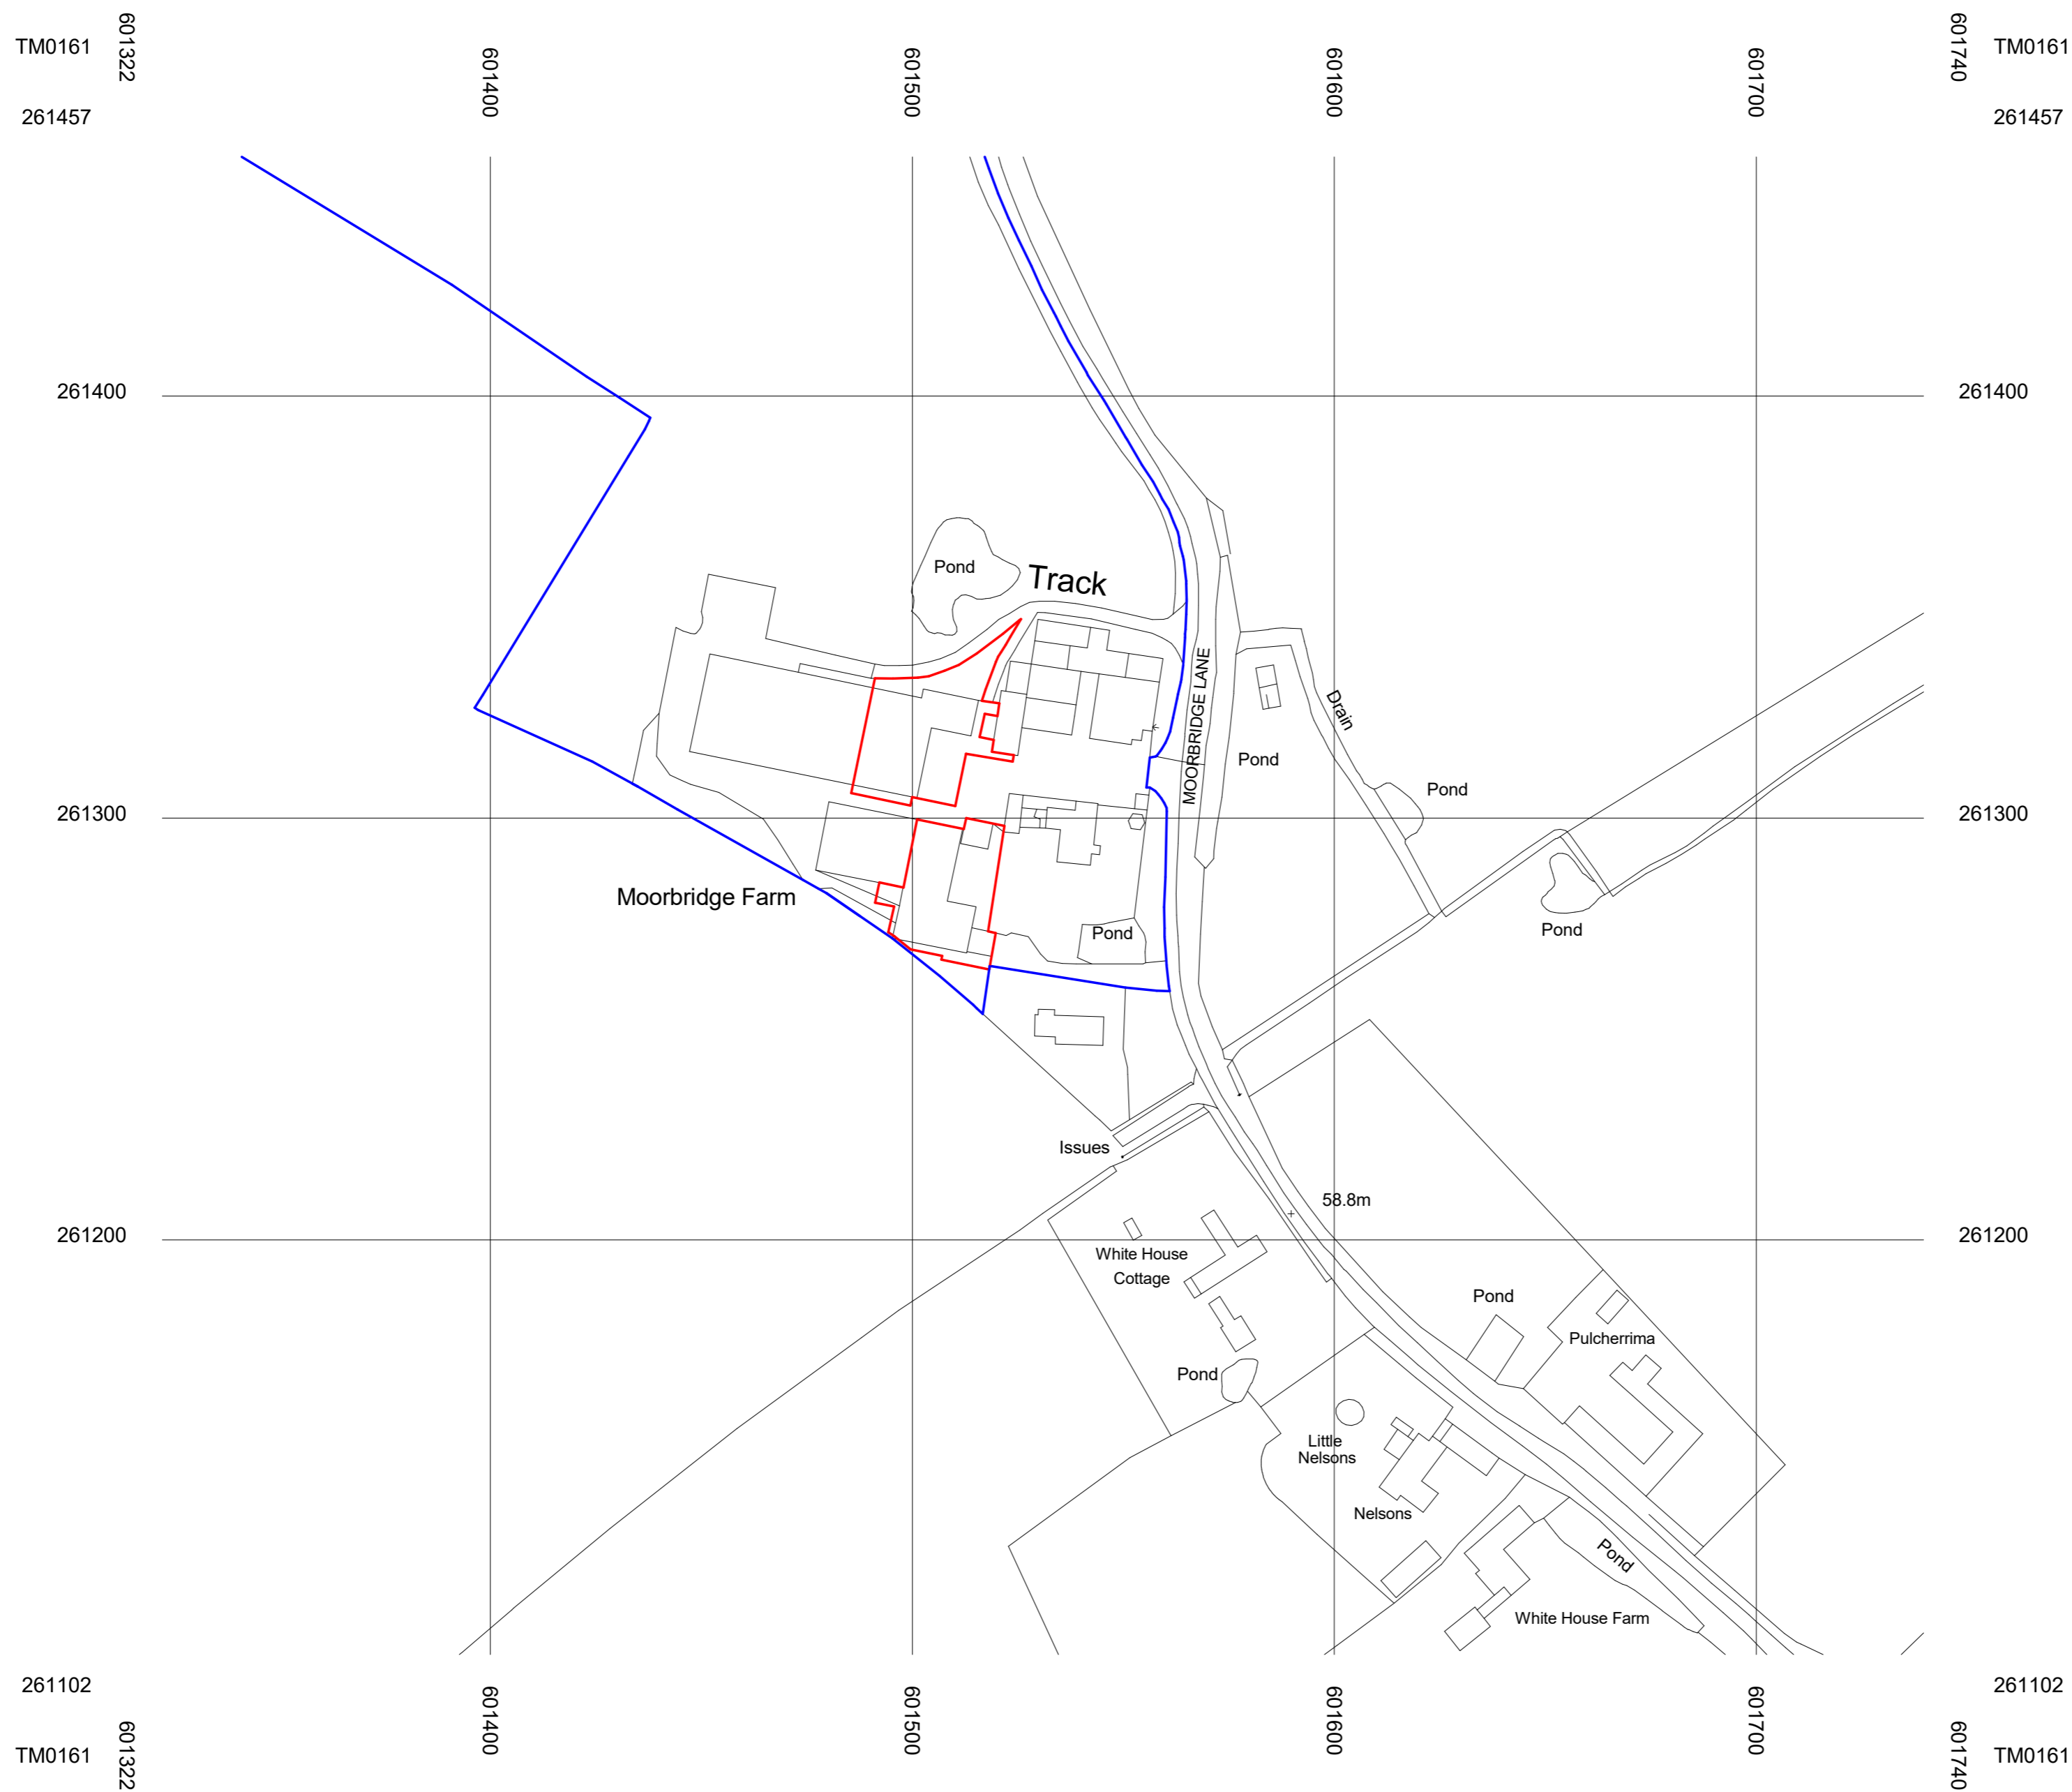

REVISIONS

Key

- Site Boundary
- Land Ownership Boundary

RIBA STAGE 3 : NOT FOR CONSTRUCTION
This drawing has been prepared for planning purposes only. The information is subject to statutory undertaker searches and planning approval. This drawing does not imply confirmation of legal boundaries or Title.

METASHAPE | ARCHITECTS

STATUS
PLANNING

PROJECT
MOORBRIDGE FARM, MOORBRIDGE LANE, SUFFOLK, IP14 3JH

SHEET TITLE
SITE LOCATION PLAN

SCALE
As indicated @ A2

DATE
18/05/23

DRAWN
CS

REVIEWED
IL

JOB NO.
2023-060

SHEET NUMBER
010

REVISION
P2

Site Location Plan

1 : 1250

© Crown copyright 2023 Ordnance Survey 100053143