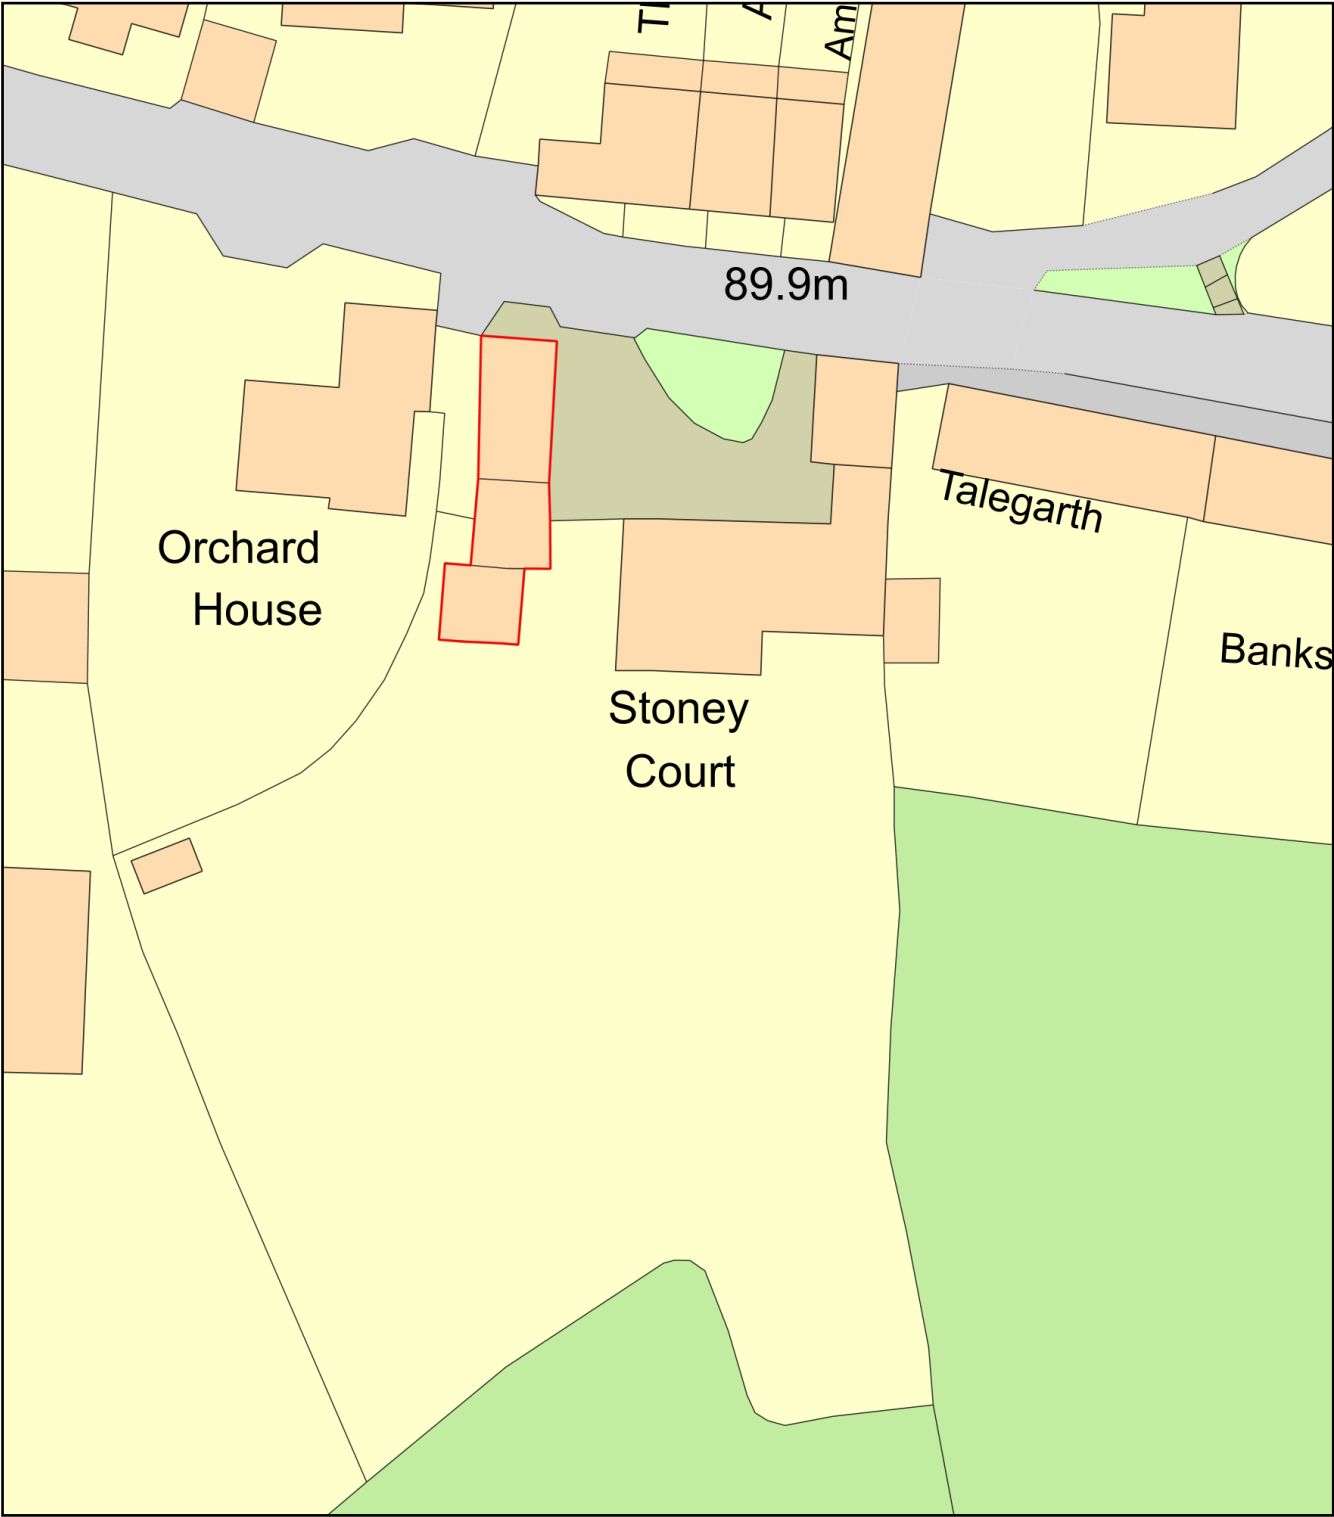

modern building for solar panels location in RED

Plan Produced for: Rafik Taibjee
Date Produced: 17 Jan 2023
Plan Reference Number: TQRQM23017191113805
Scale: 1:500 @ A4