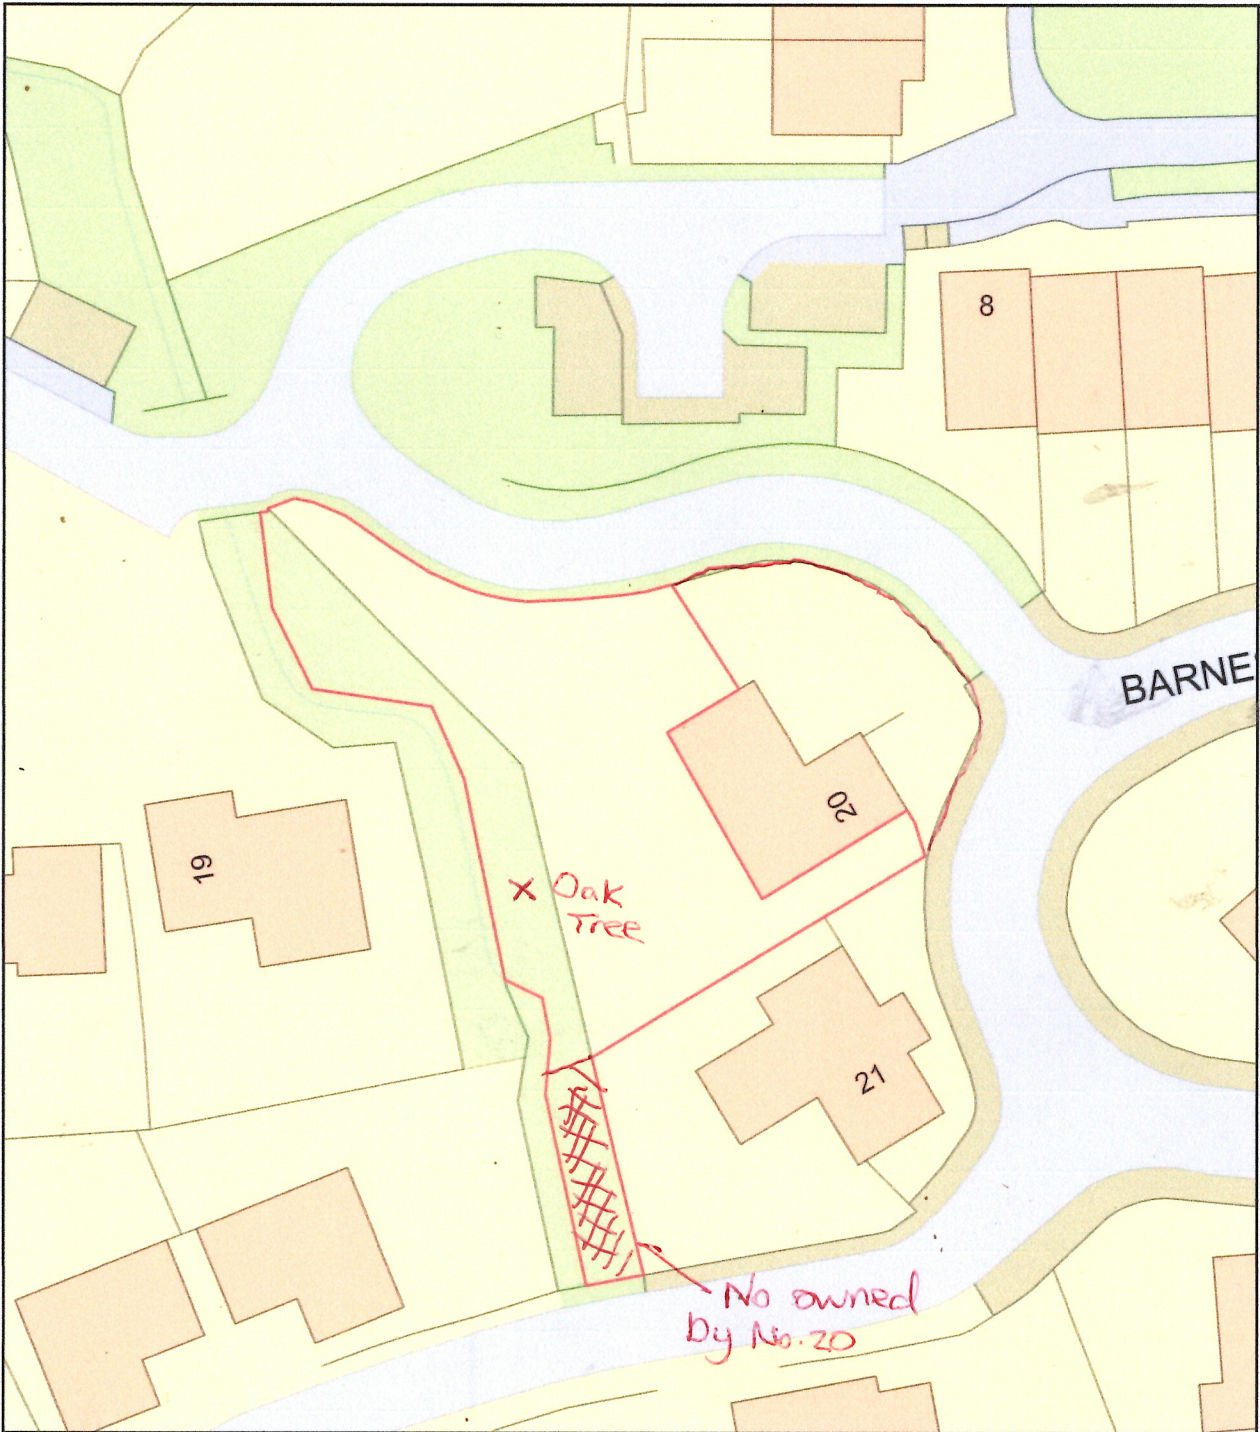

# 20 Barnsmeadow

Plan Produced for: Mr Wilkins  
Date Produced: 15 Mar 2024  
Plan Reference Number: TQRQM24075103506632  
Scale: 1:500 @ A4